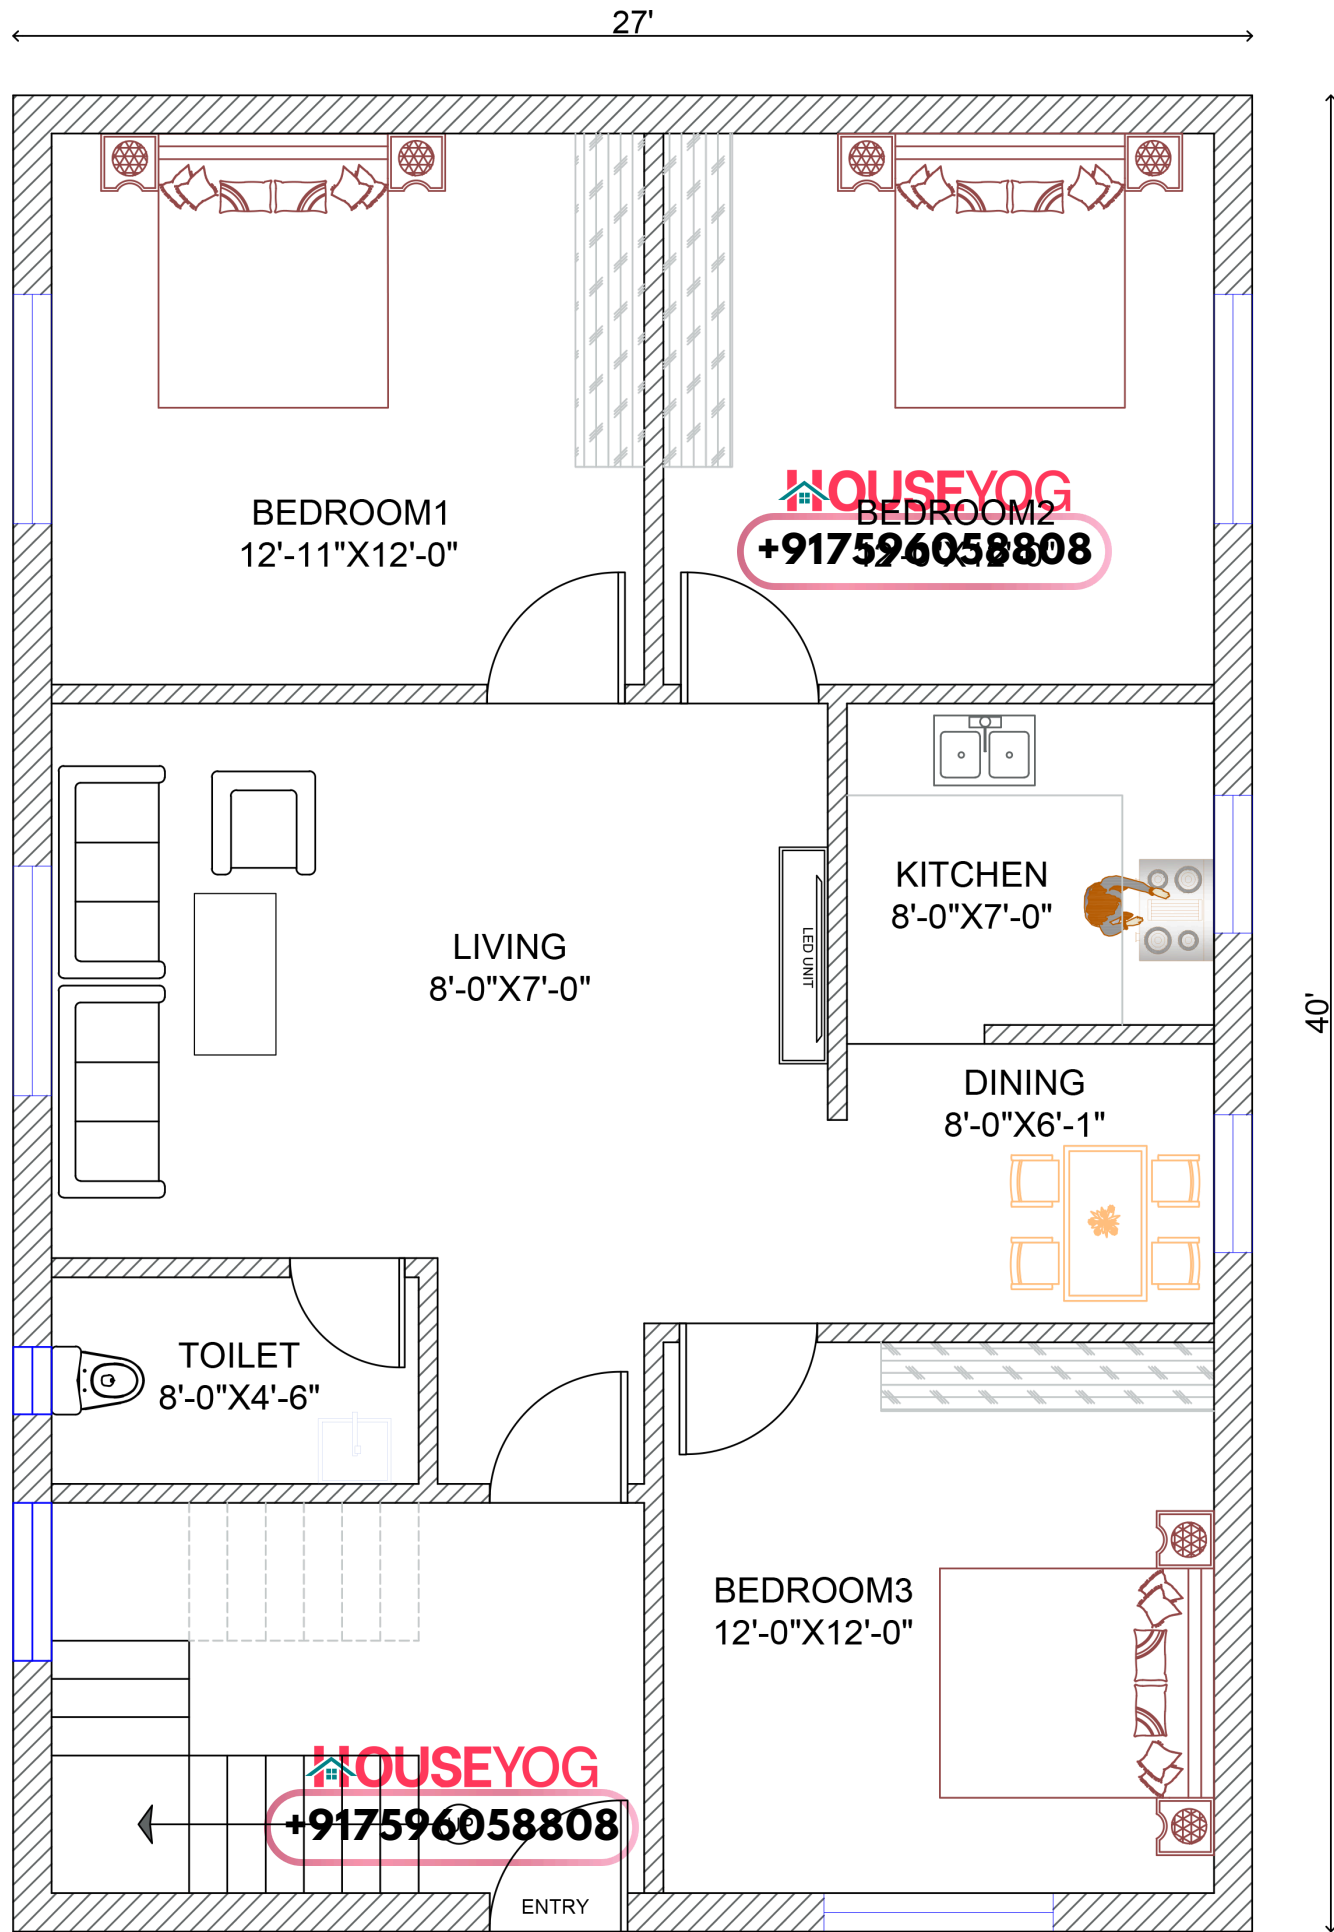

27x40 (1080 sq ft) House Plan - South face - FP1388

Ground Floor Plan