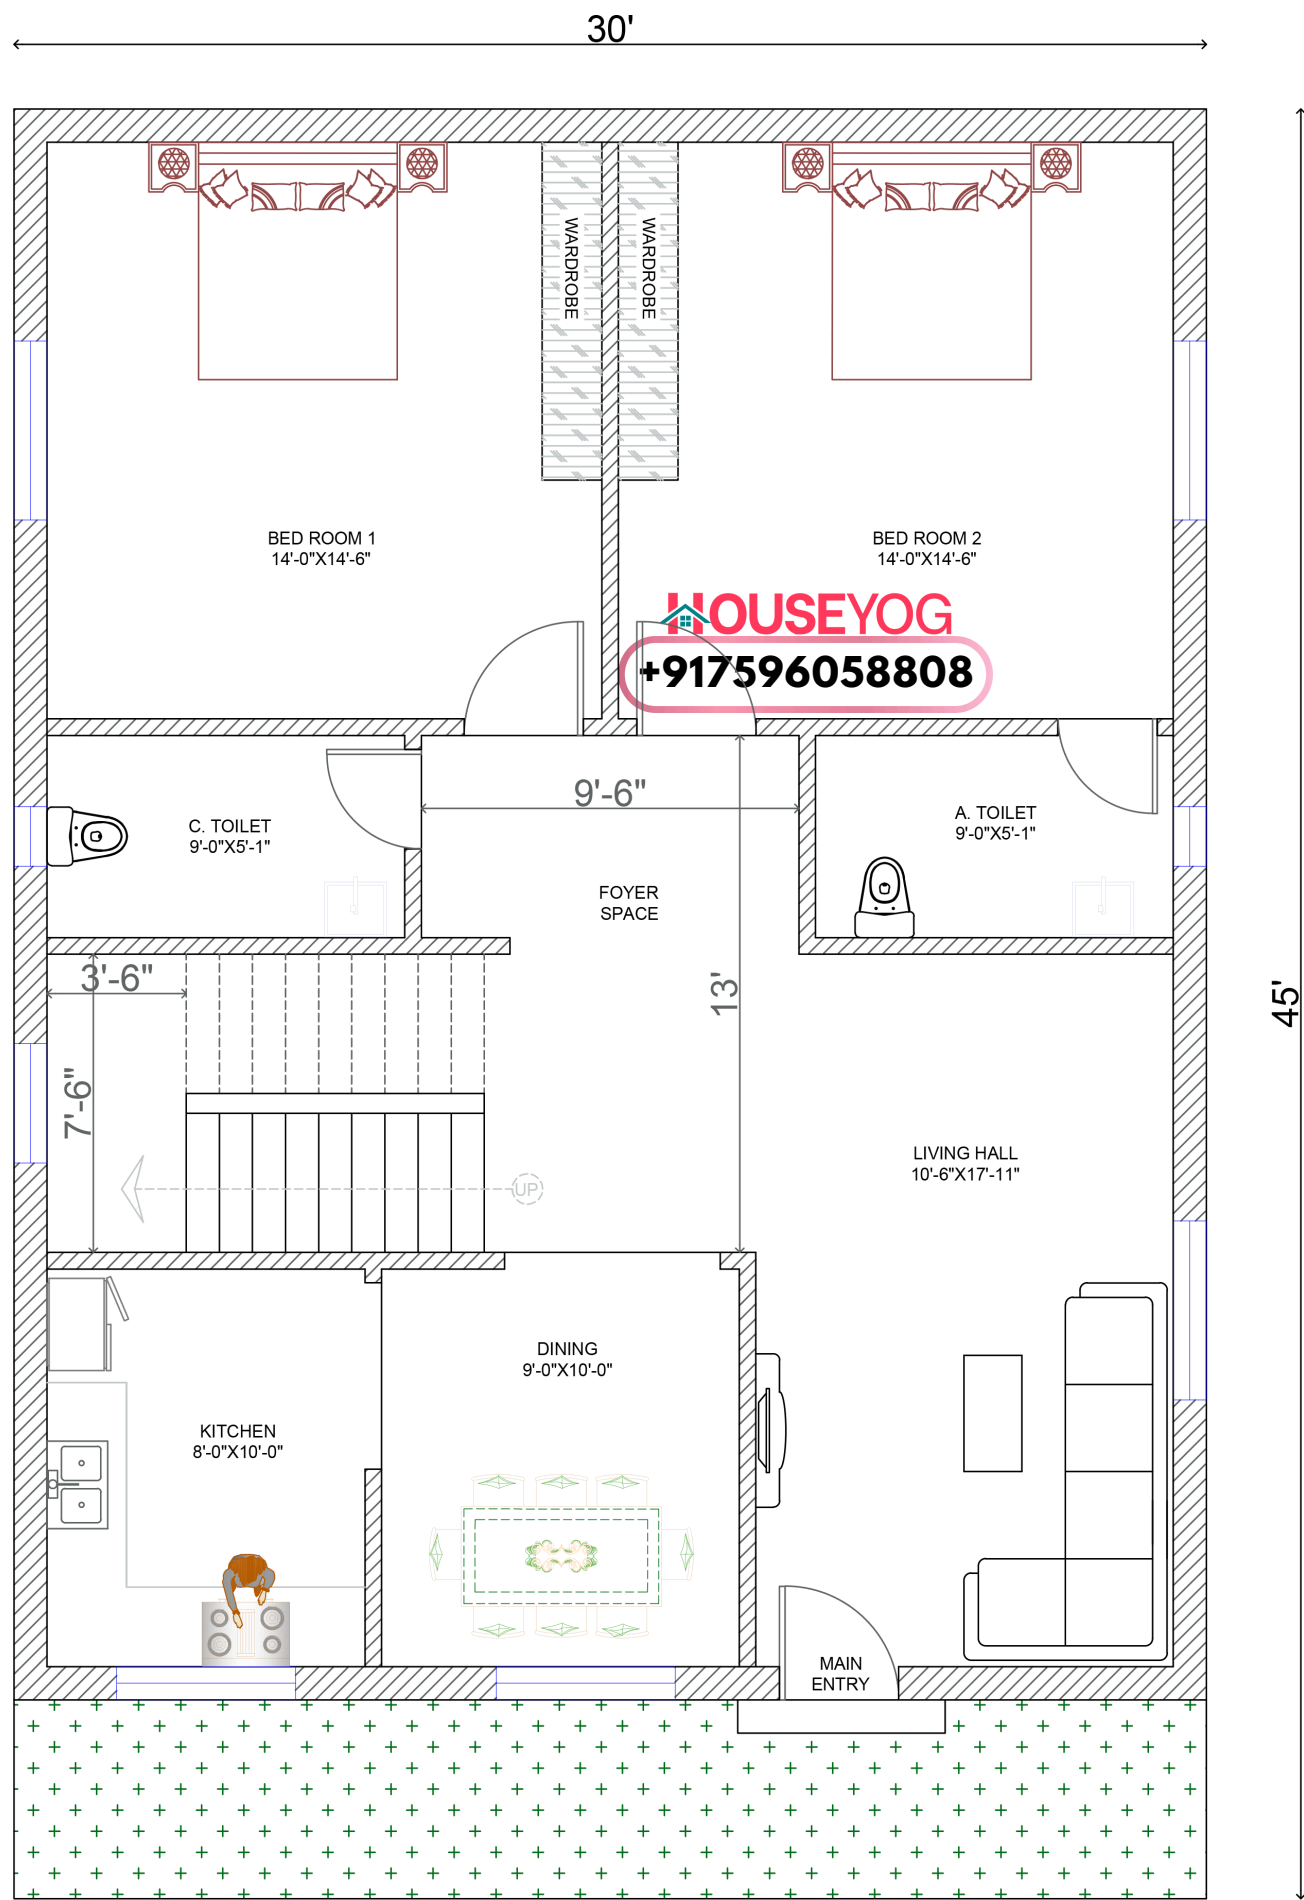

30x45 (1350 sq ft) House Plan - East face - FP1313

Ground Floor Plan