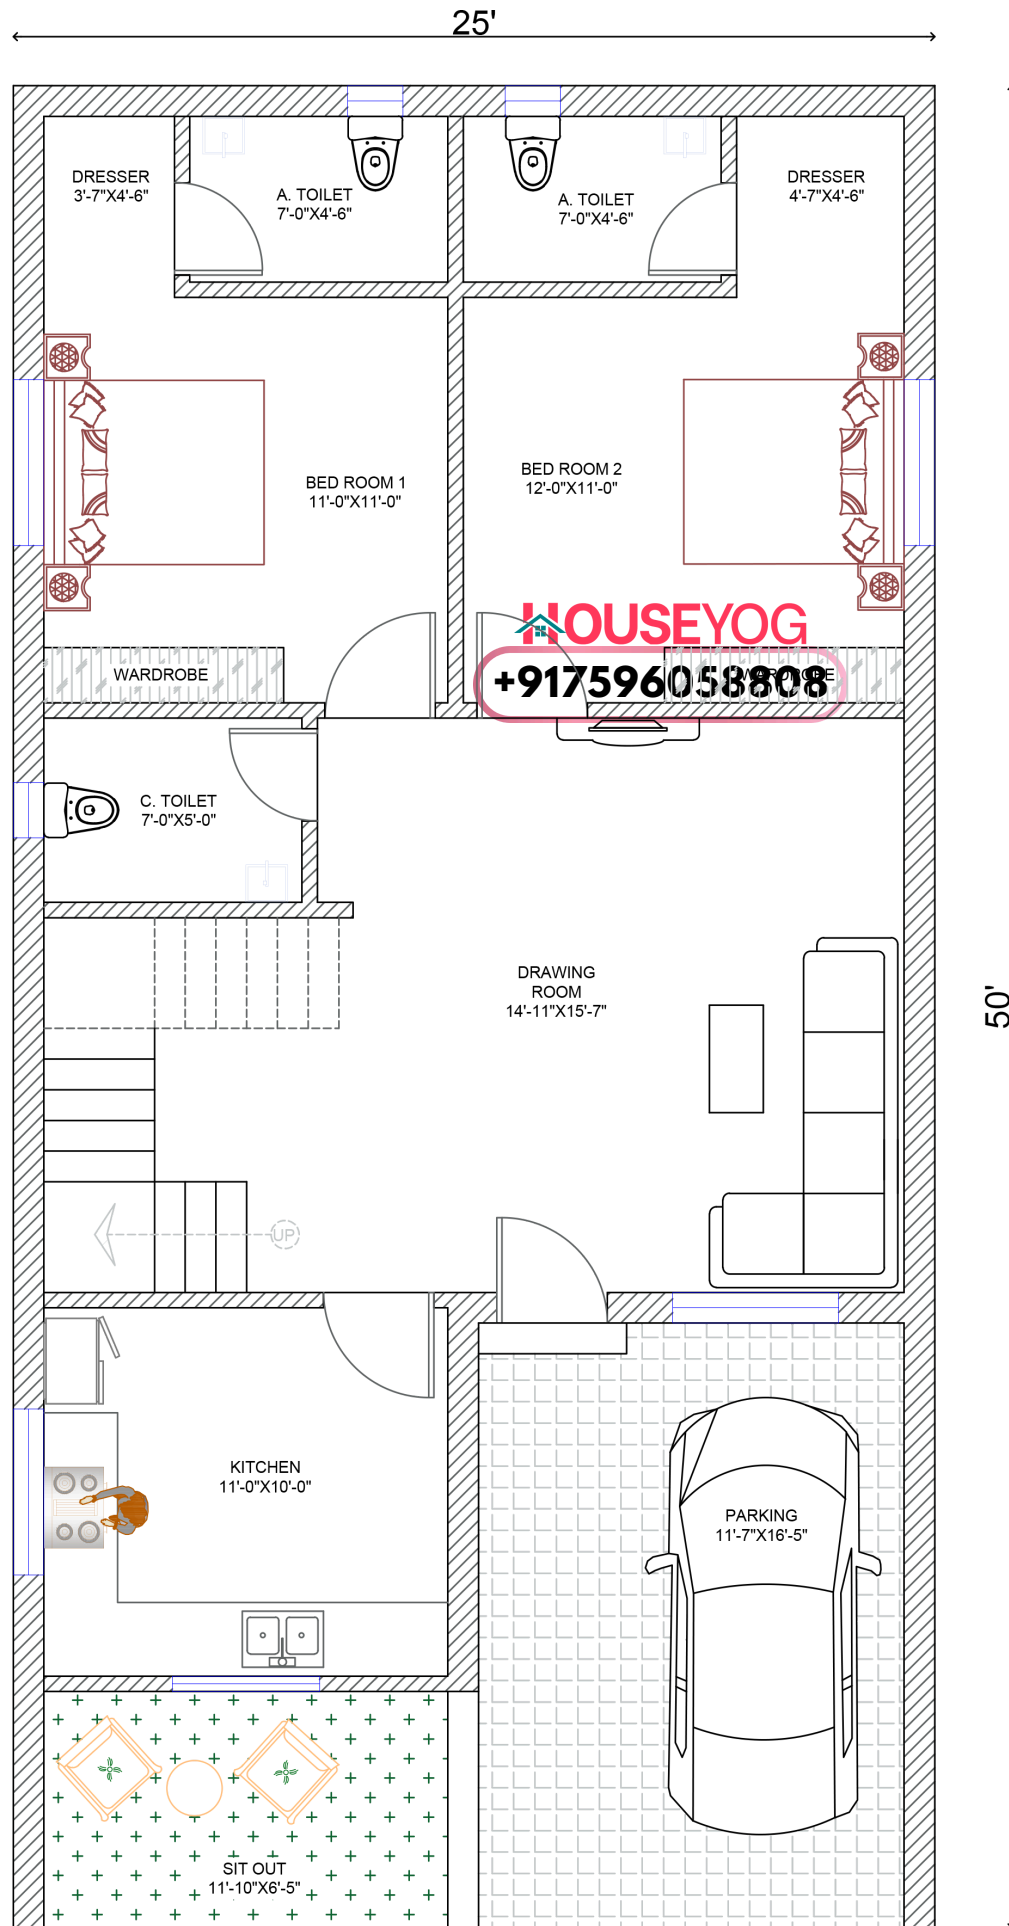

25x50 (1250 sq ft) House Plan - East face - FP1312

Ground Floor Plan