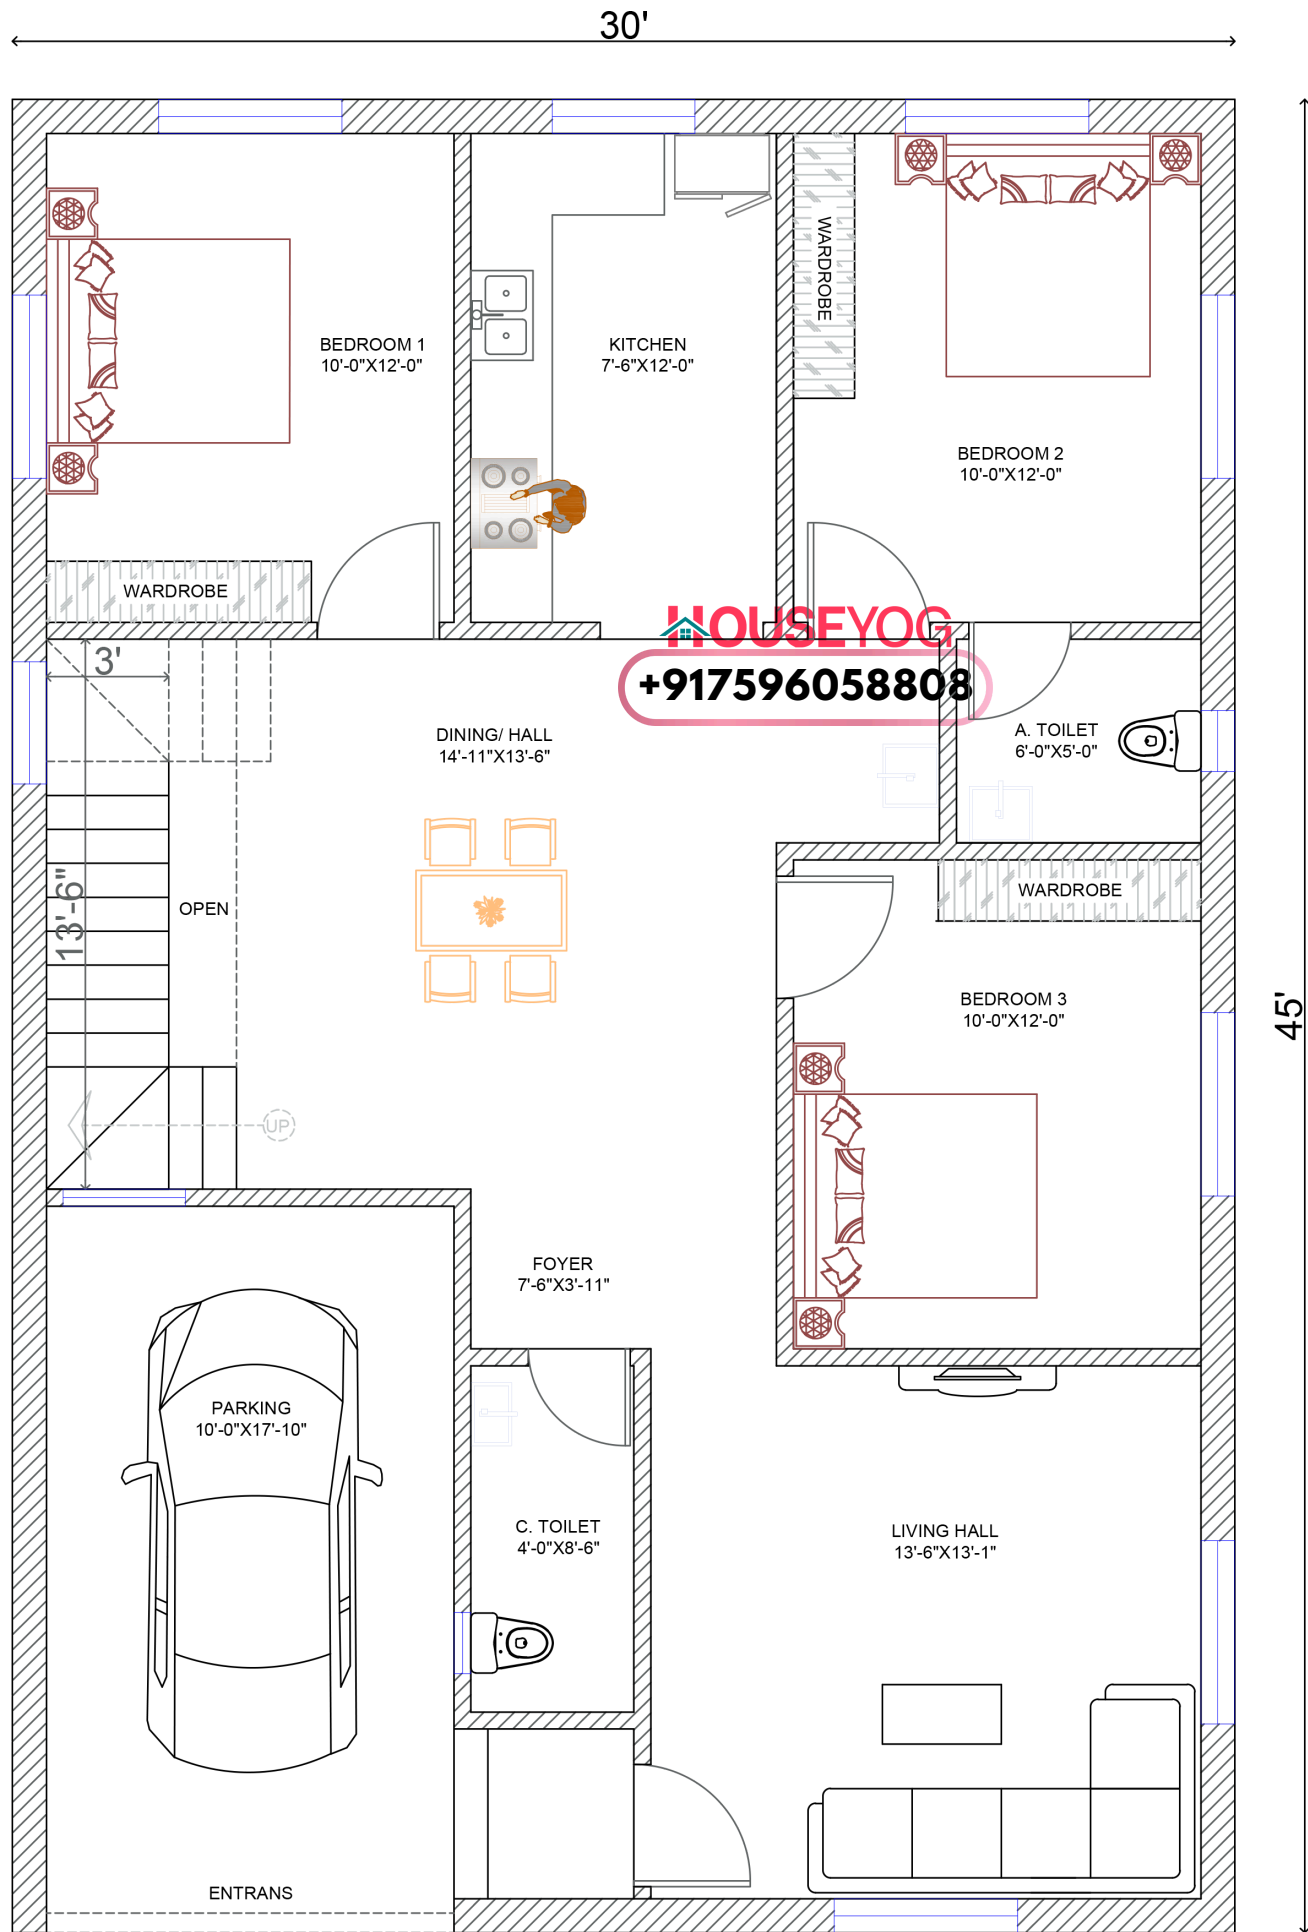

30x45 (1350 sq ft) House Plan - North face - FP1311

Ground Floor Plan