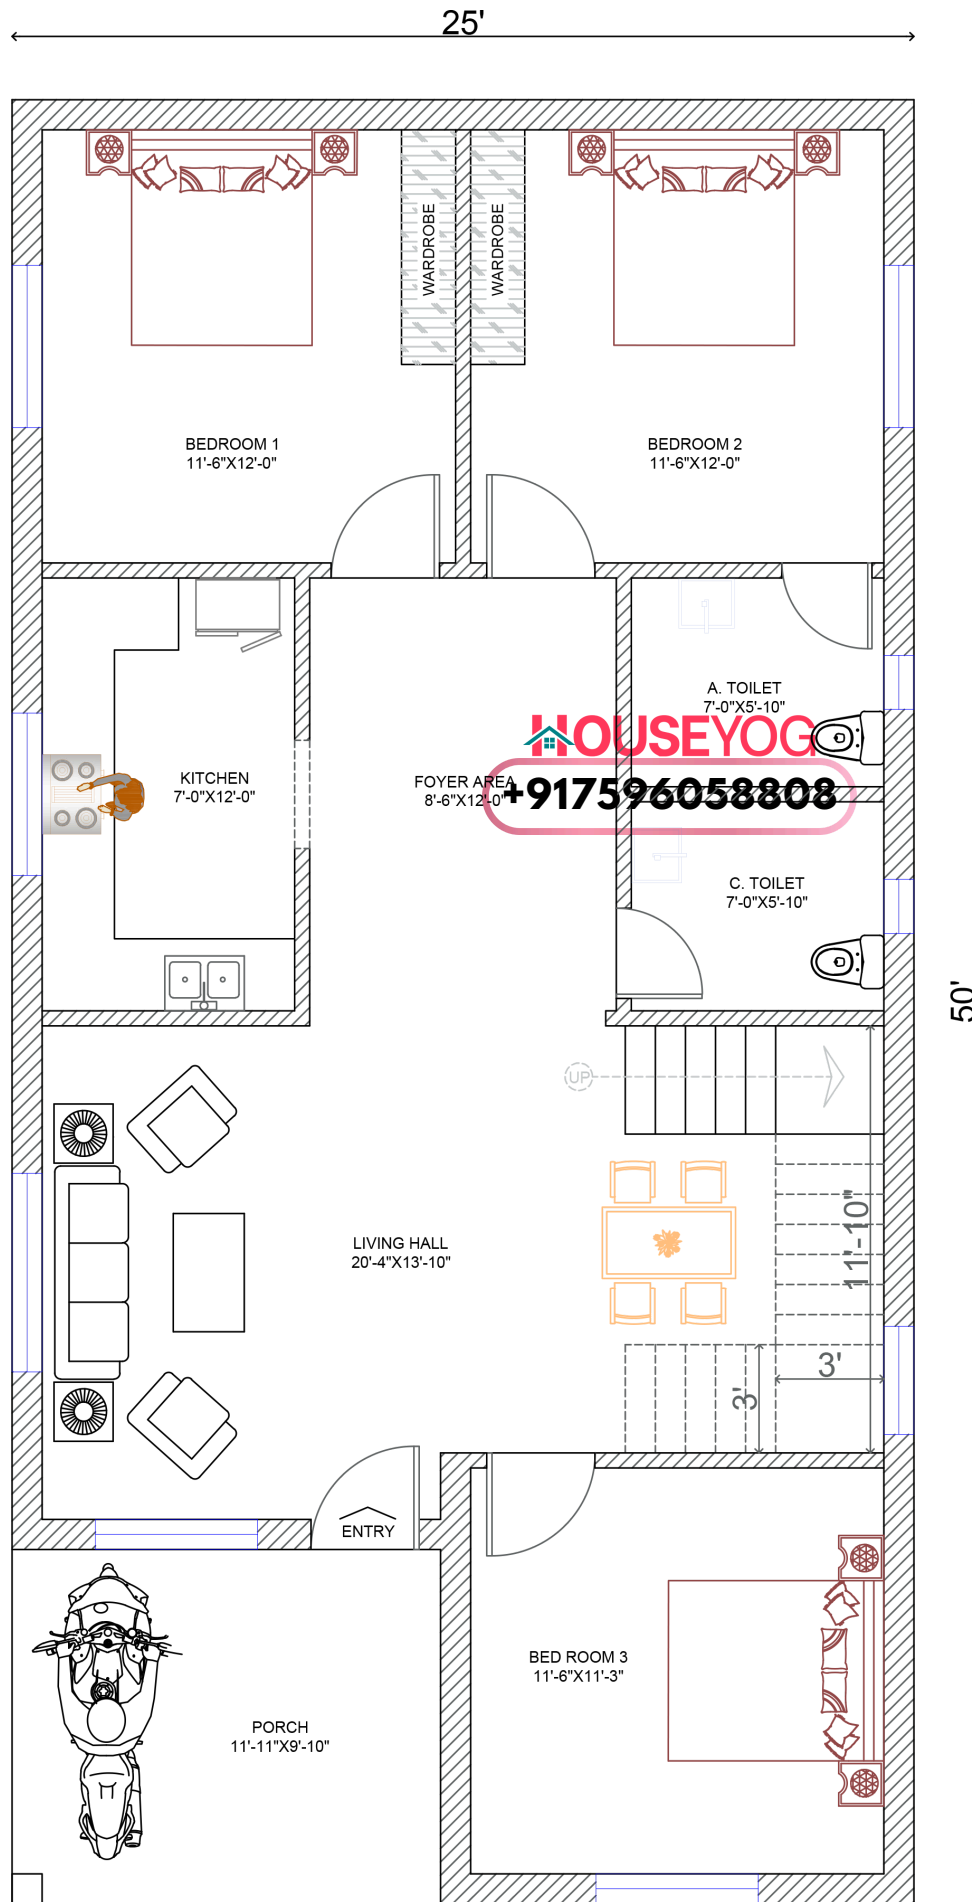

25x50 (1250 sq ft) House Plan - West face - FP1310

Ground Floor Plan