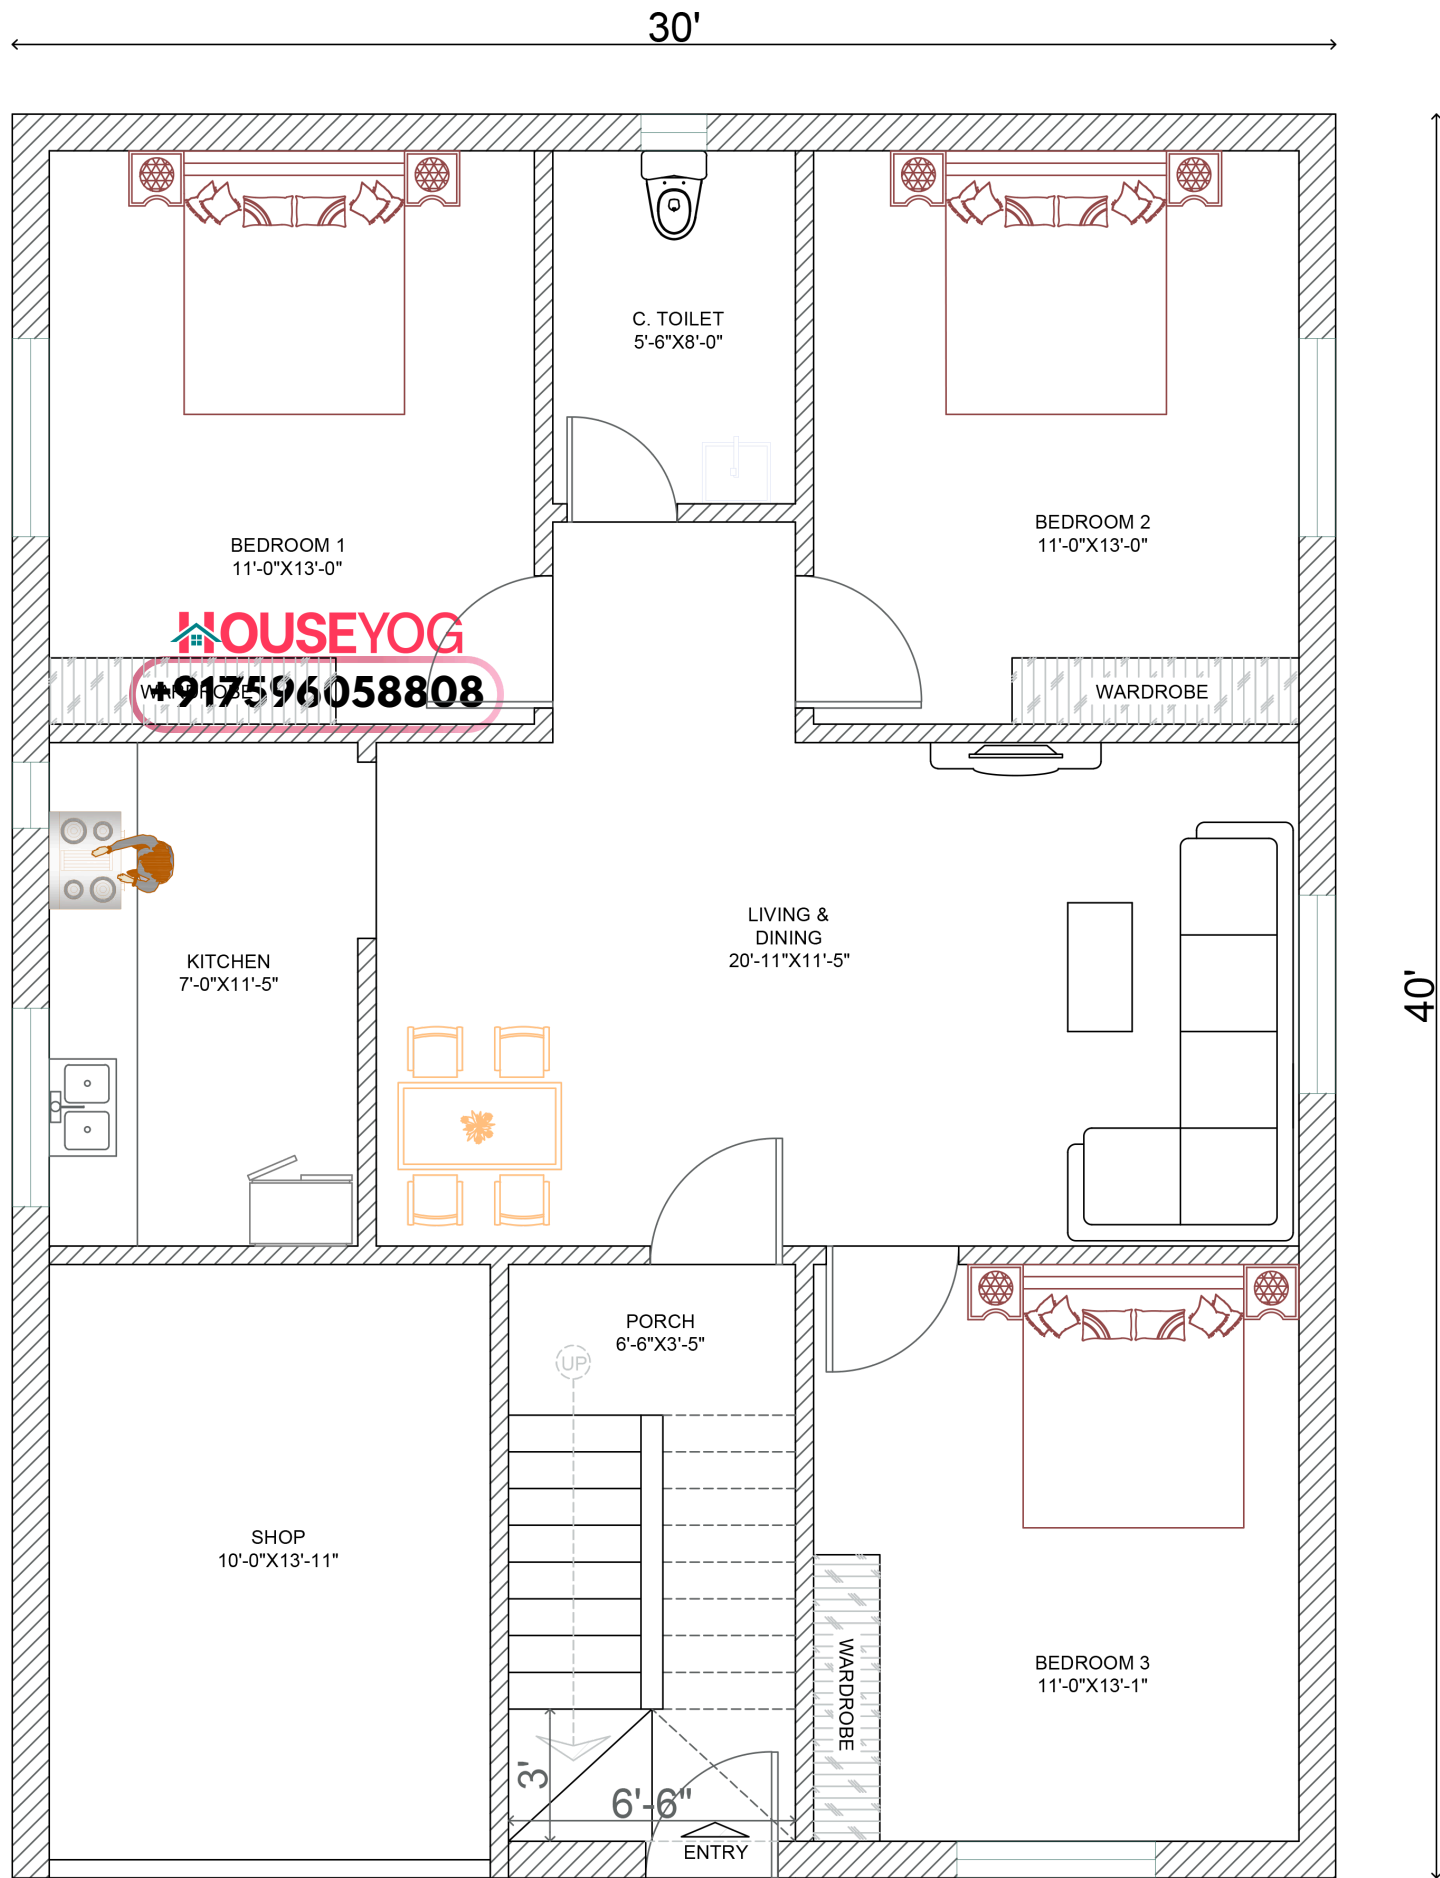

30x40 (1200 sq ft) House Plan - East face - FP1309

Ground Floor Plan