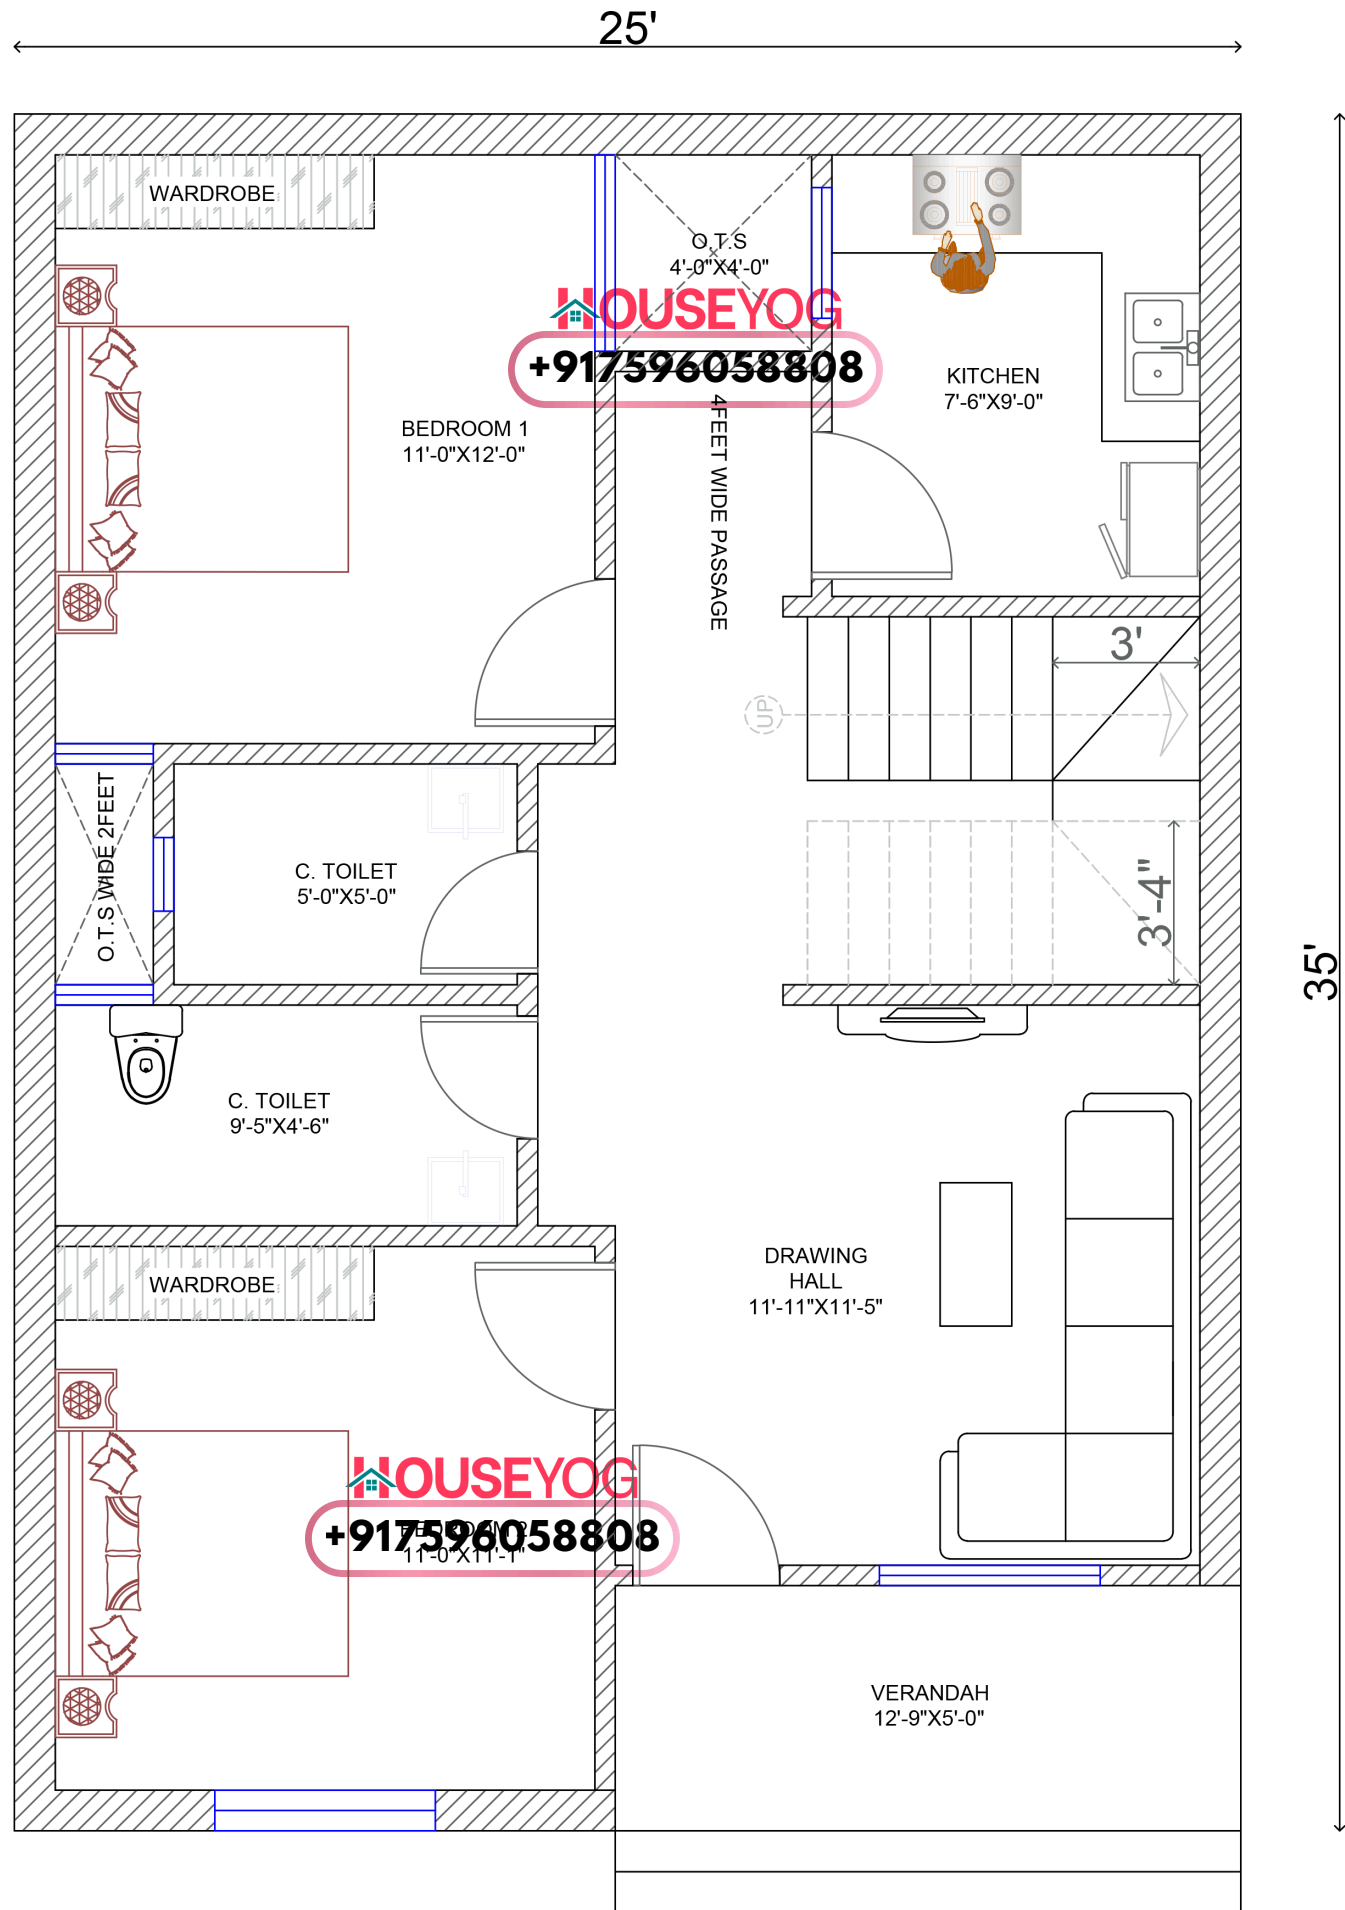

### 25x35 (875 sq ft) House Plan - West face - FP1308

**Ground Floor Plan**