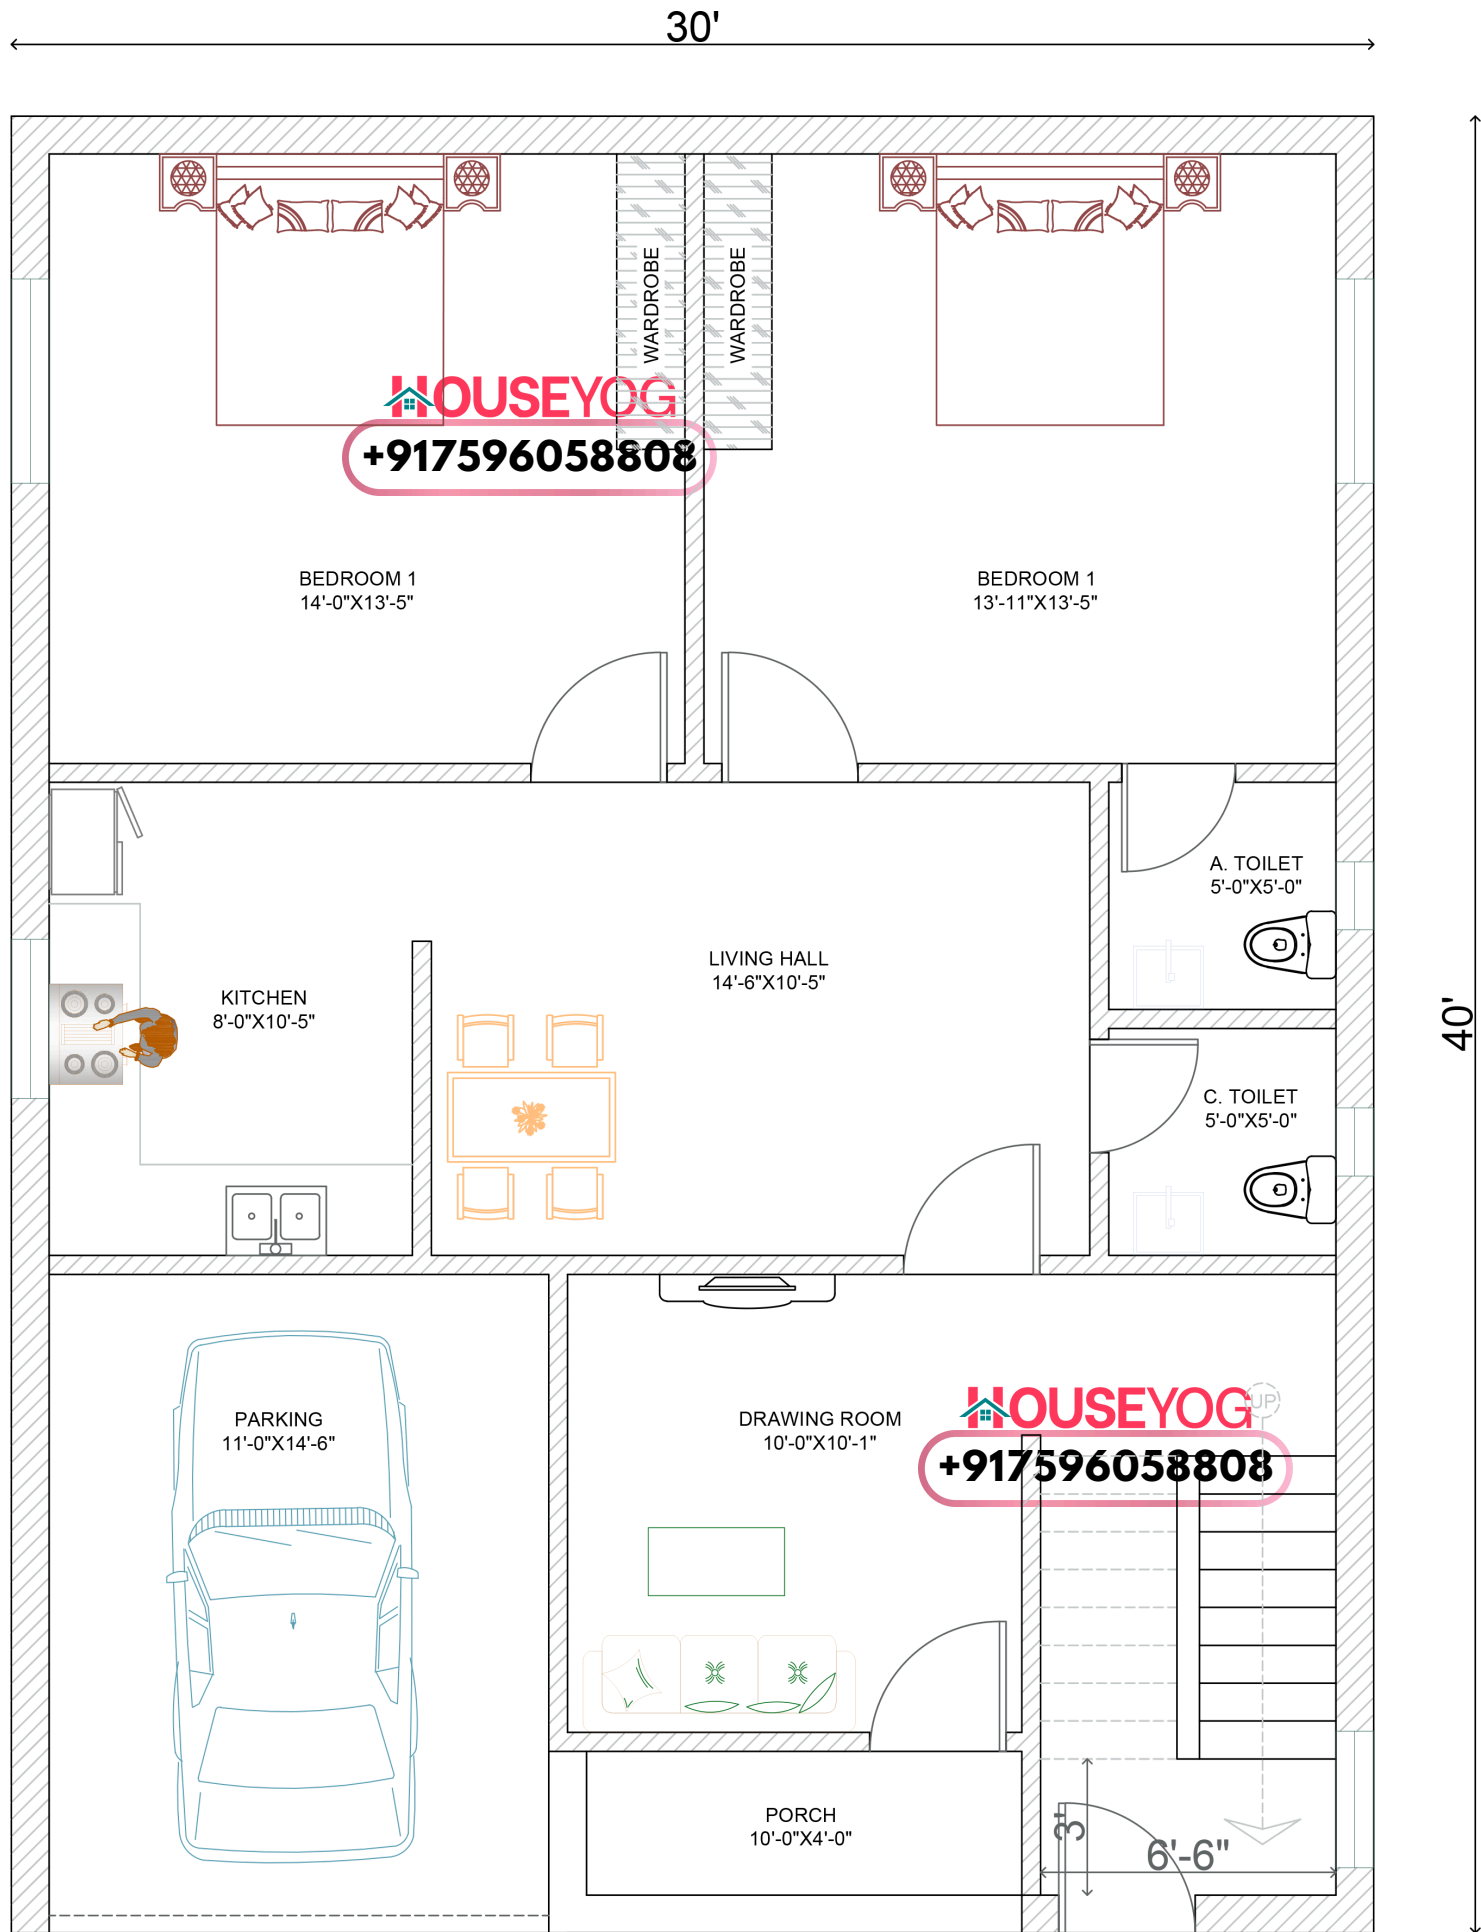

30x40 (1200 sq ft) House Plan - West face - FP1307

Ground Floor Plan