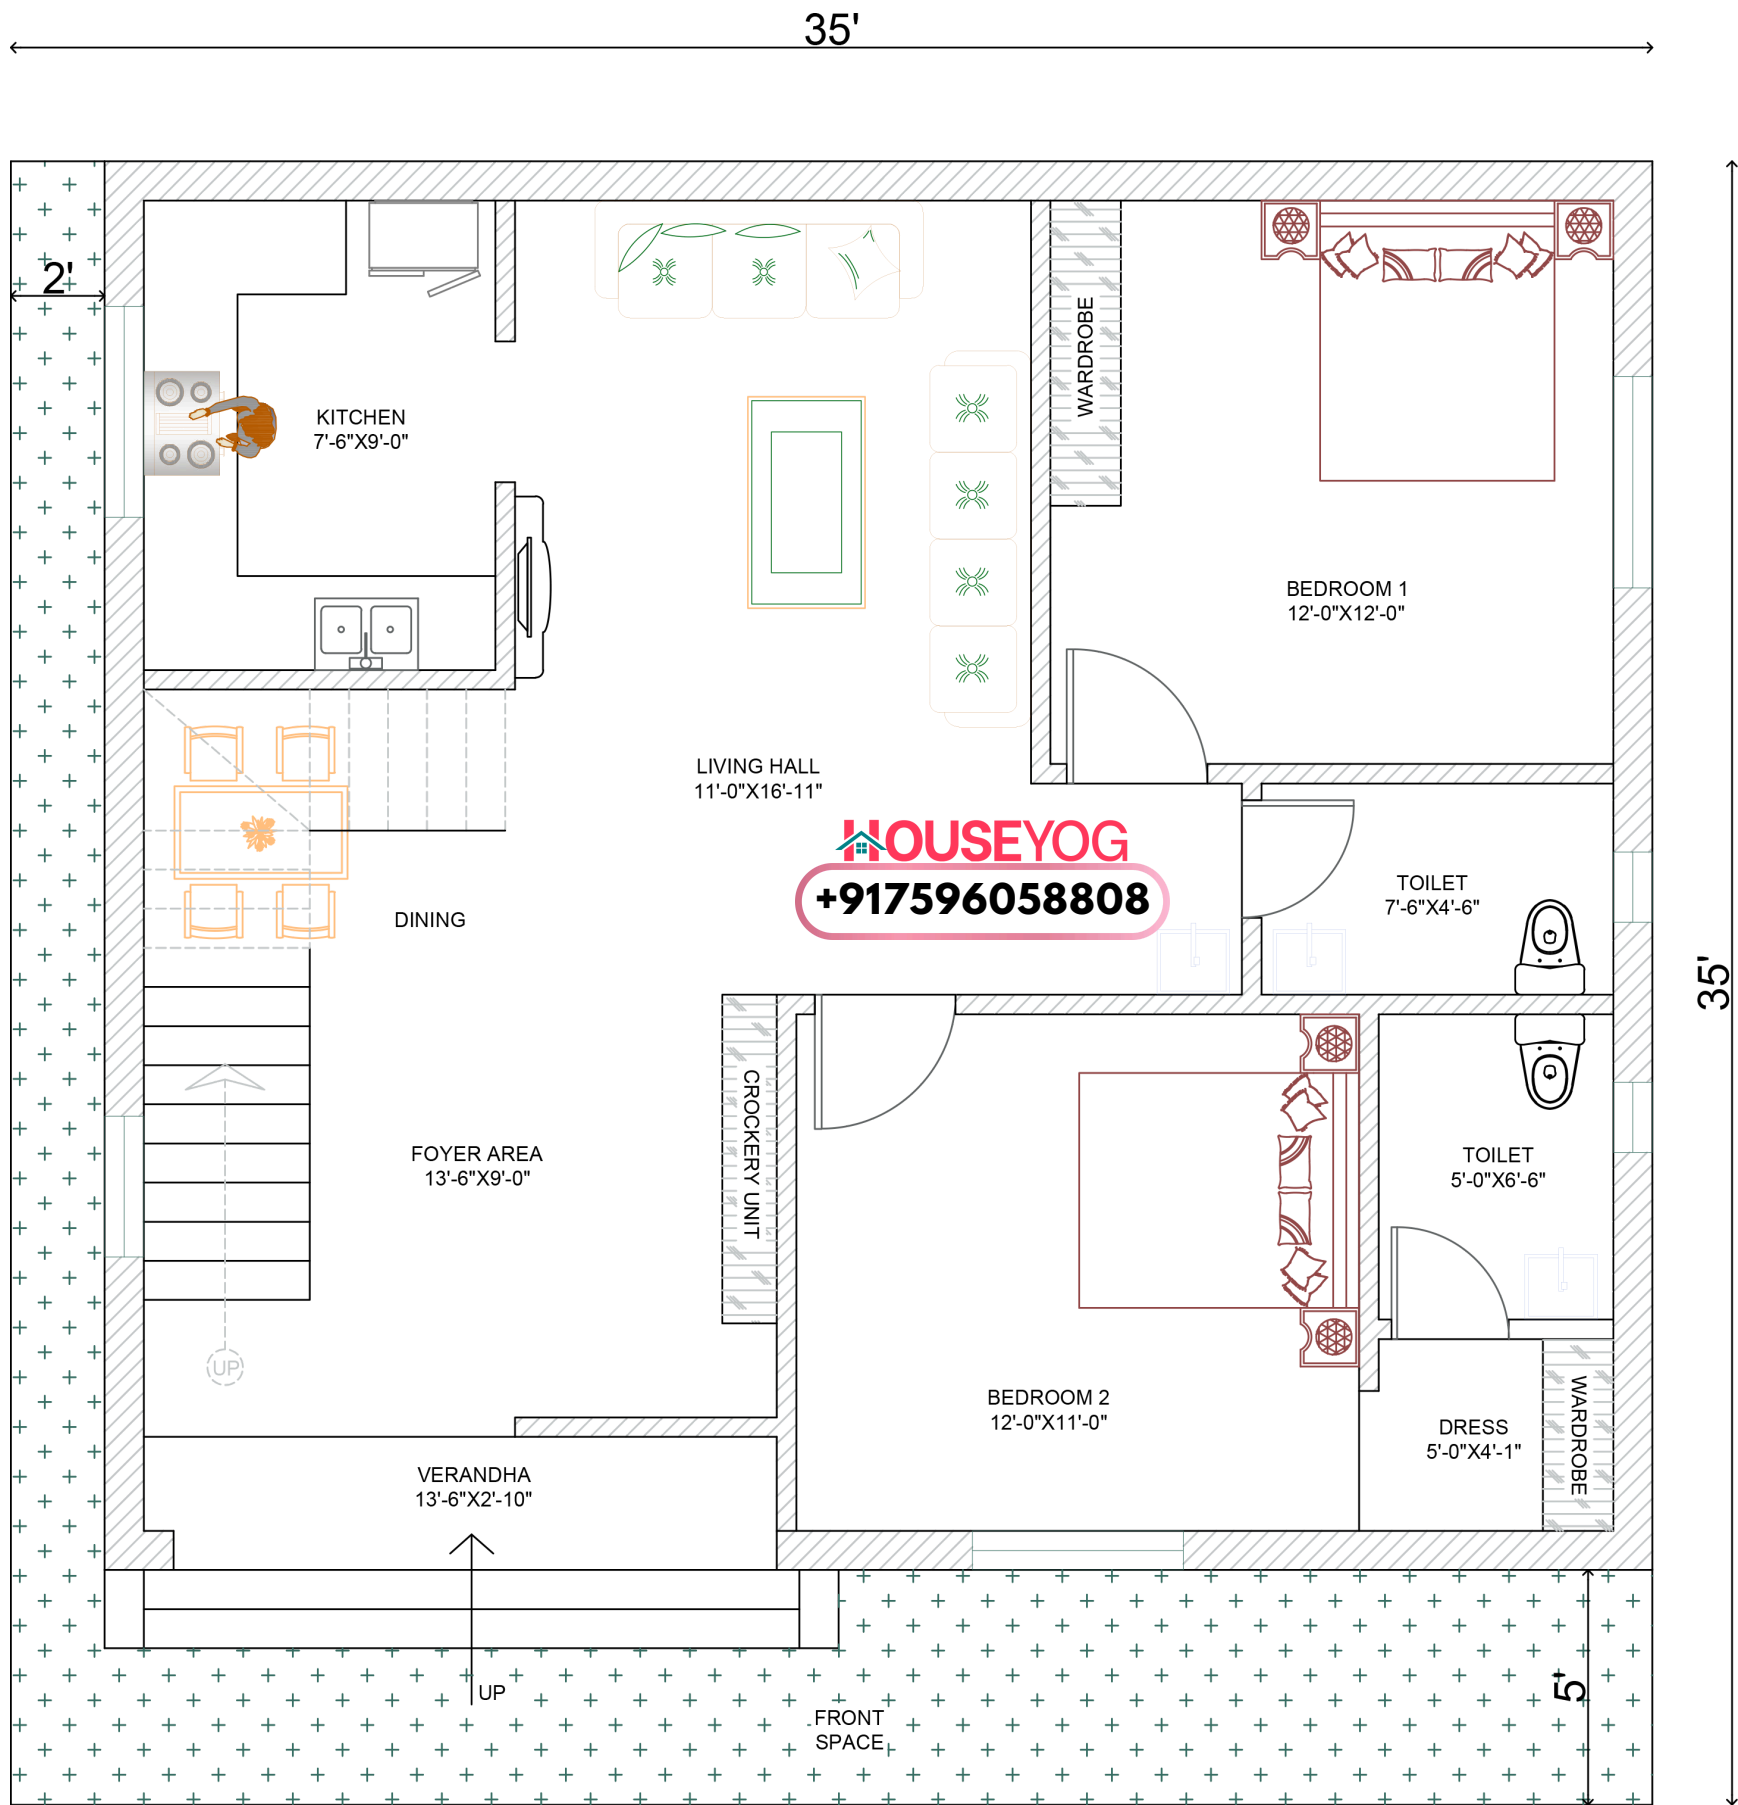

35x35 (1225 sq ft) House Plan - North face - FP1305

Ground Floor Plan