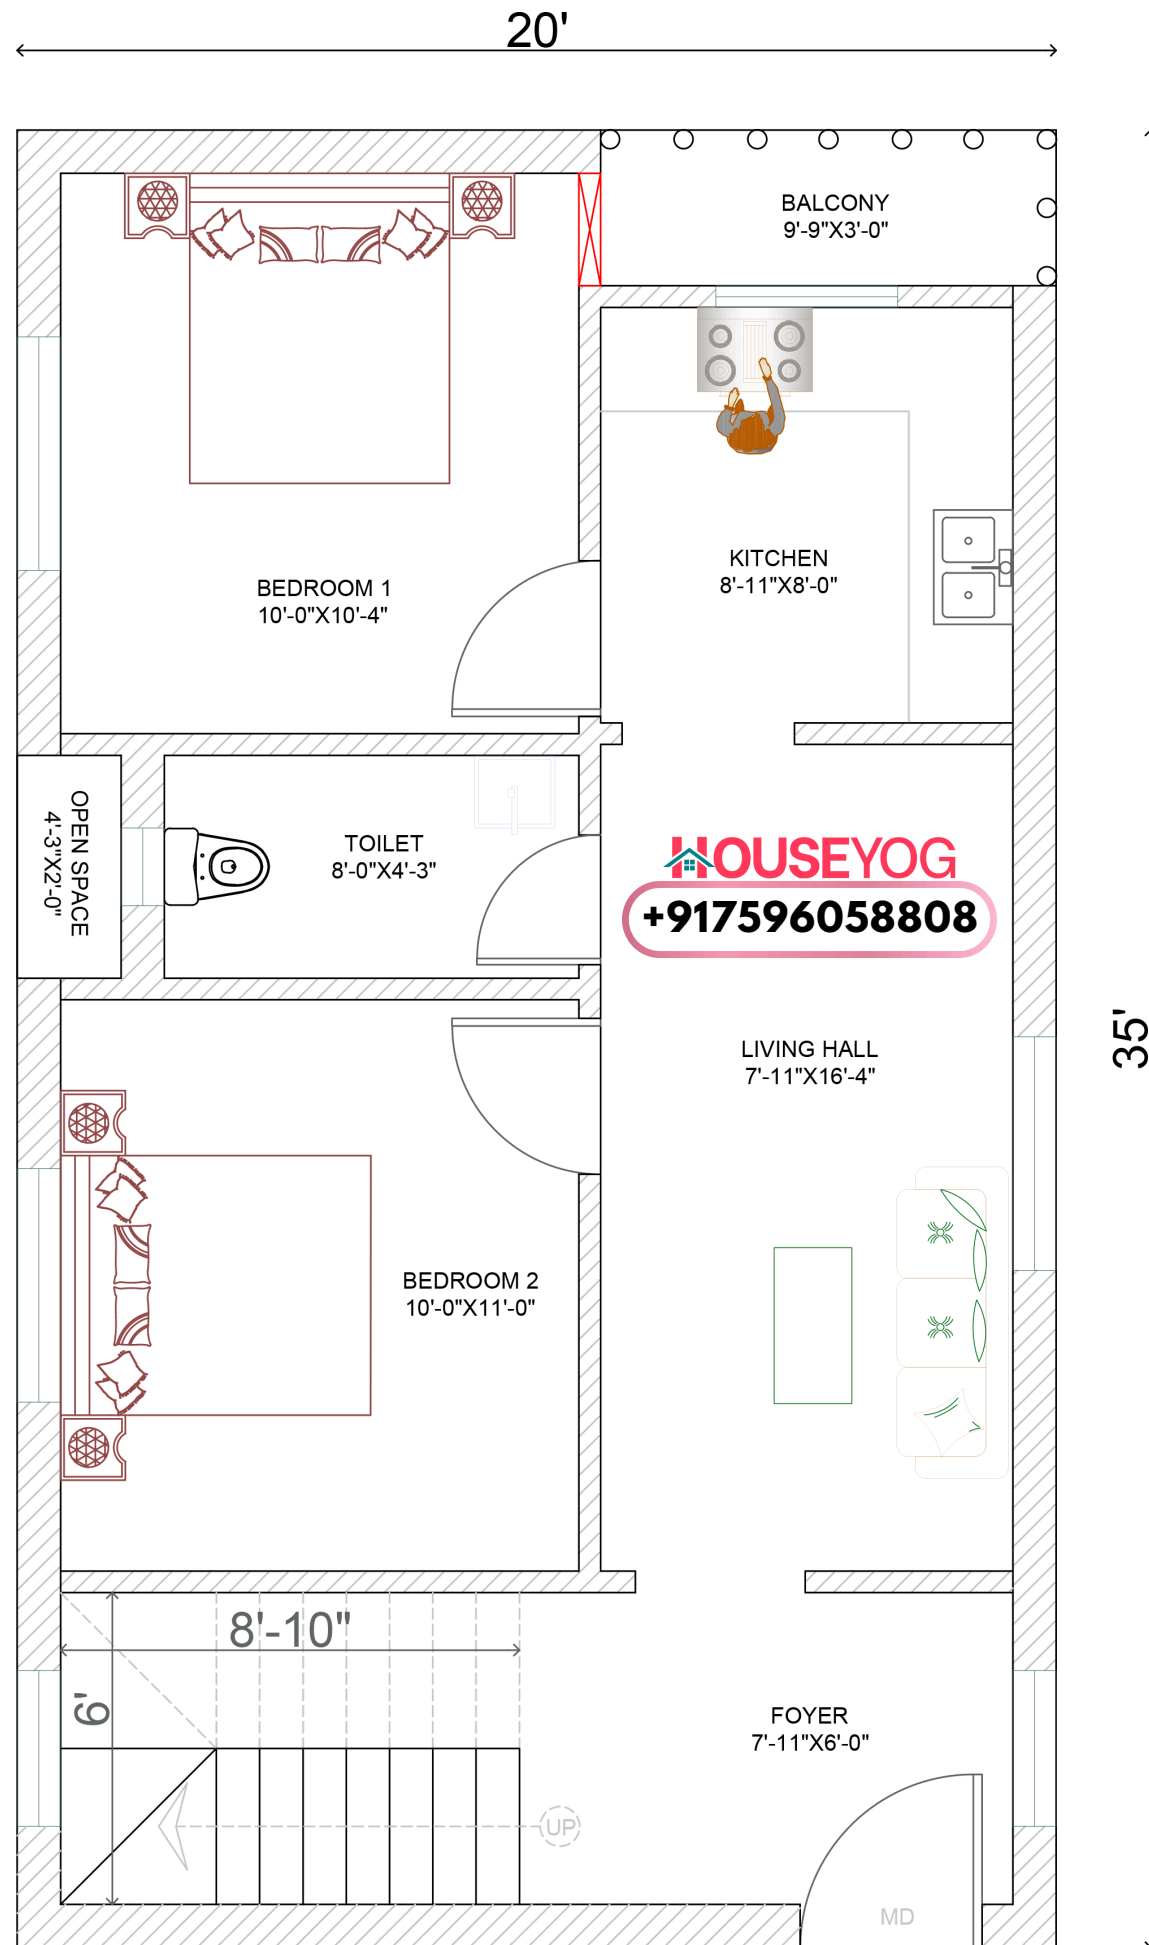

20x35 (700 sq ft) House Plan - West face - FP1304

Ground Floor Plan