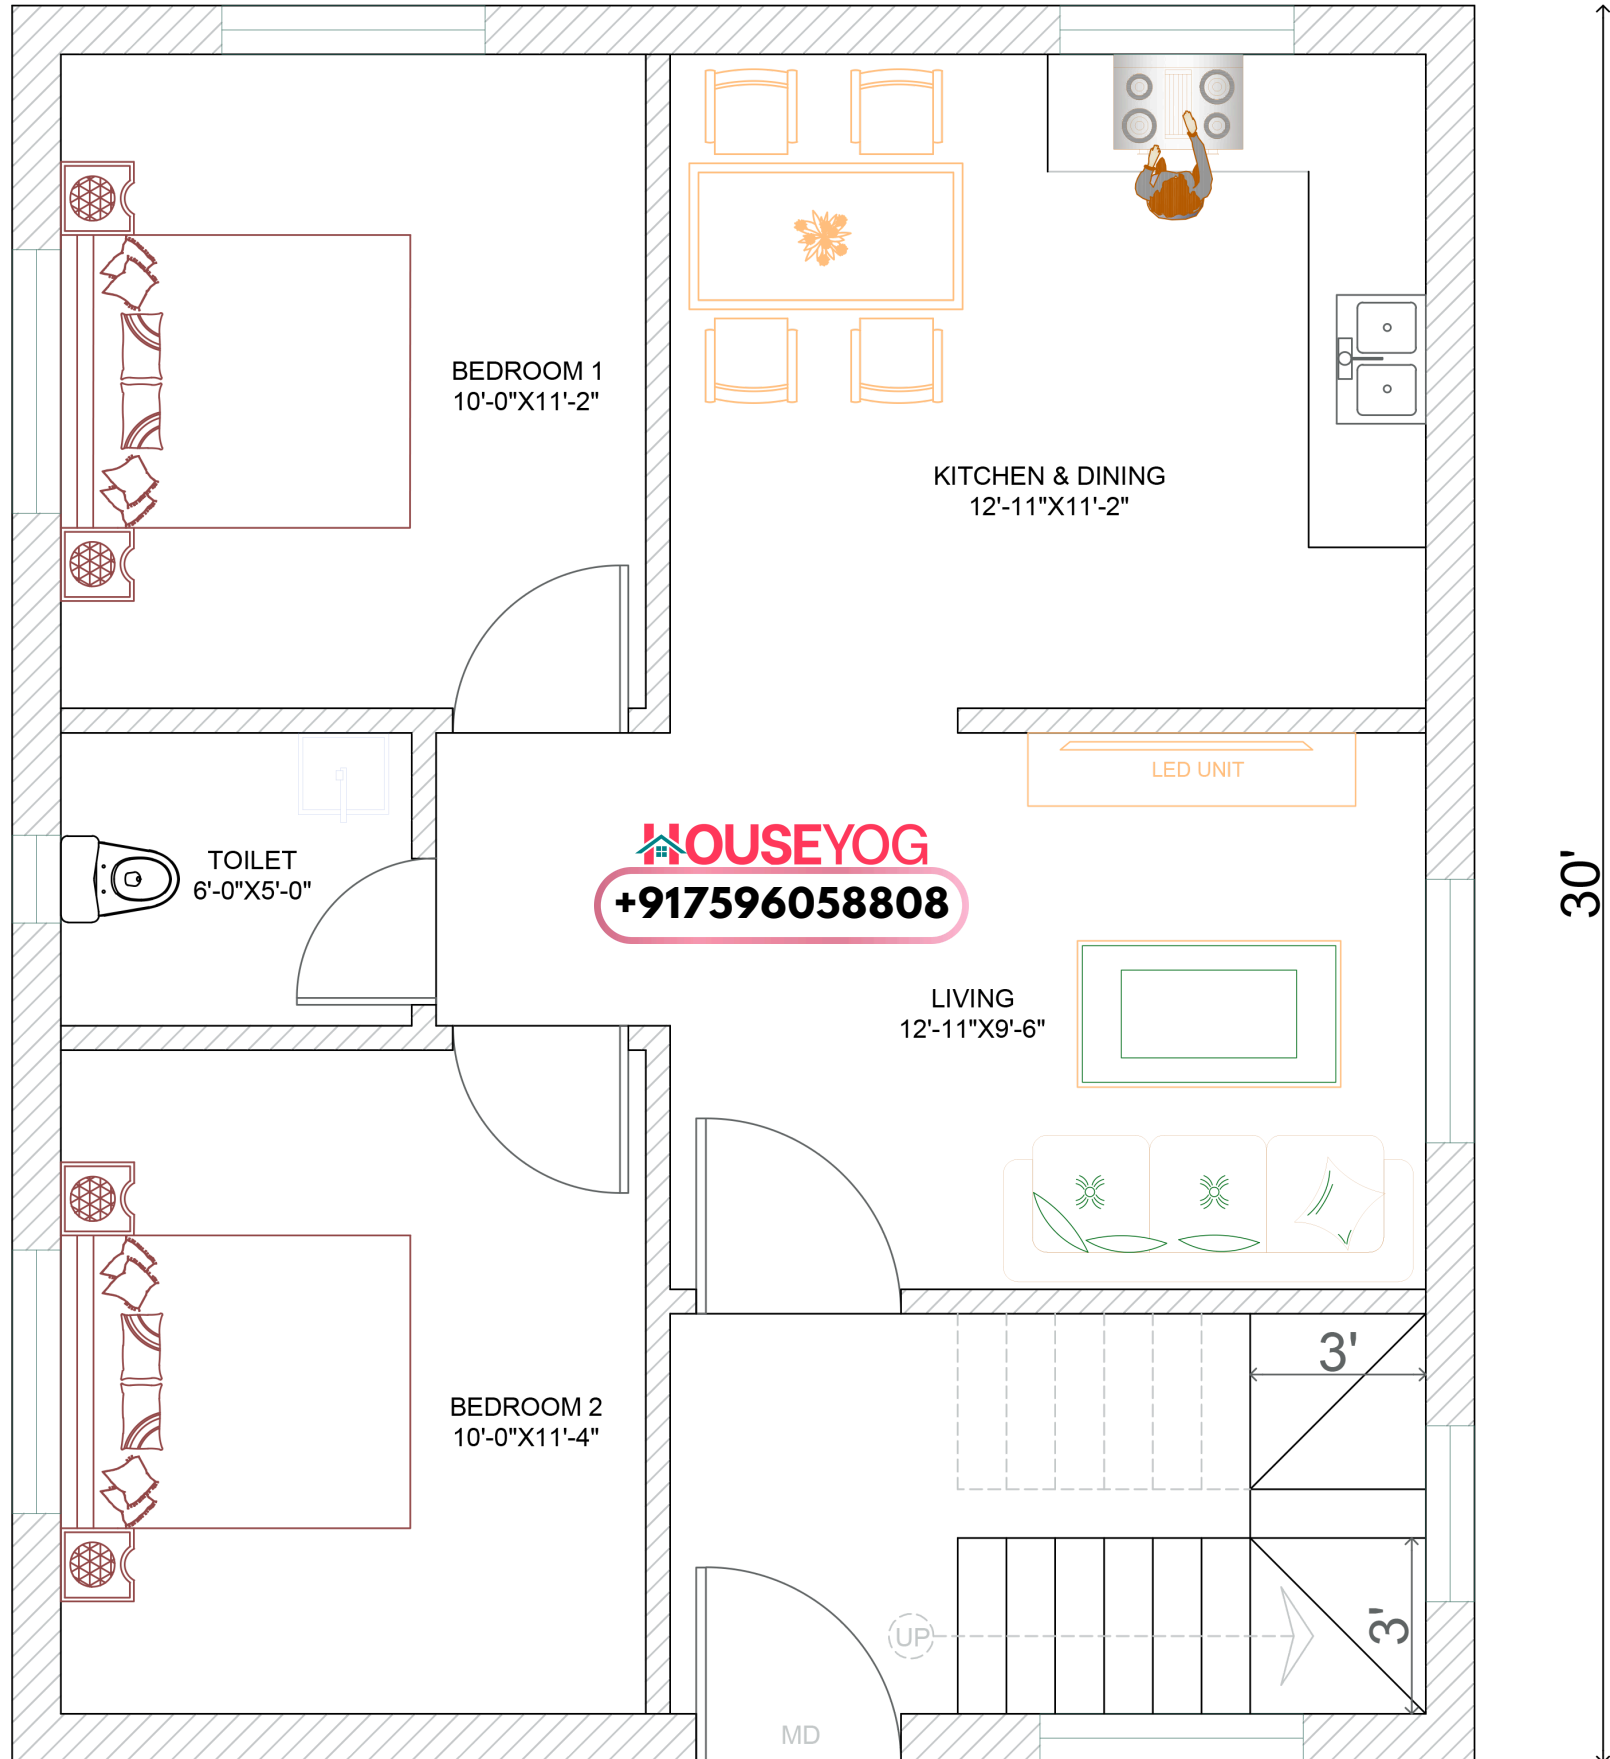

25x30 (750 sq ft) House Plan - West face - FP1303

25'

30'

Ground Floor Plan