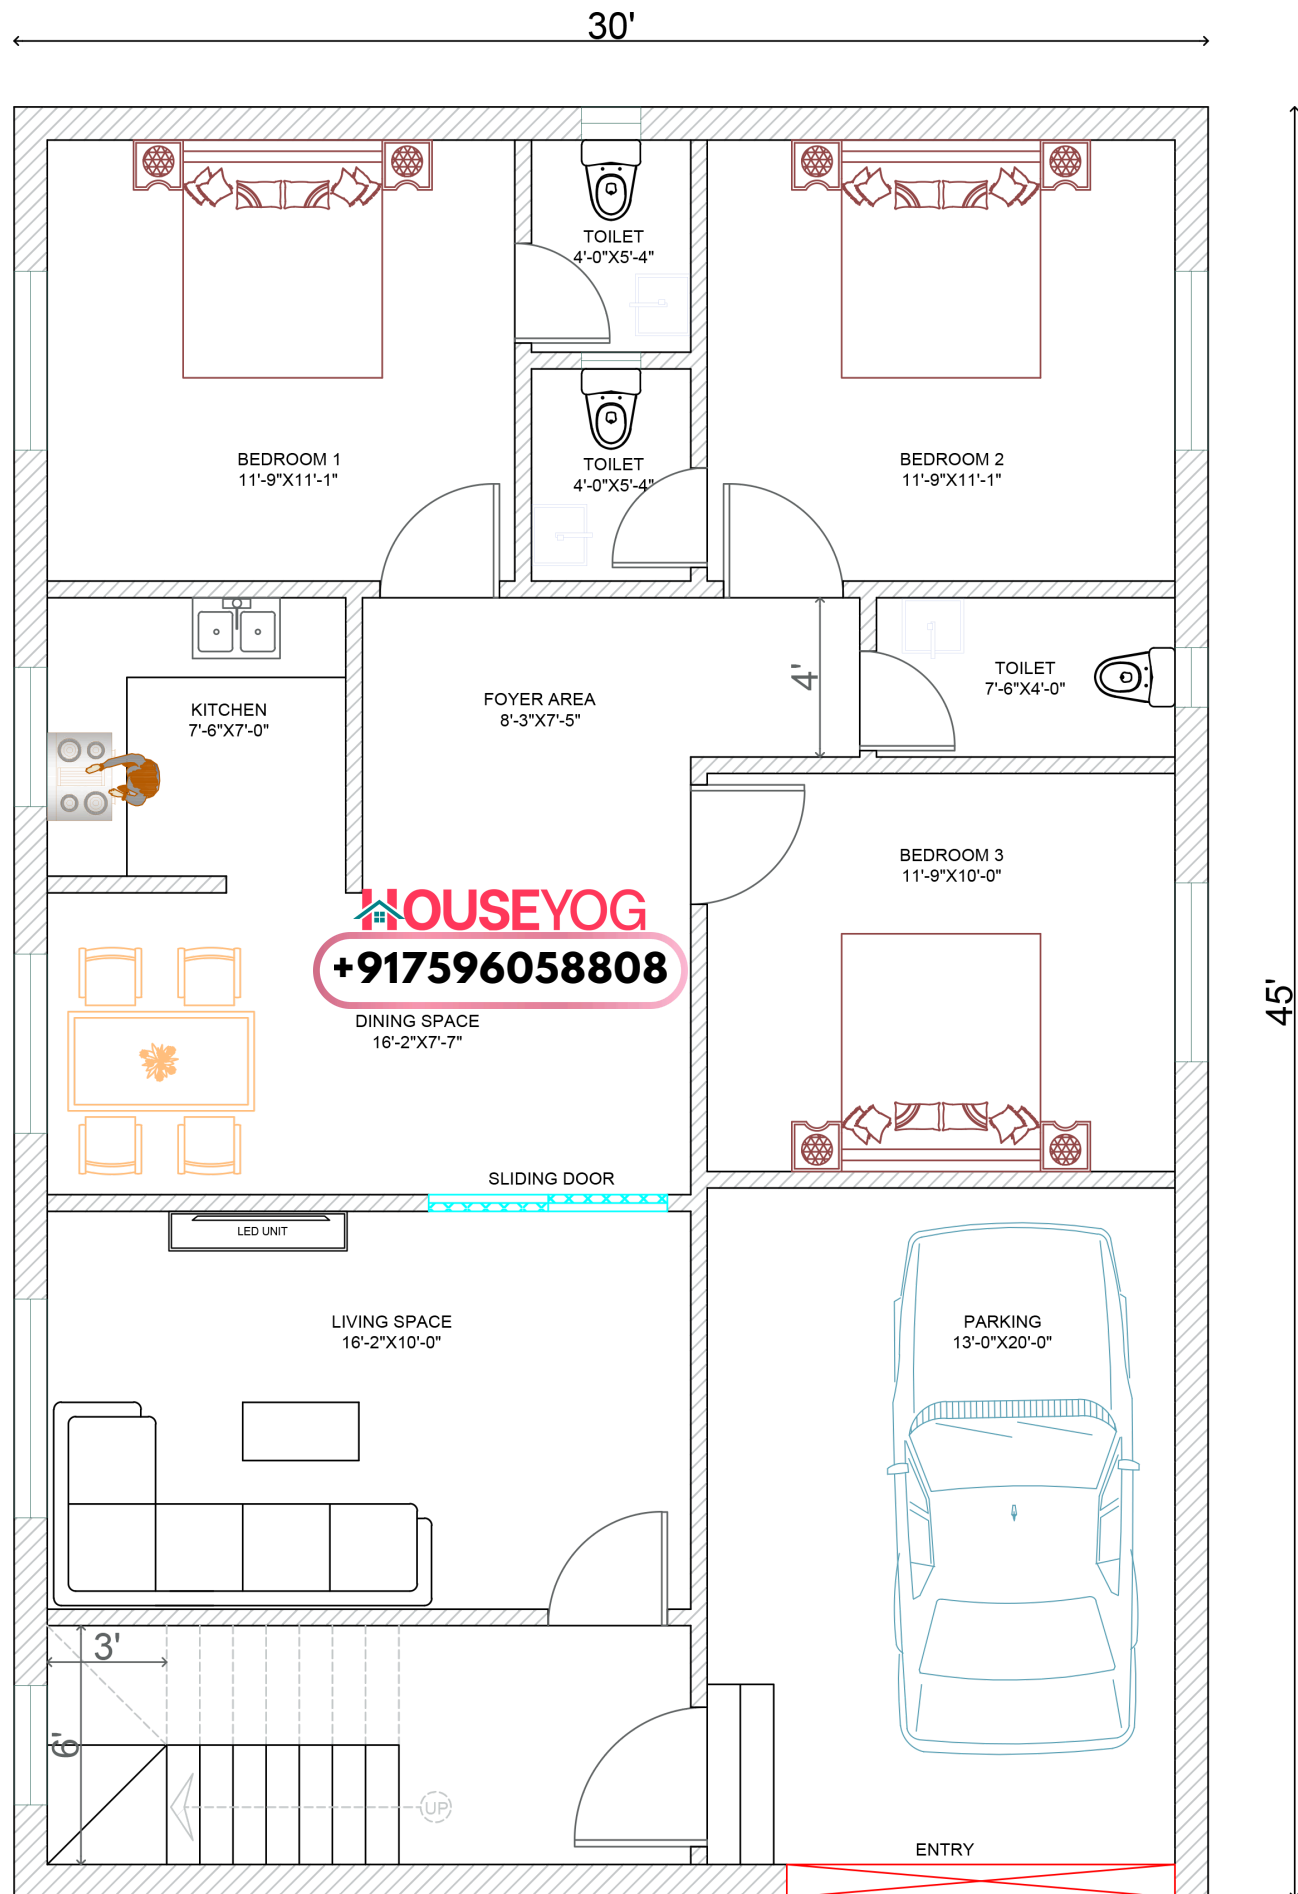

30x45 (1350 sq ft) House Plan - North face - FPI302

Ground Floor Plan