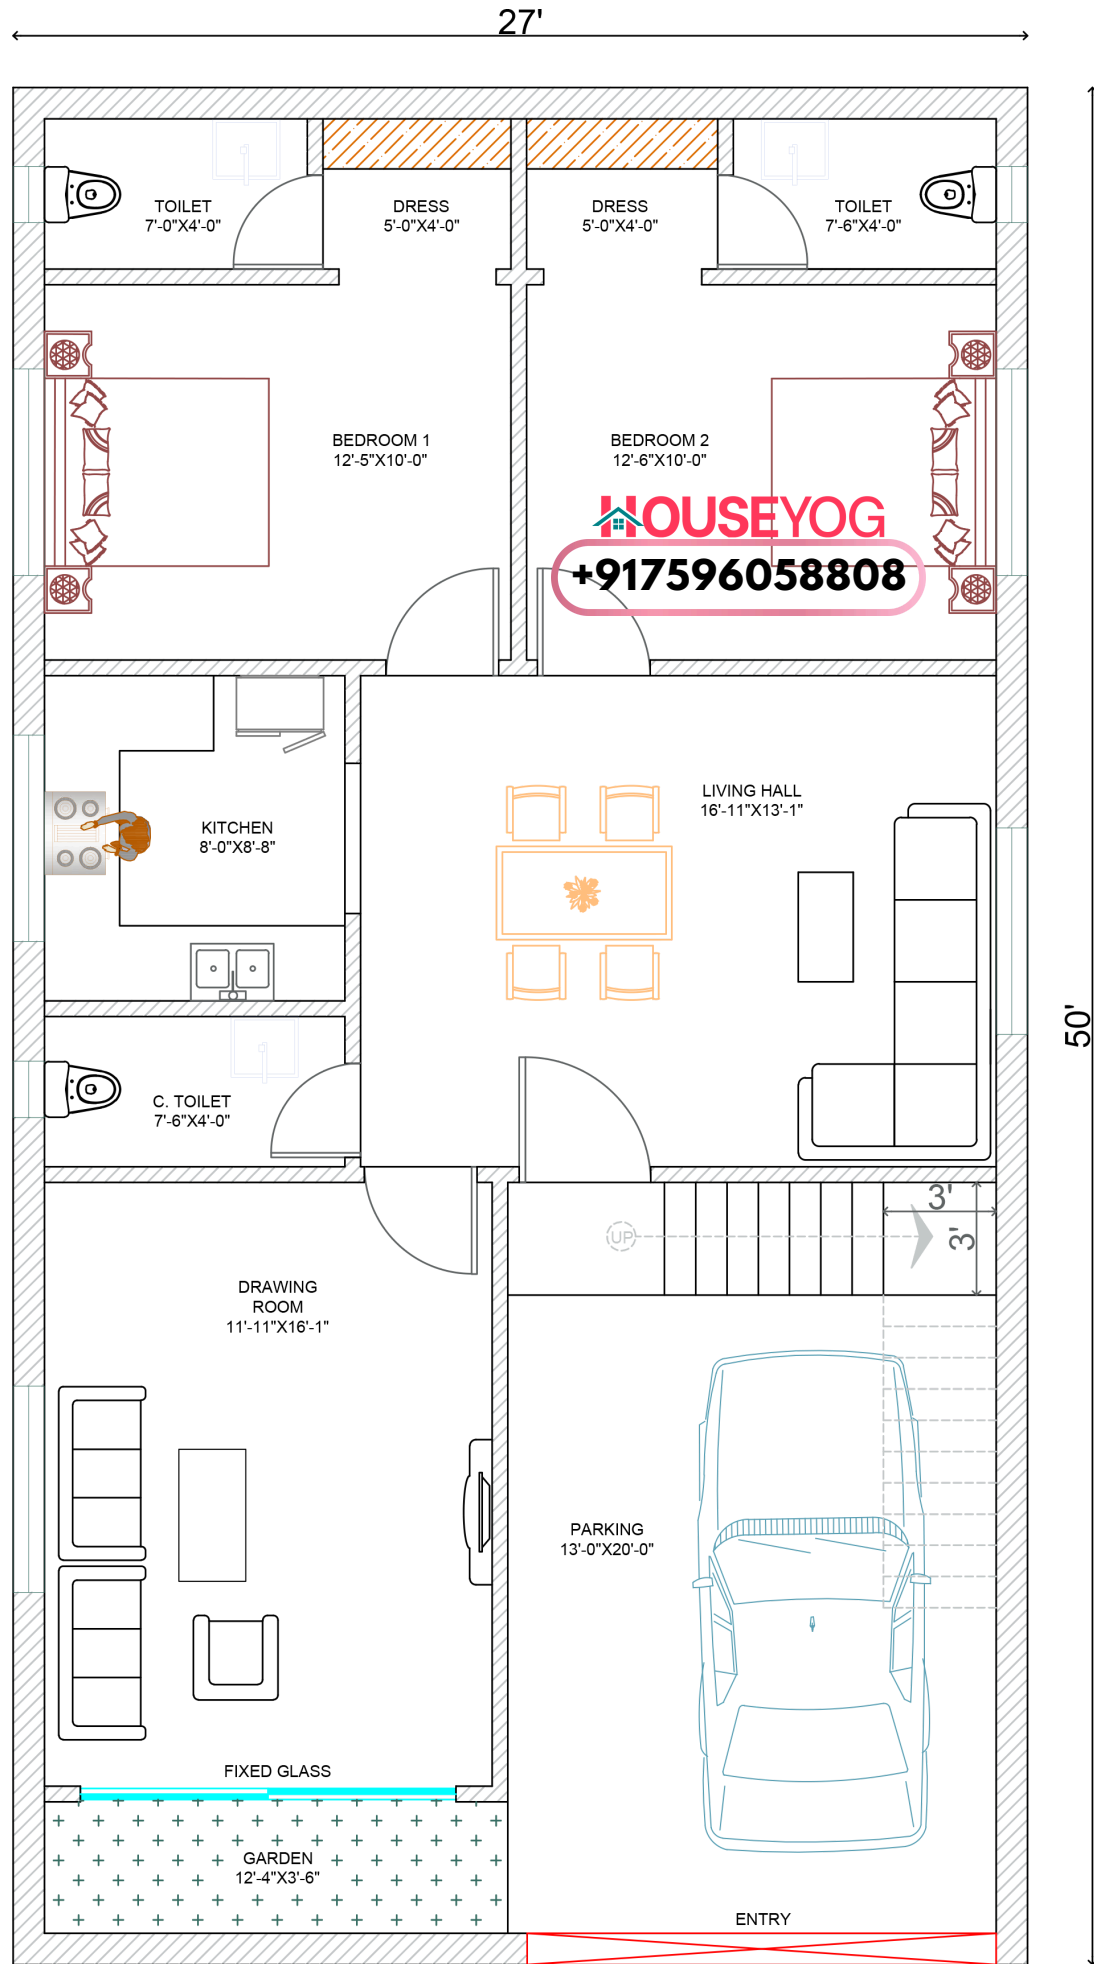

27x50 (1350 sq ft) House Plan - West face - FP1301

Ground Floor Plan