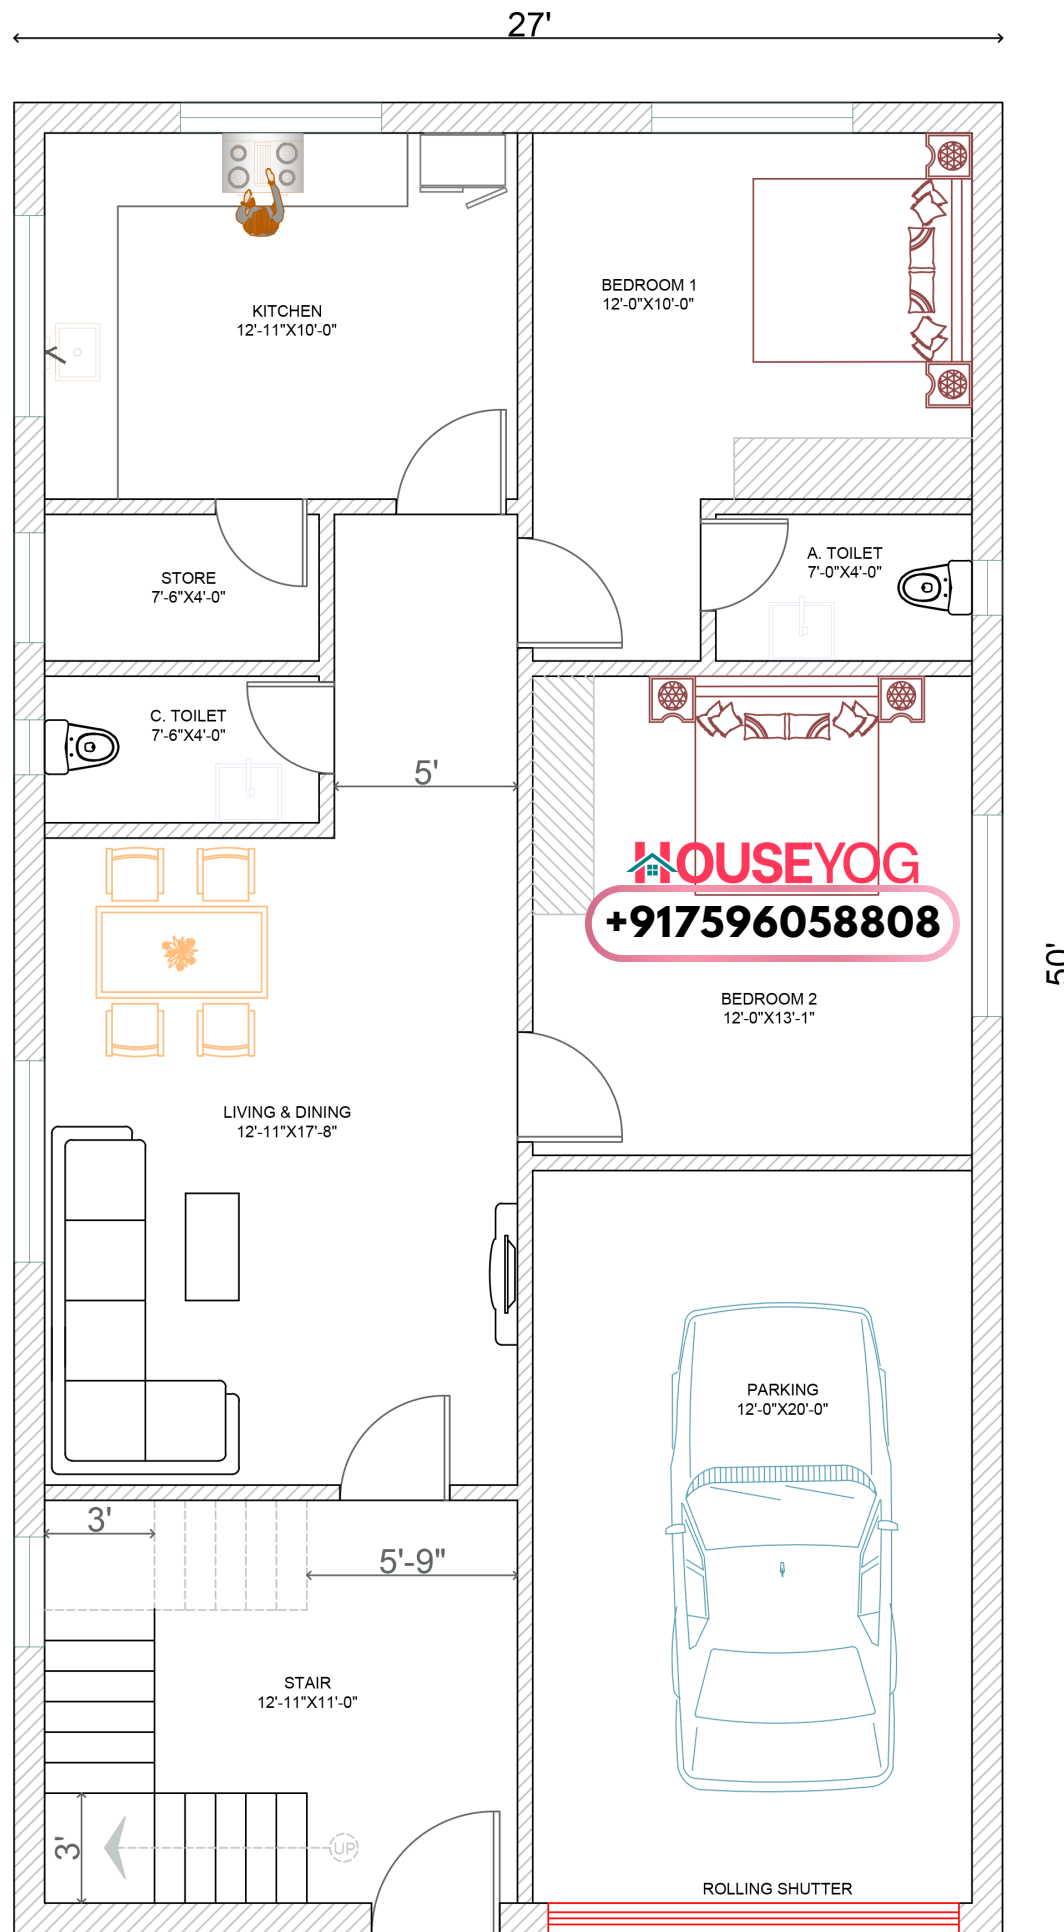

27x50 (1350 sq ft) House Plan - West face - FP1300

Ground Floor Plan