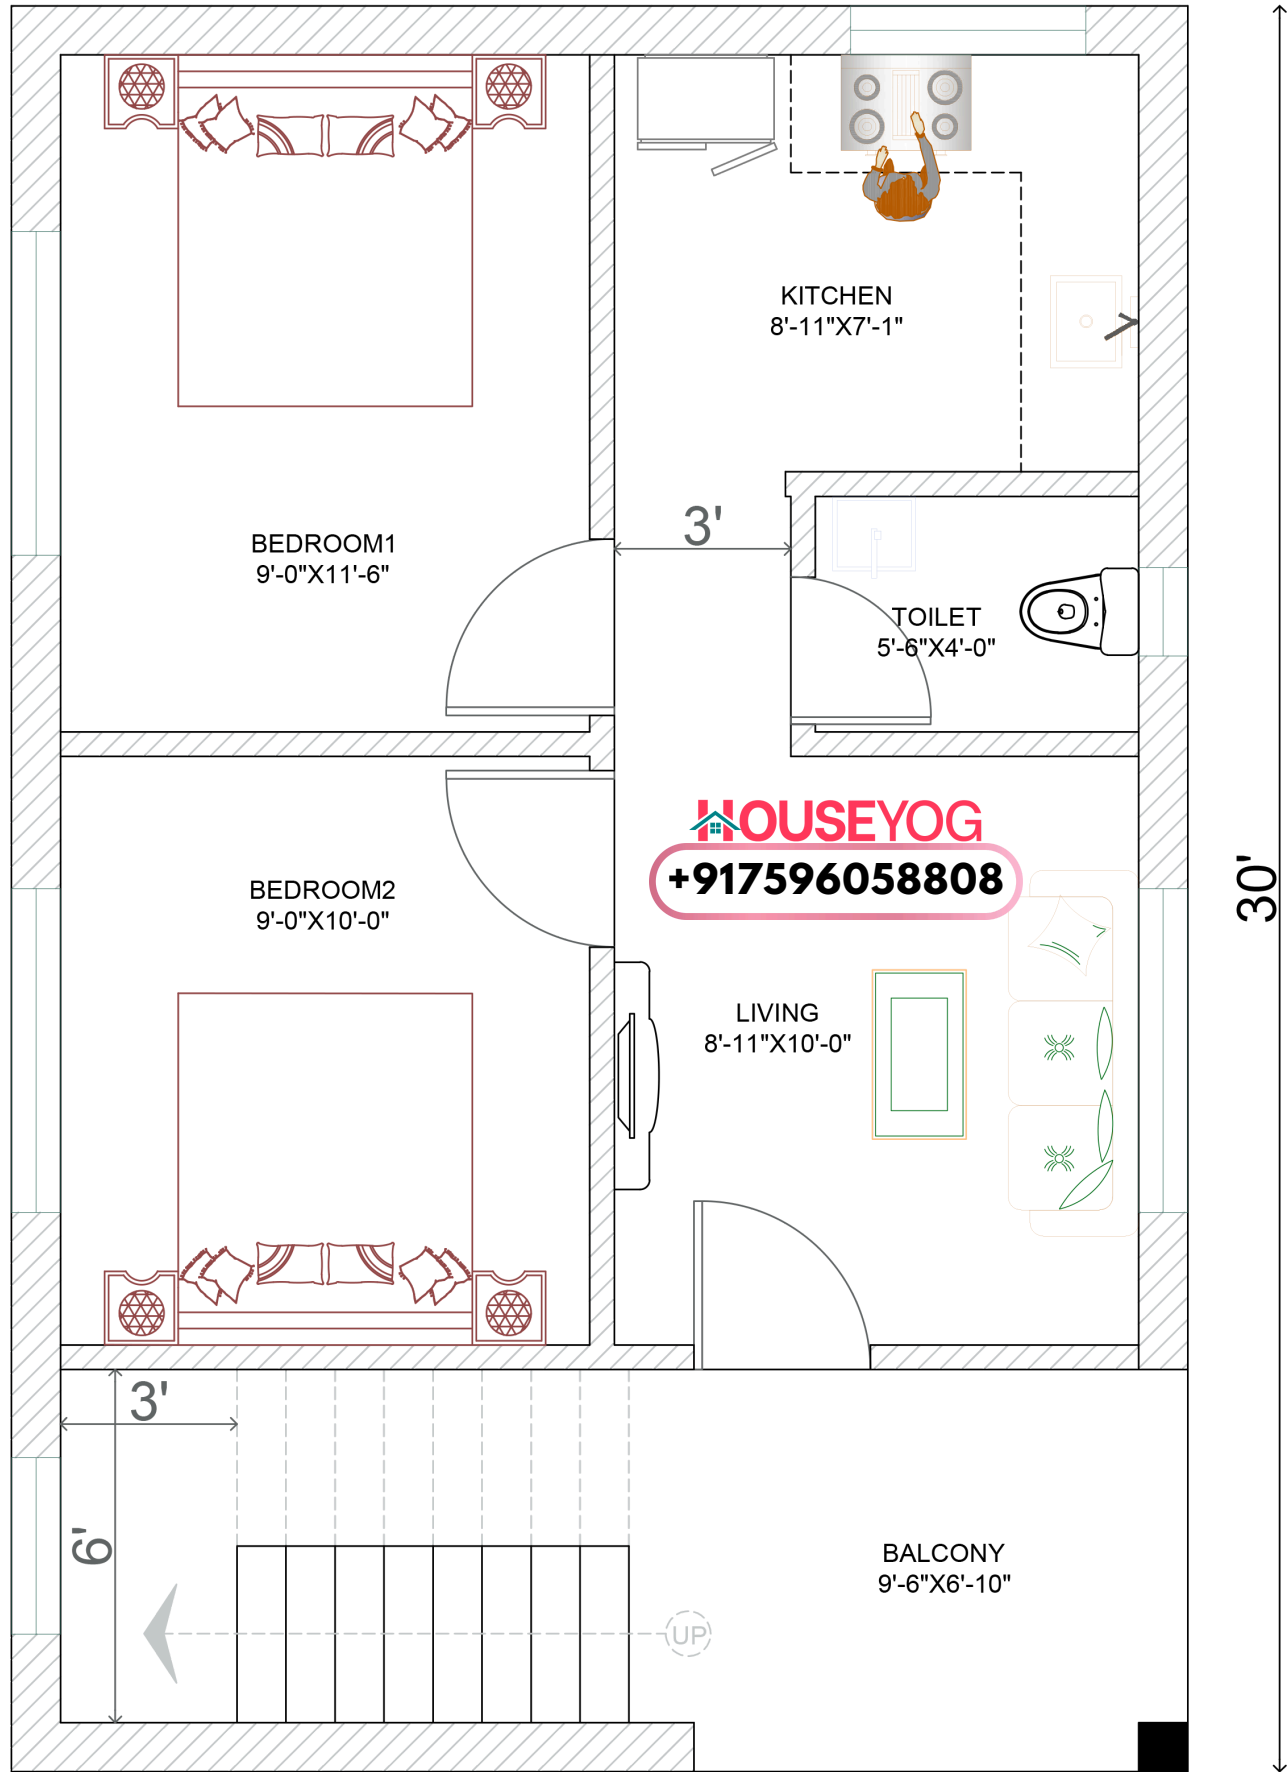

20x30 (600 sq ft) House Plan - West face - FP1298

20'

Ground Floor Plan