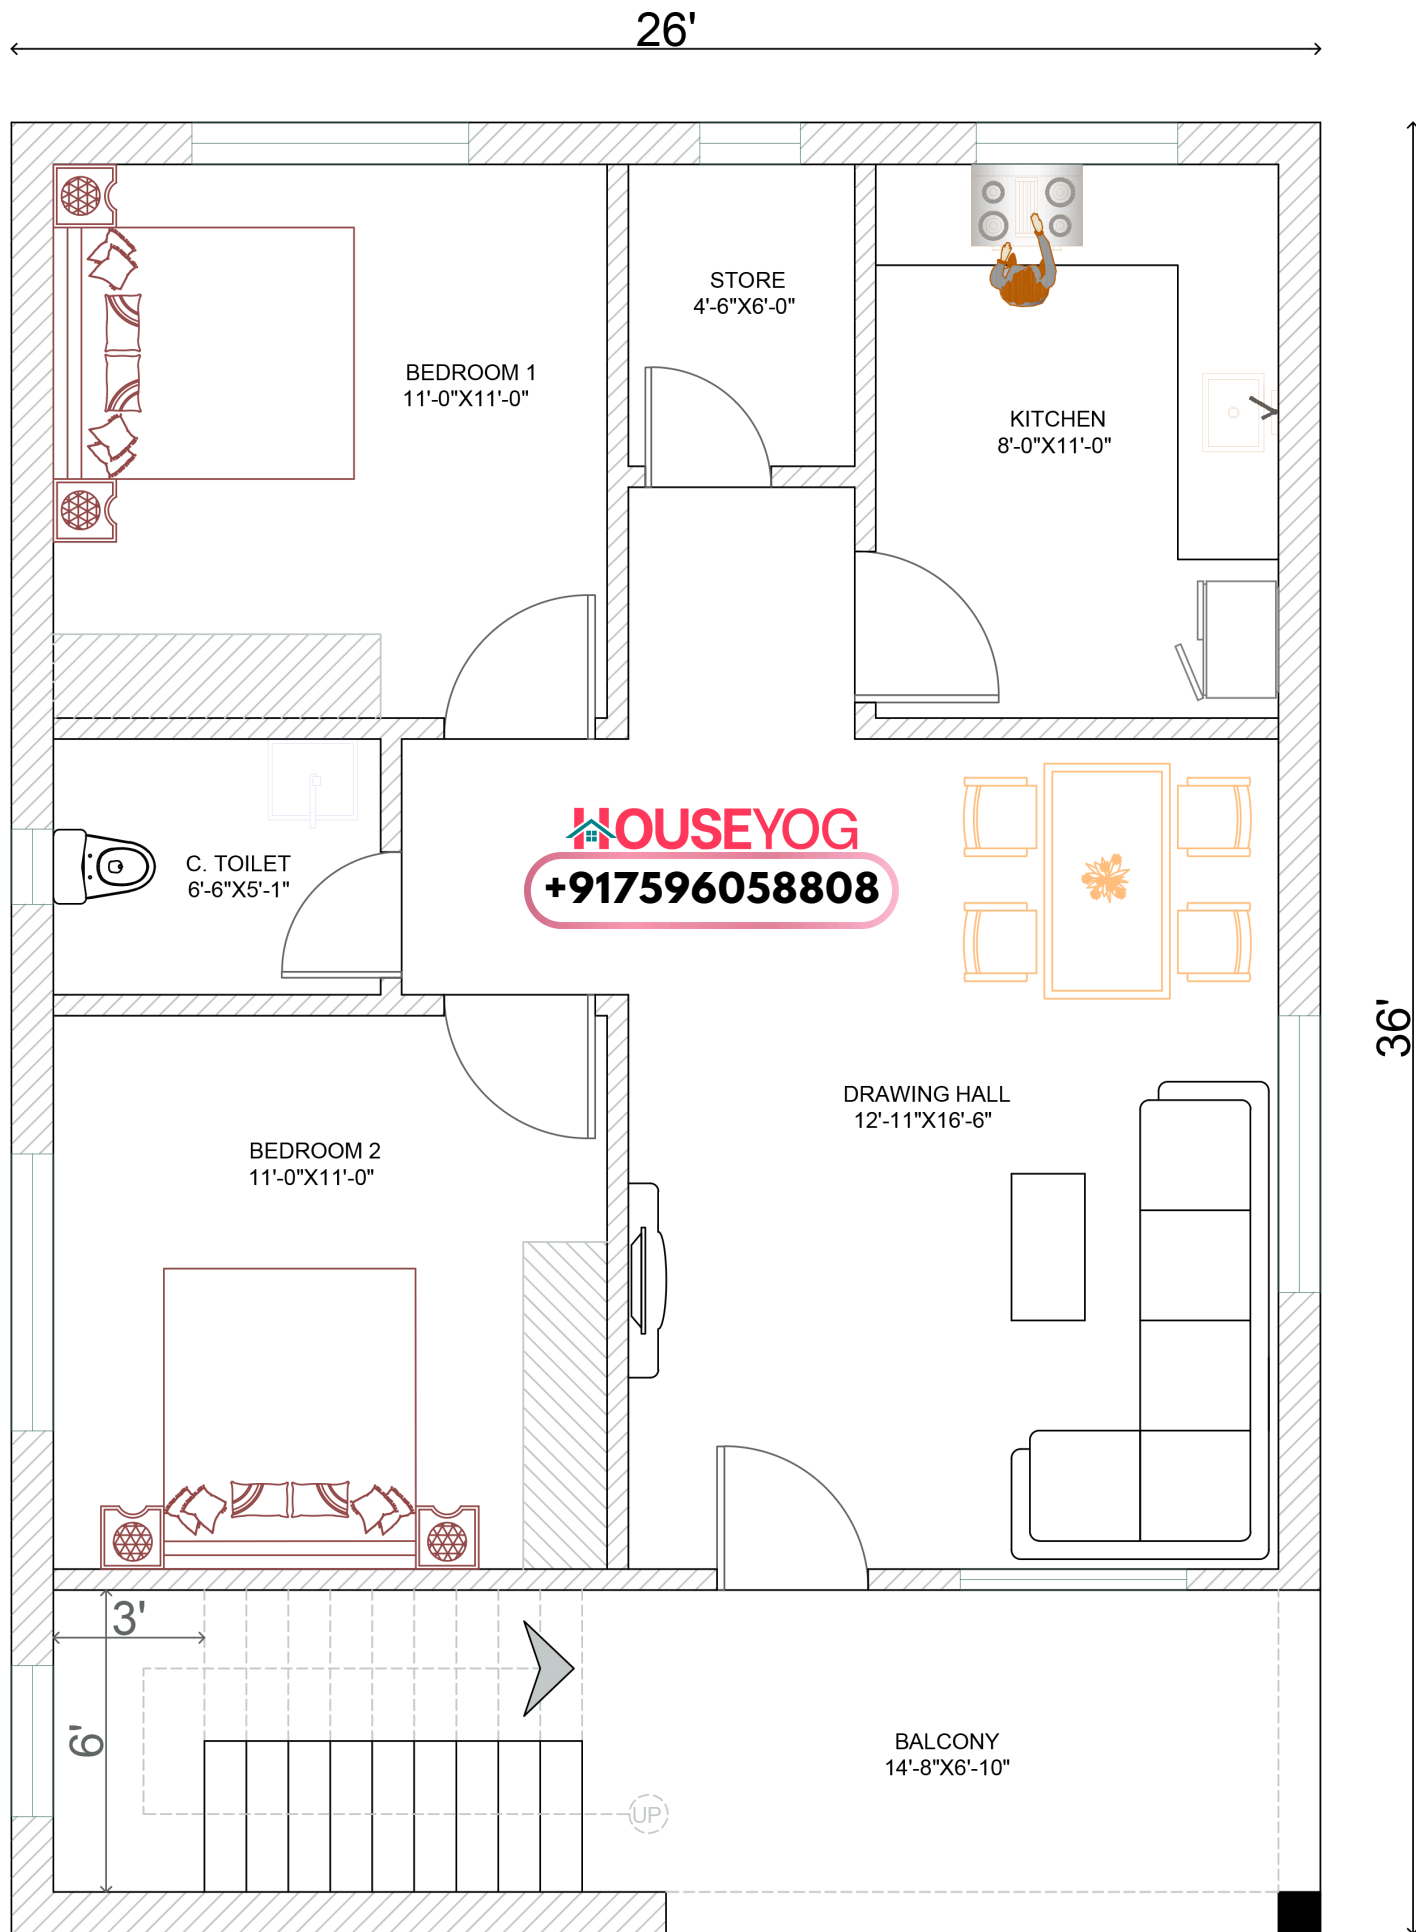

26x36 (936 sq ft) House Plan - West face - FP1297

Ground Floor Plan