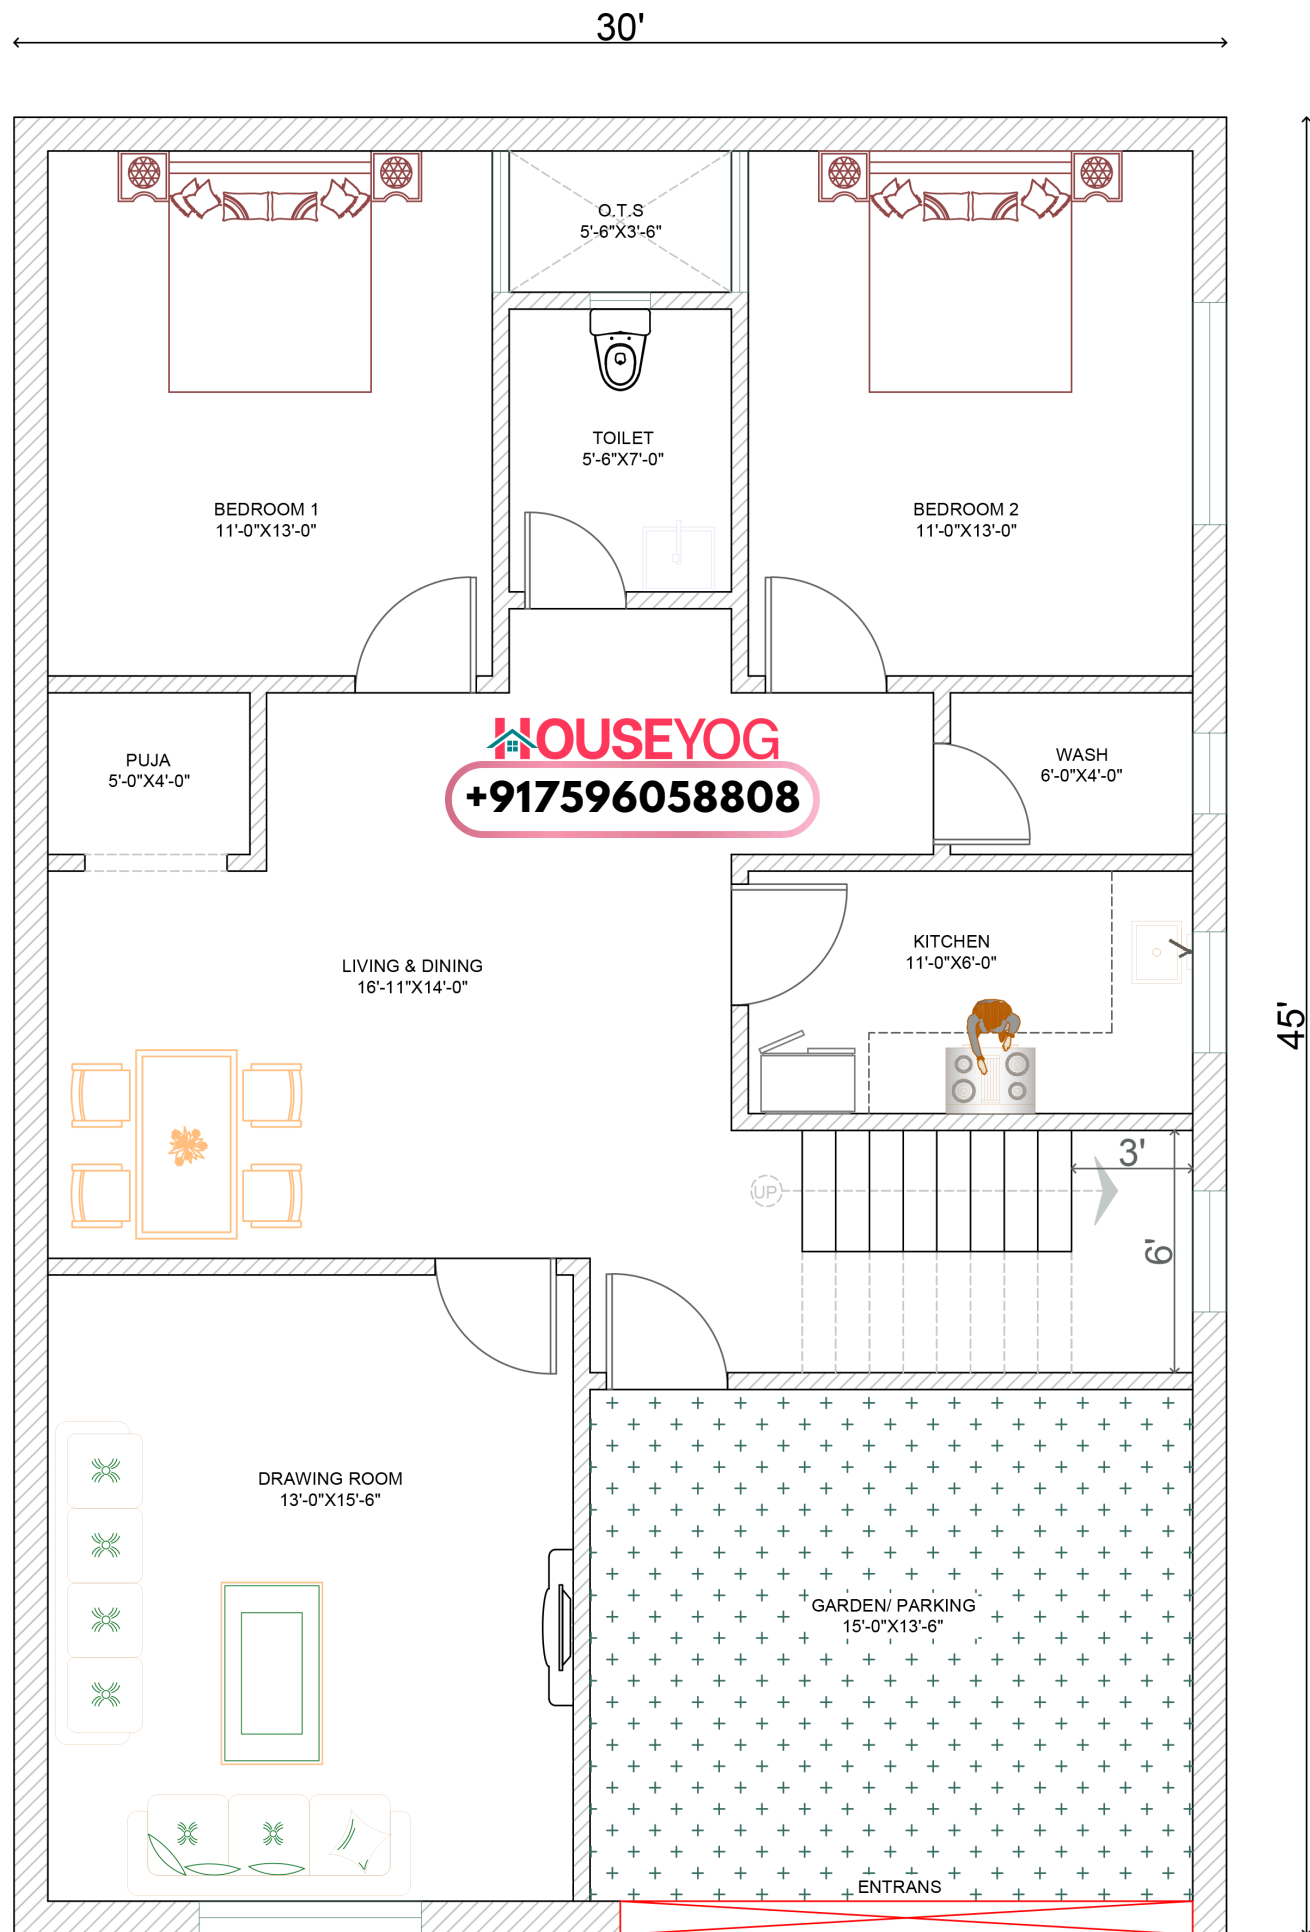

30x45 (1350 sq ft) House Plan - South face - FP1294

Ground Floor Plan