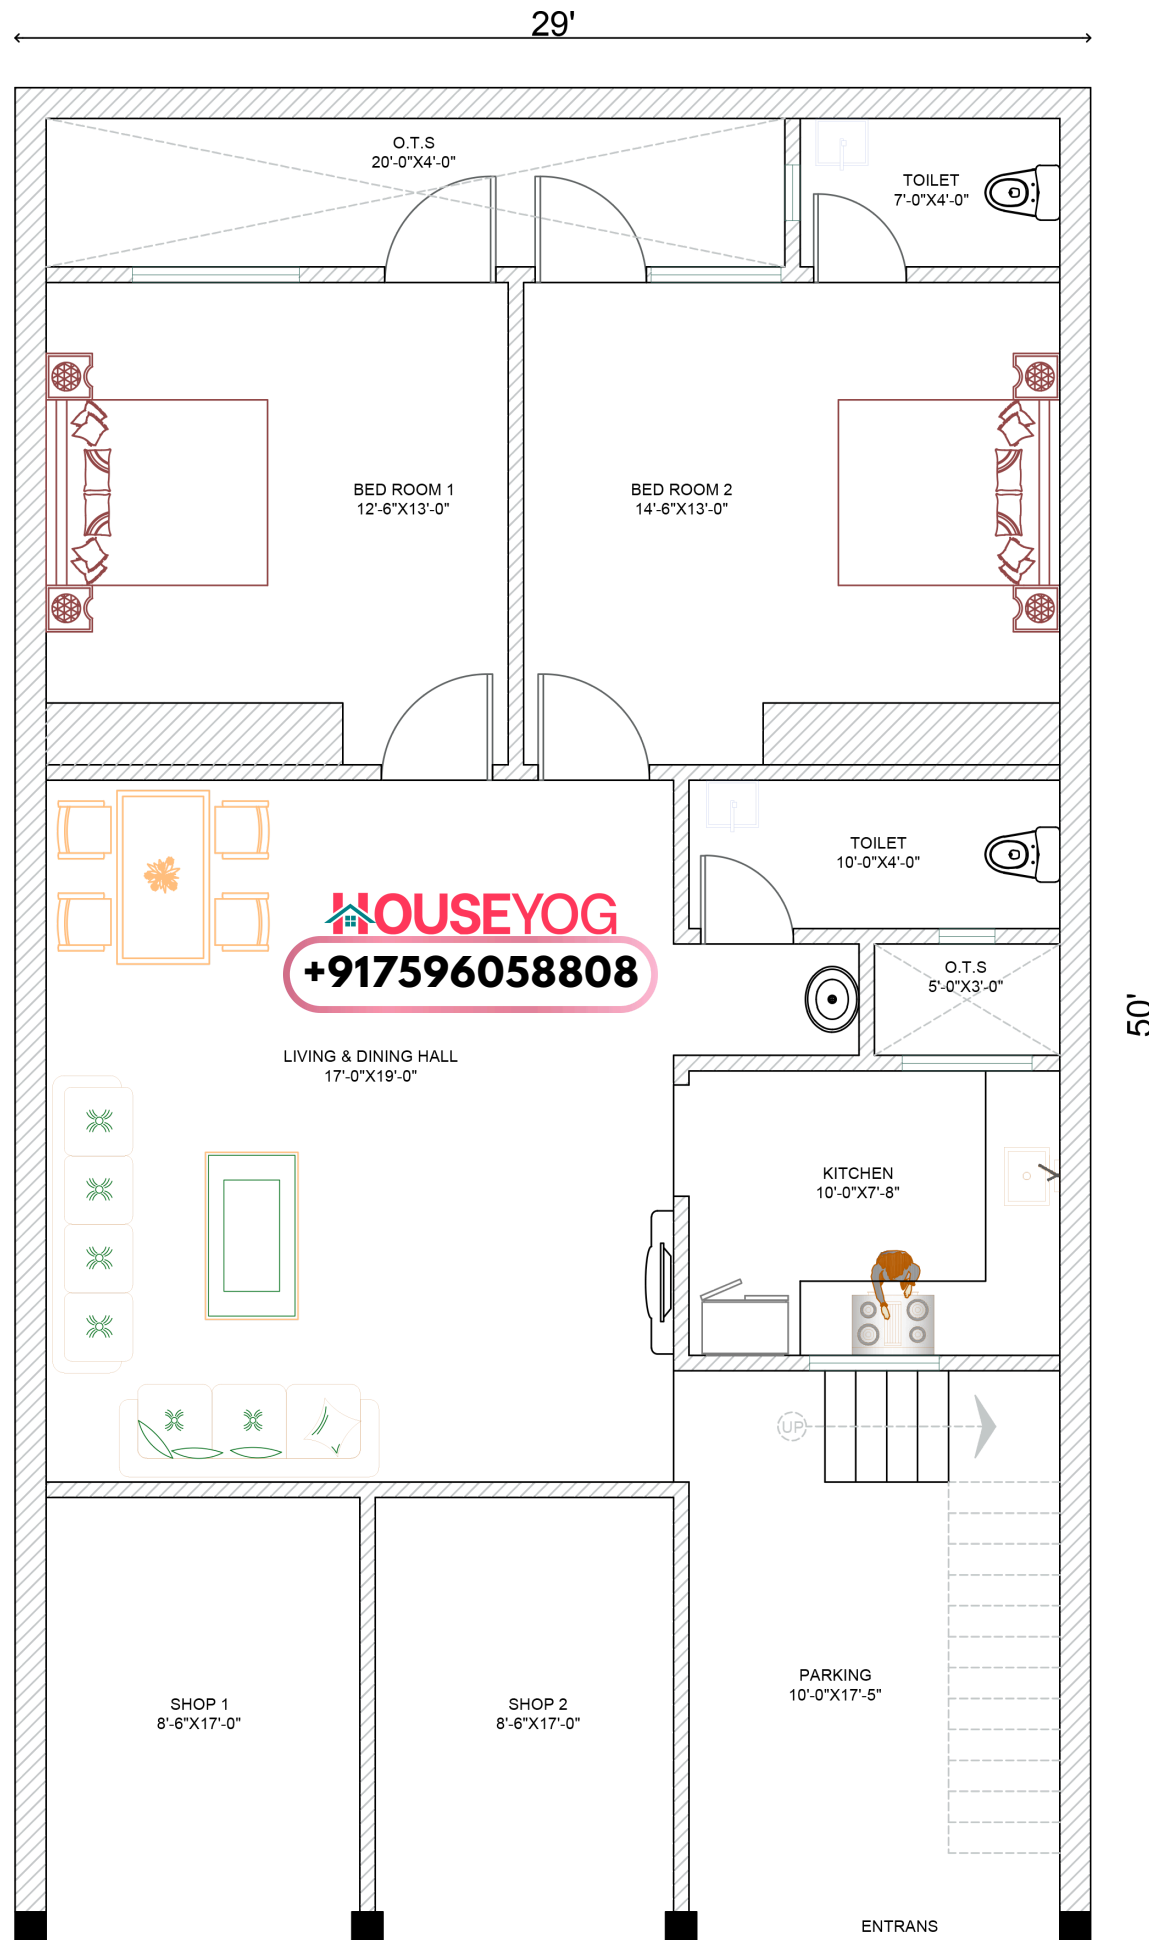

29x50 (1450 sq ft) House Plan - North face - FPI292

Ground Floor Plan