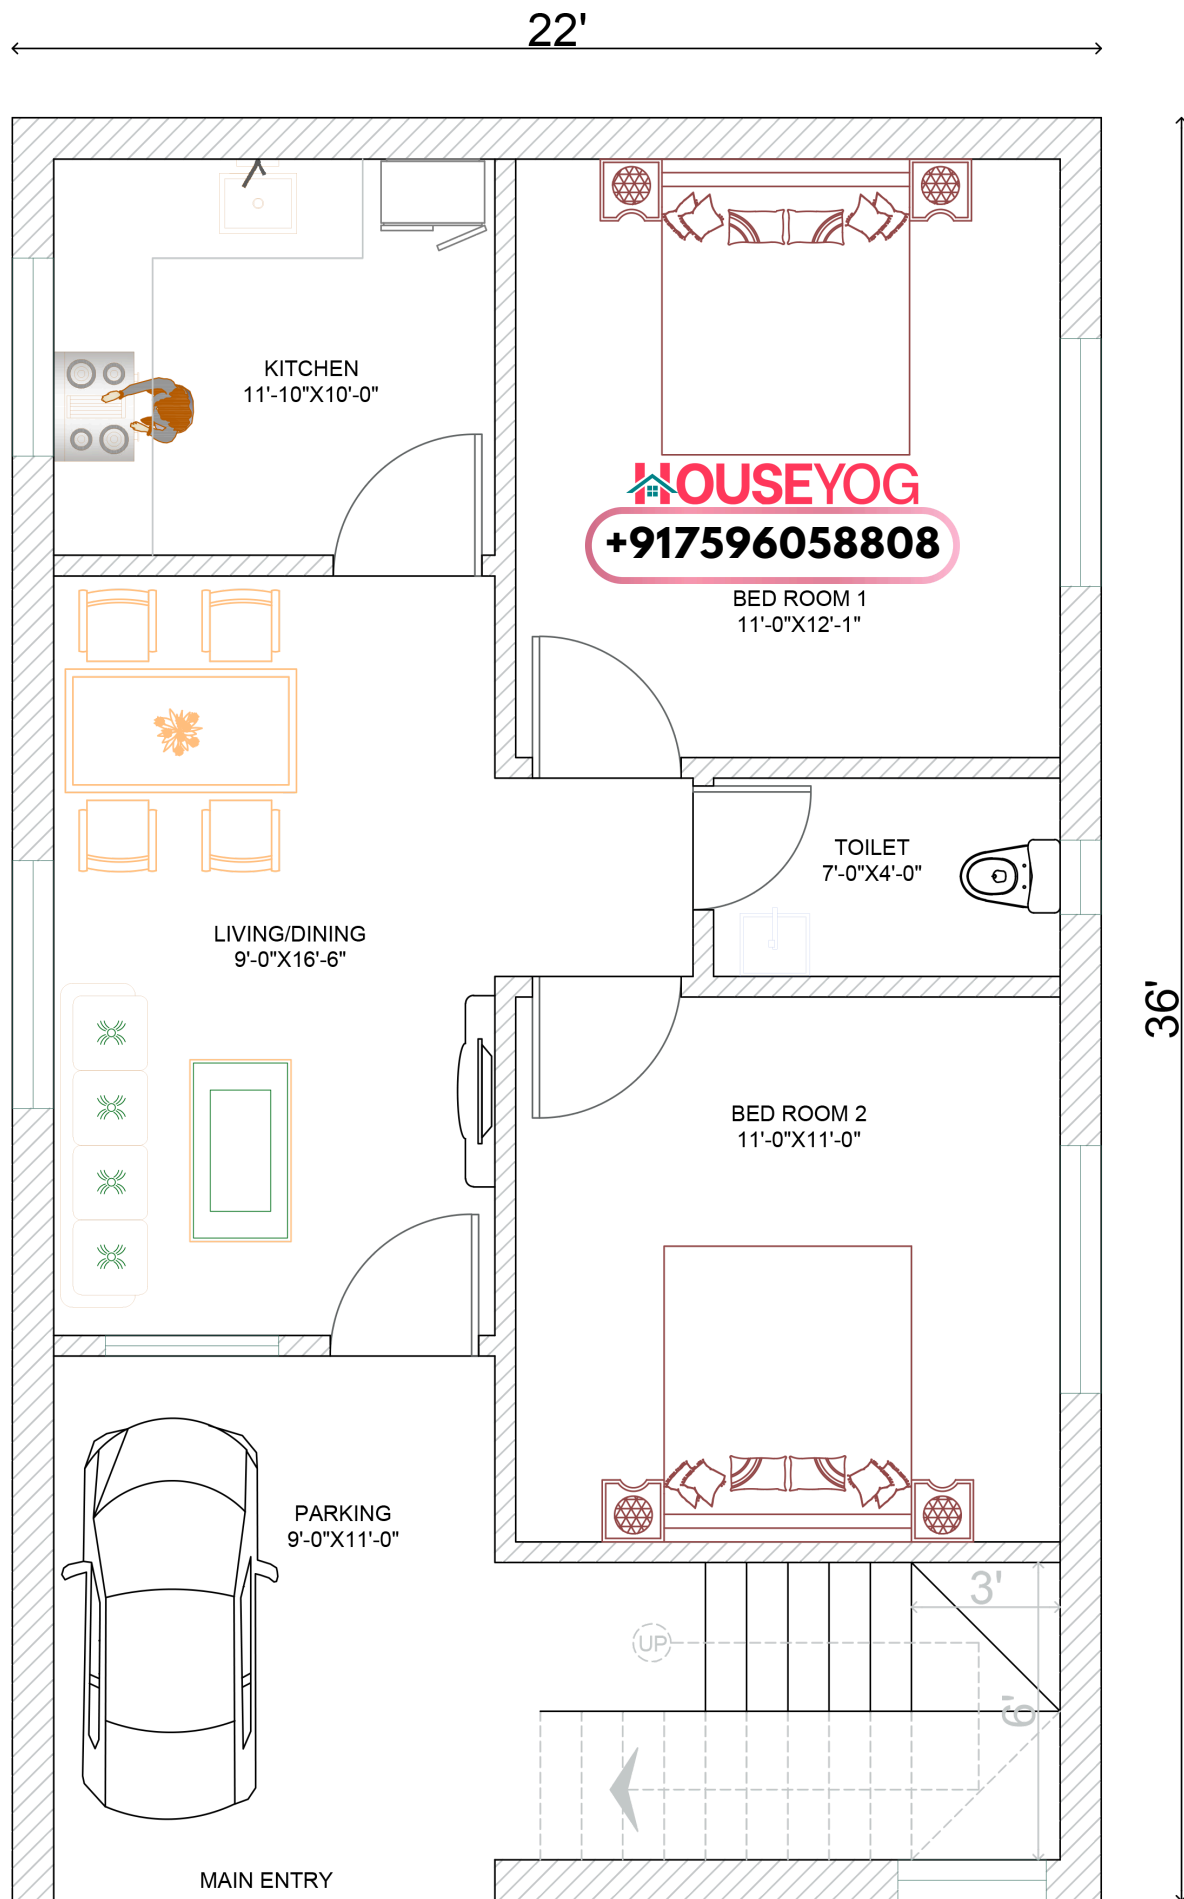

22x36 (792 sq ft) House Plan - North face - FP1291

Ground Floor Plan