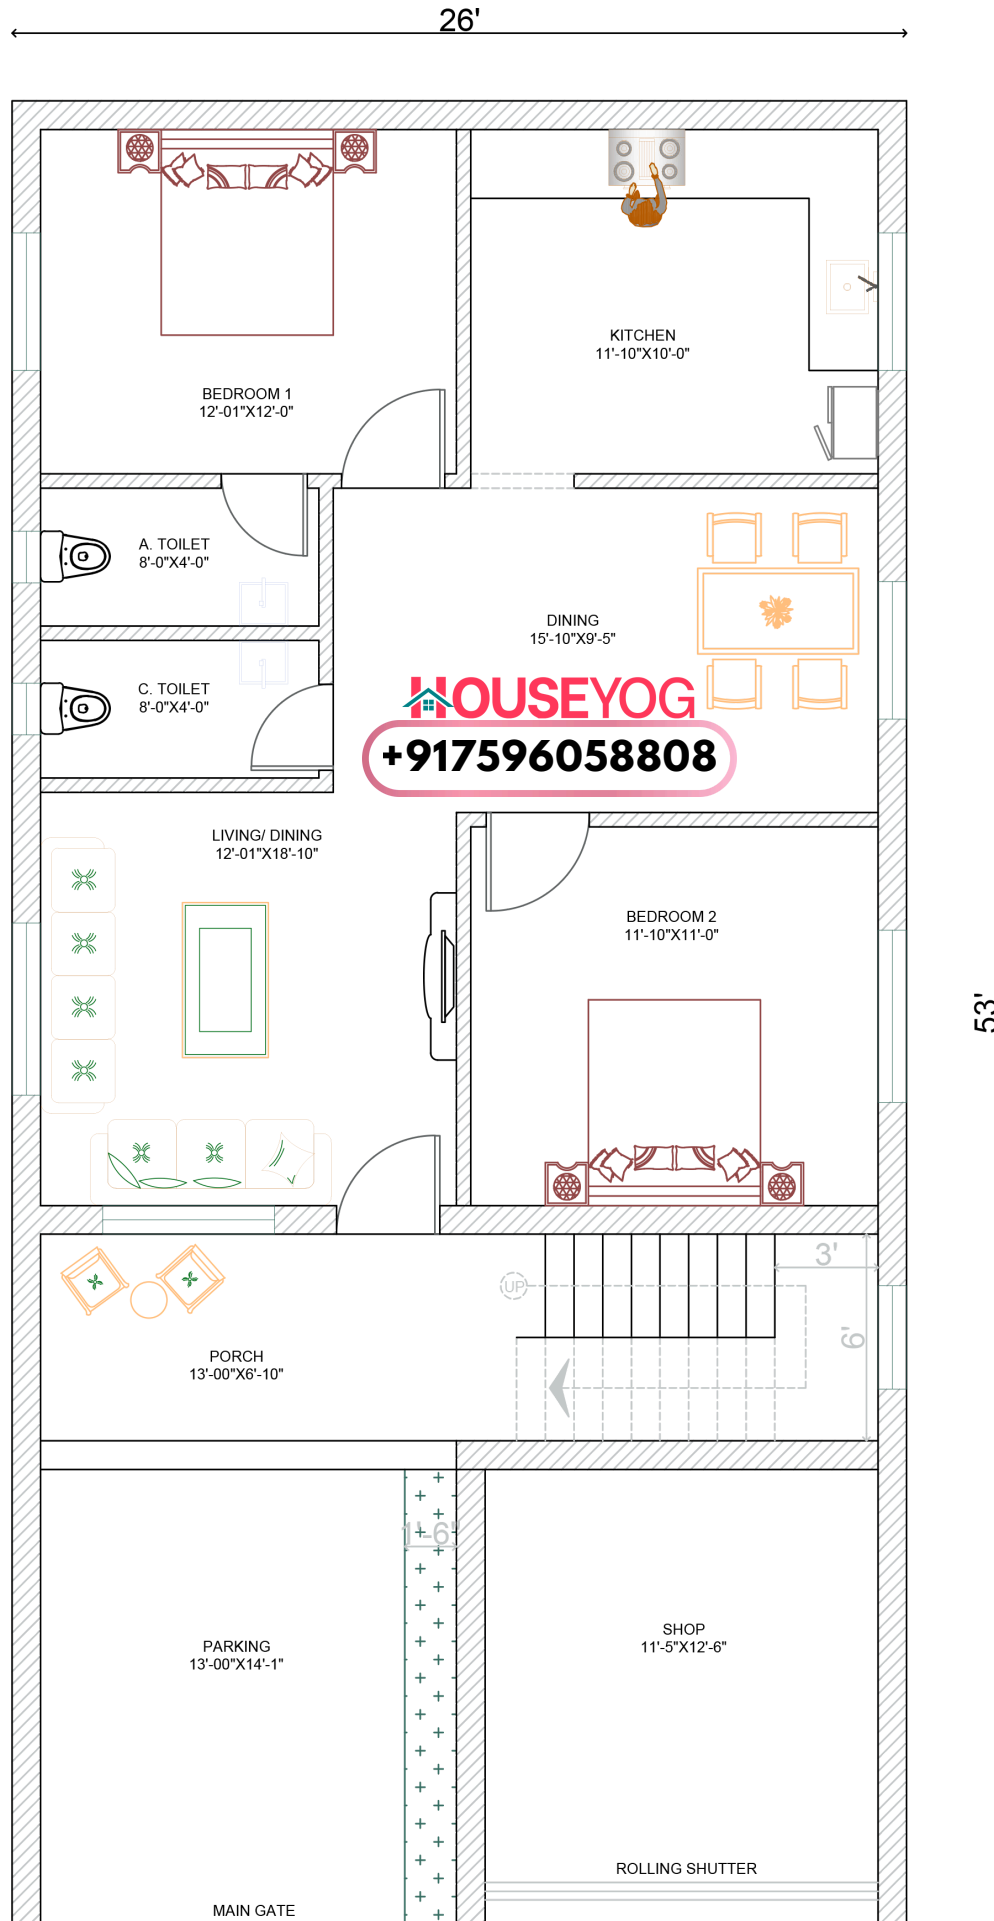

26x53 (1378 sq ft) House Plan - West face - FP1289

Ground Floor Plan