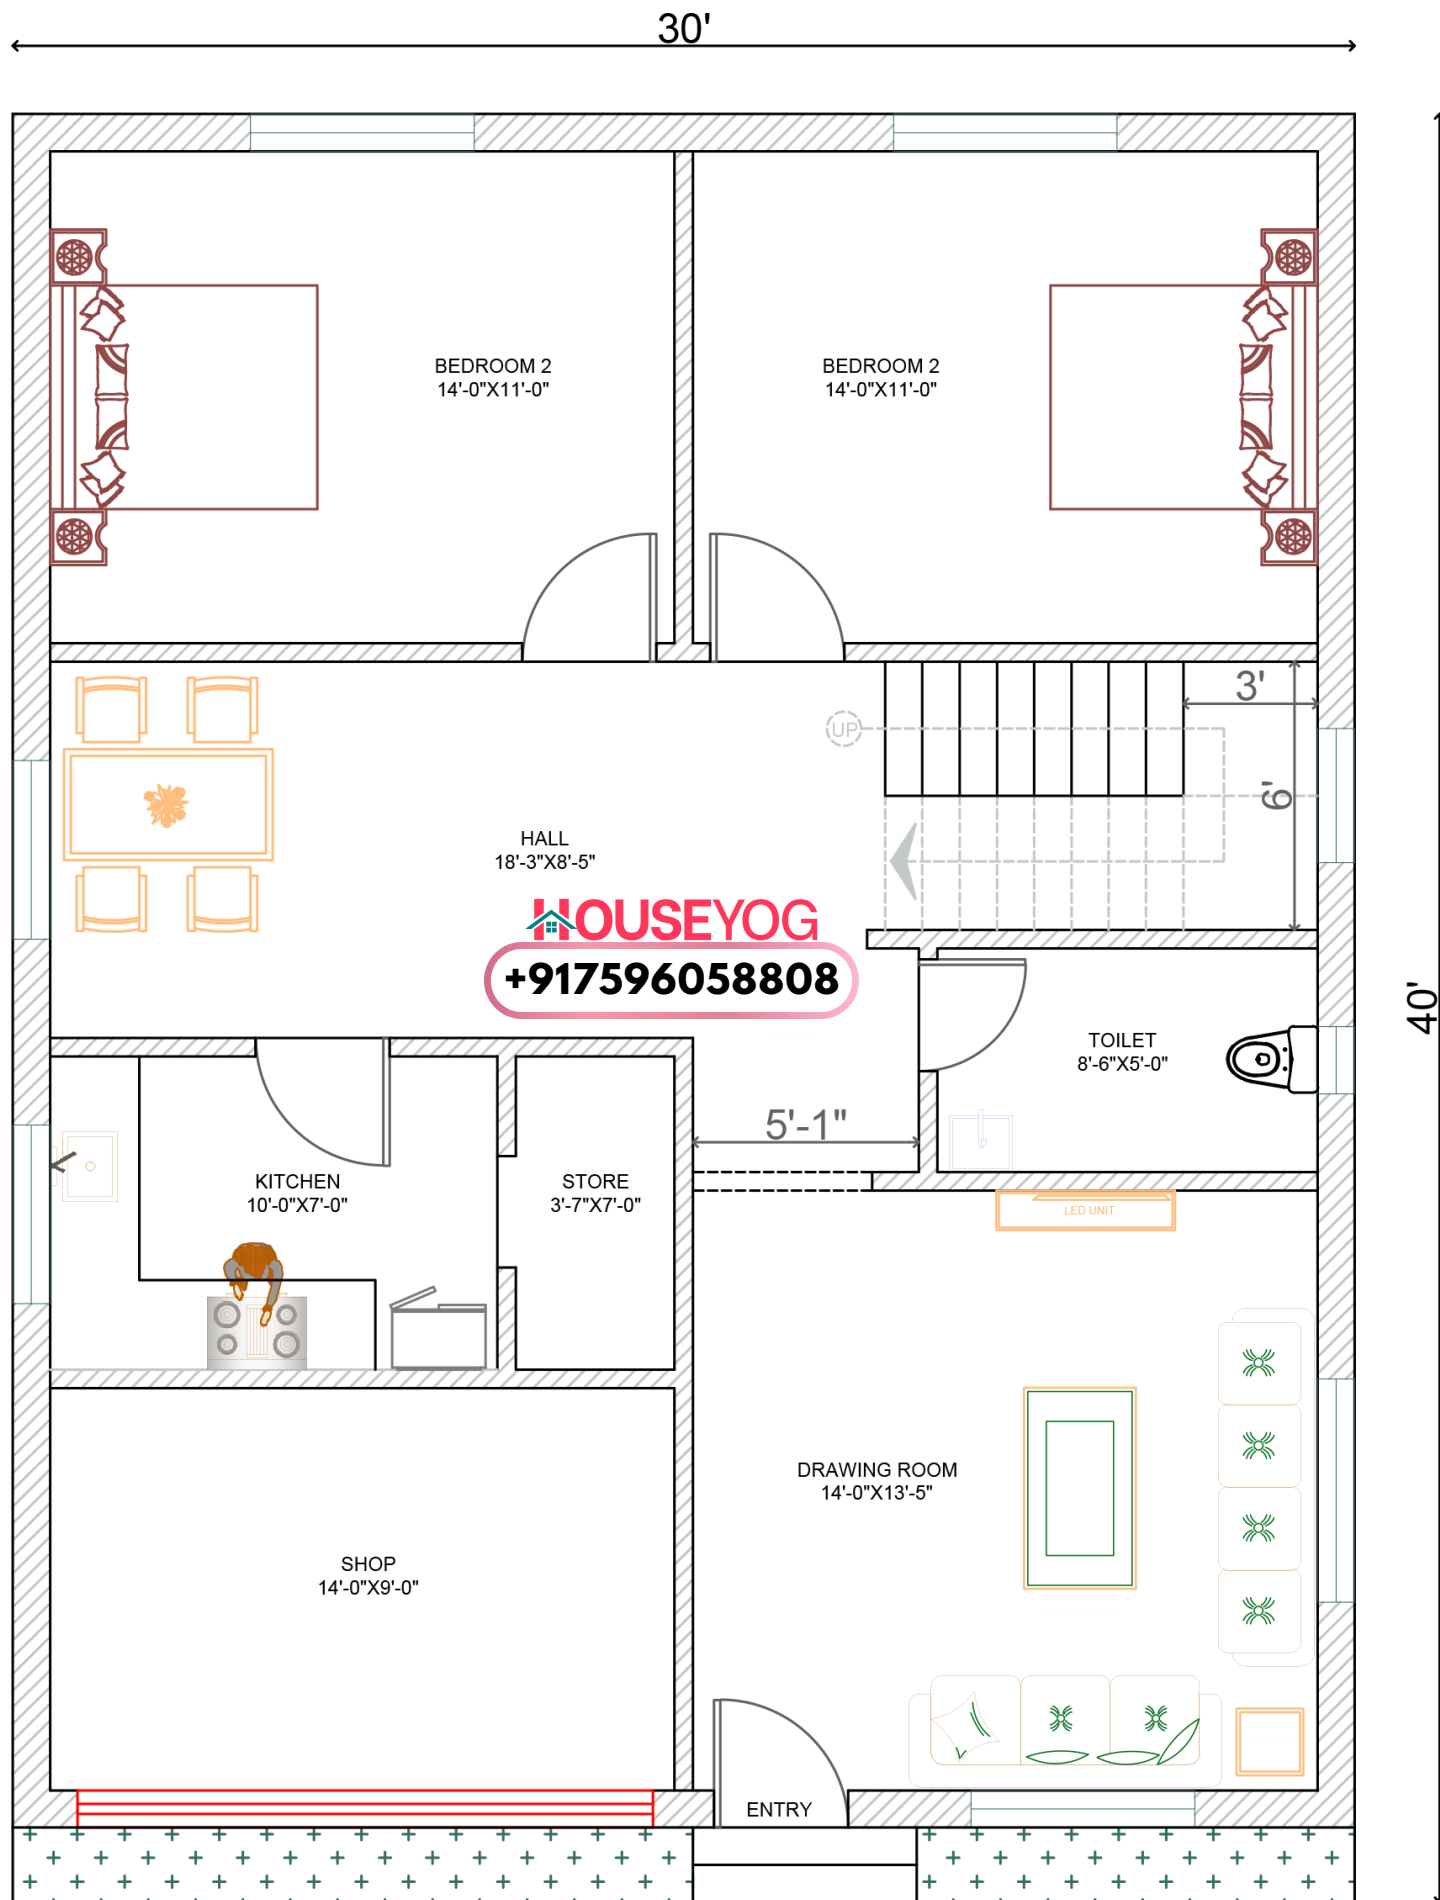

30x40 (1200 sq ft) House Plan - East face - FP1287

Ground Floor Plan