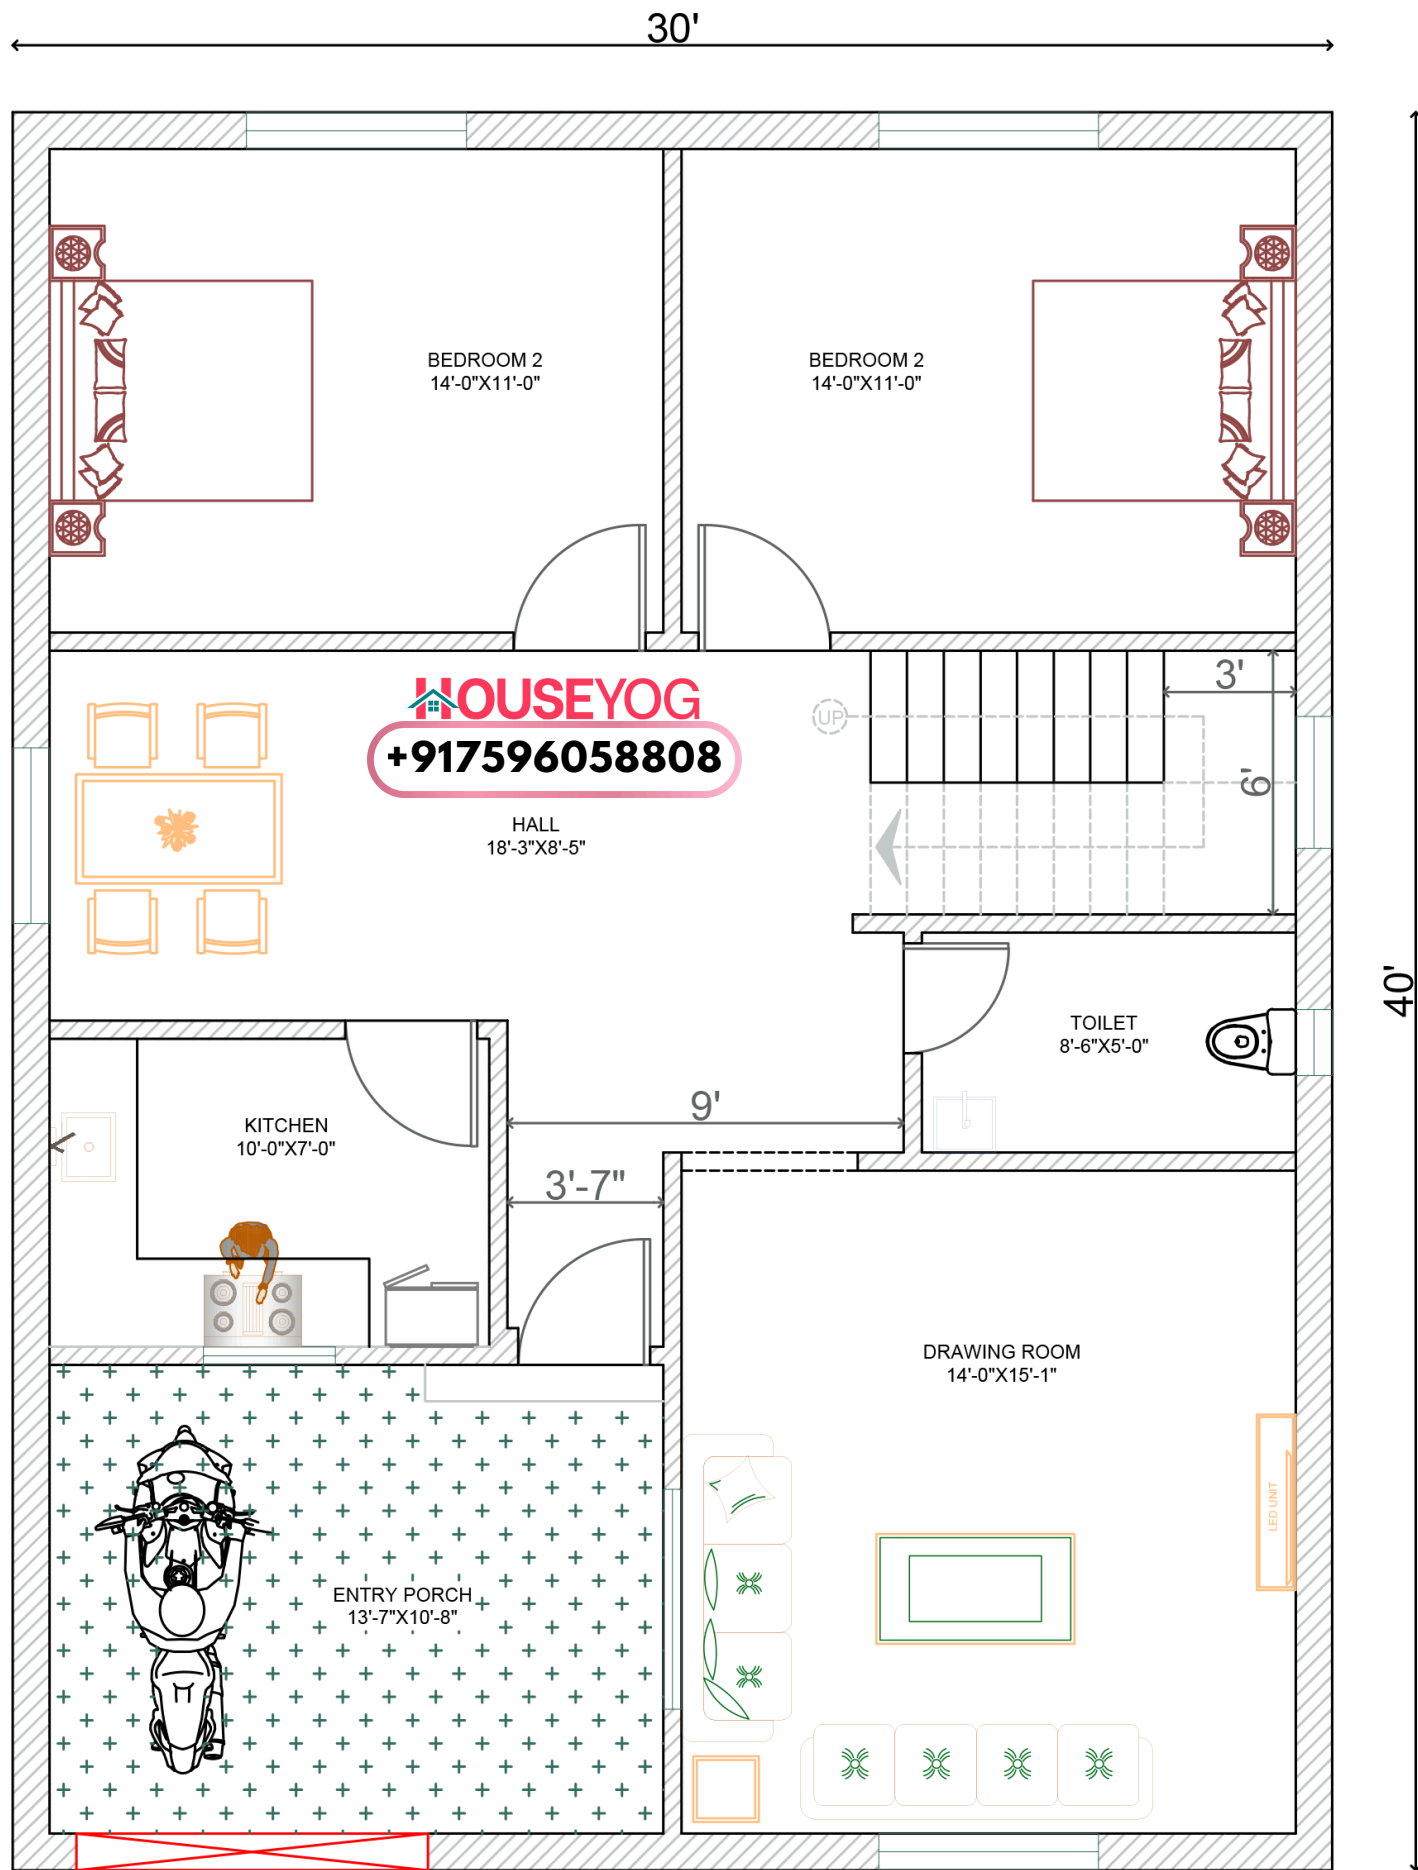

30x40 (1200 sq ft) House Plan - East face - FP1286

Ground Floor Plan