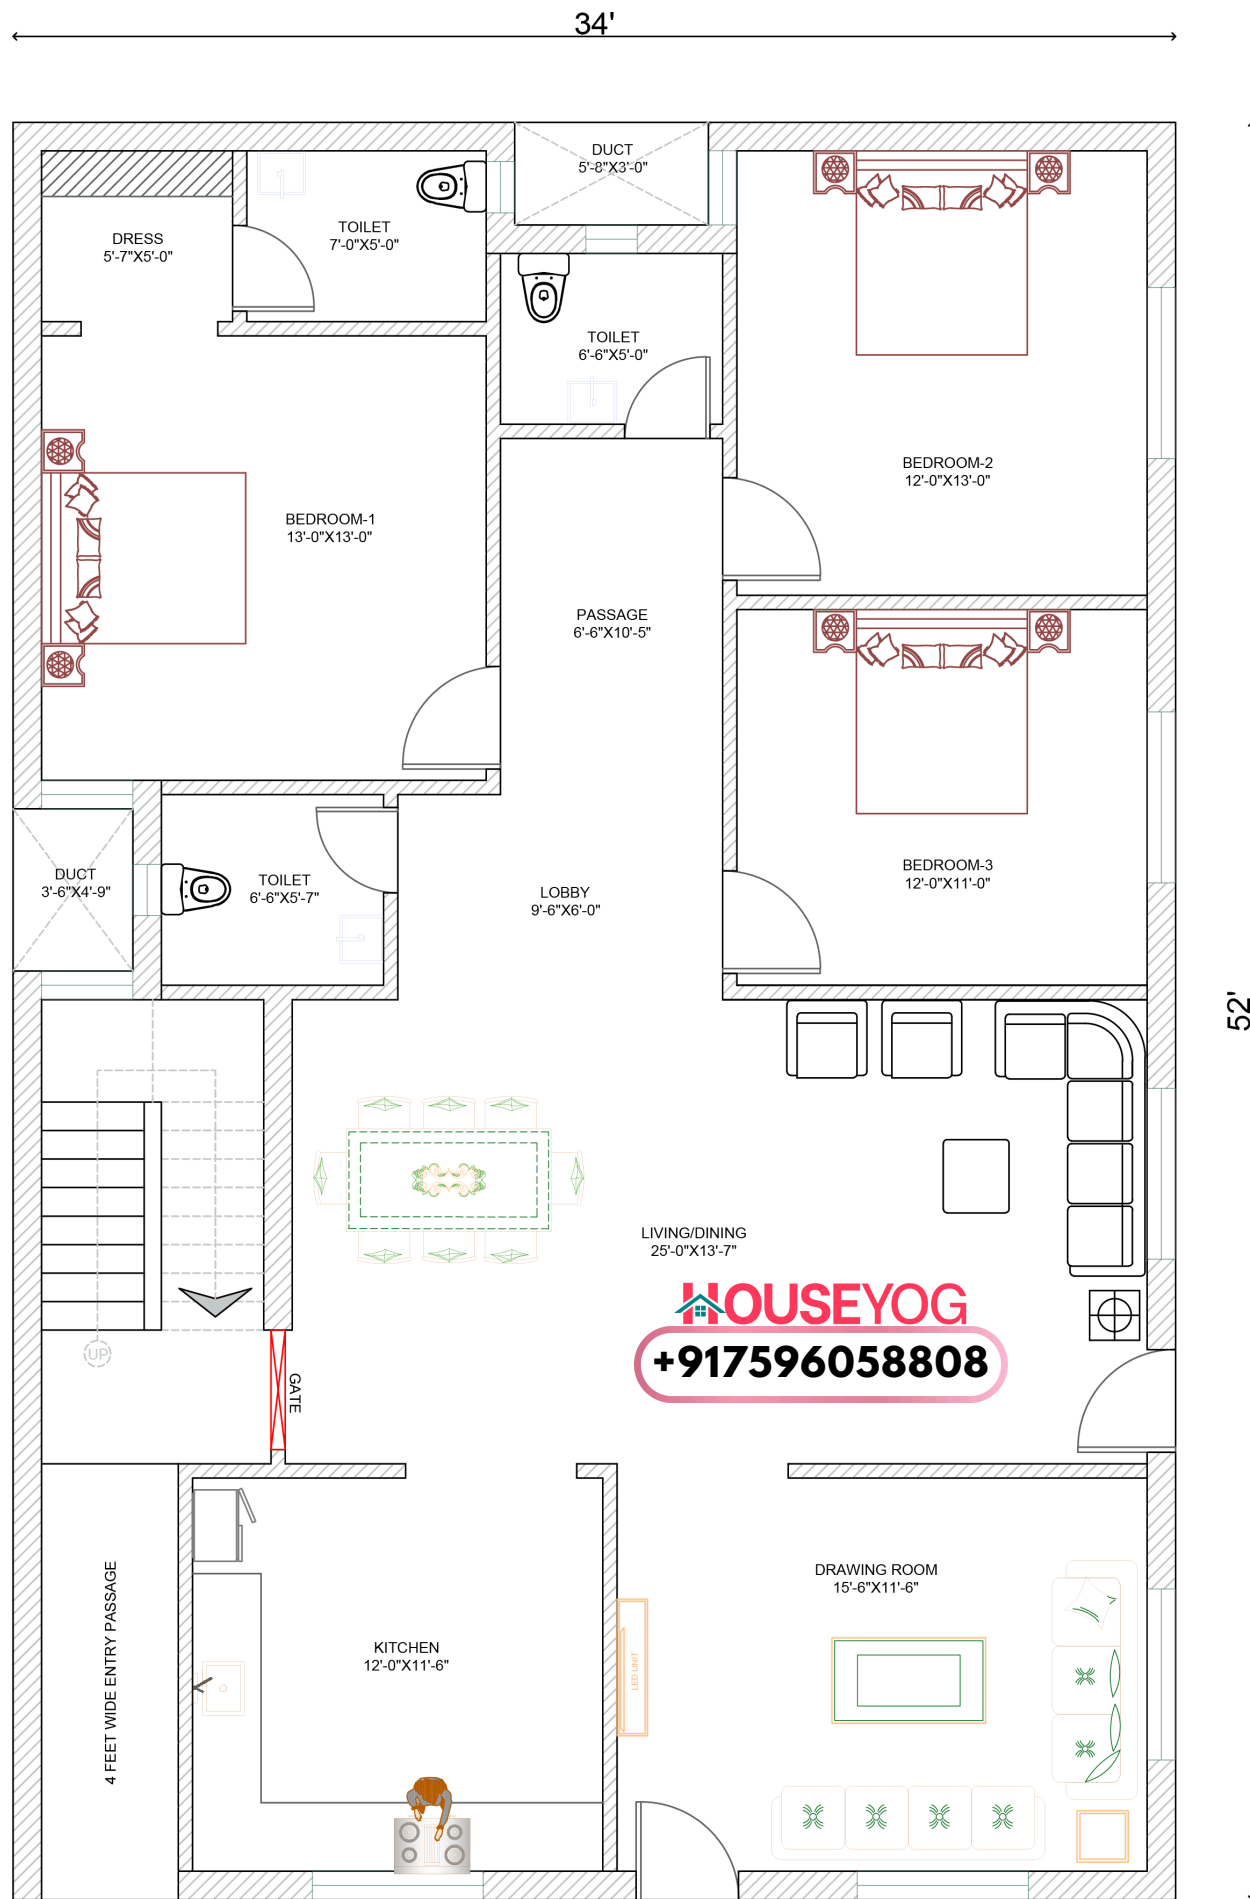

34x52 (1768 sq ft) House Plan - East face - FP1285

Ground Floor Plan