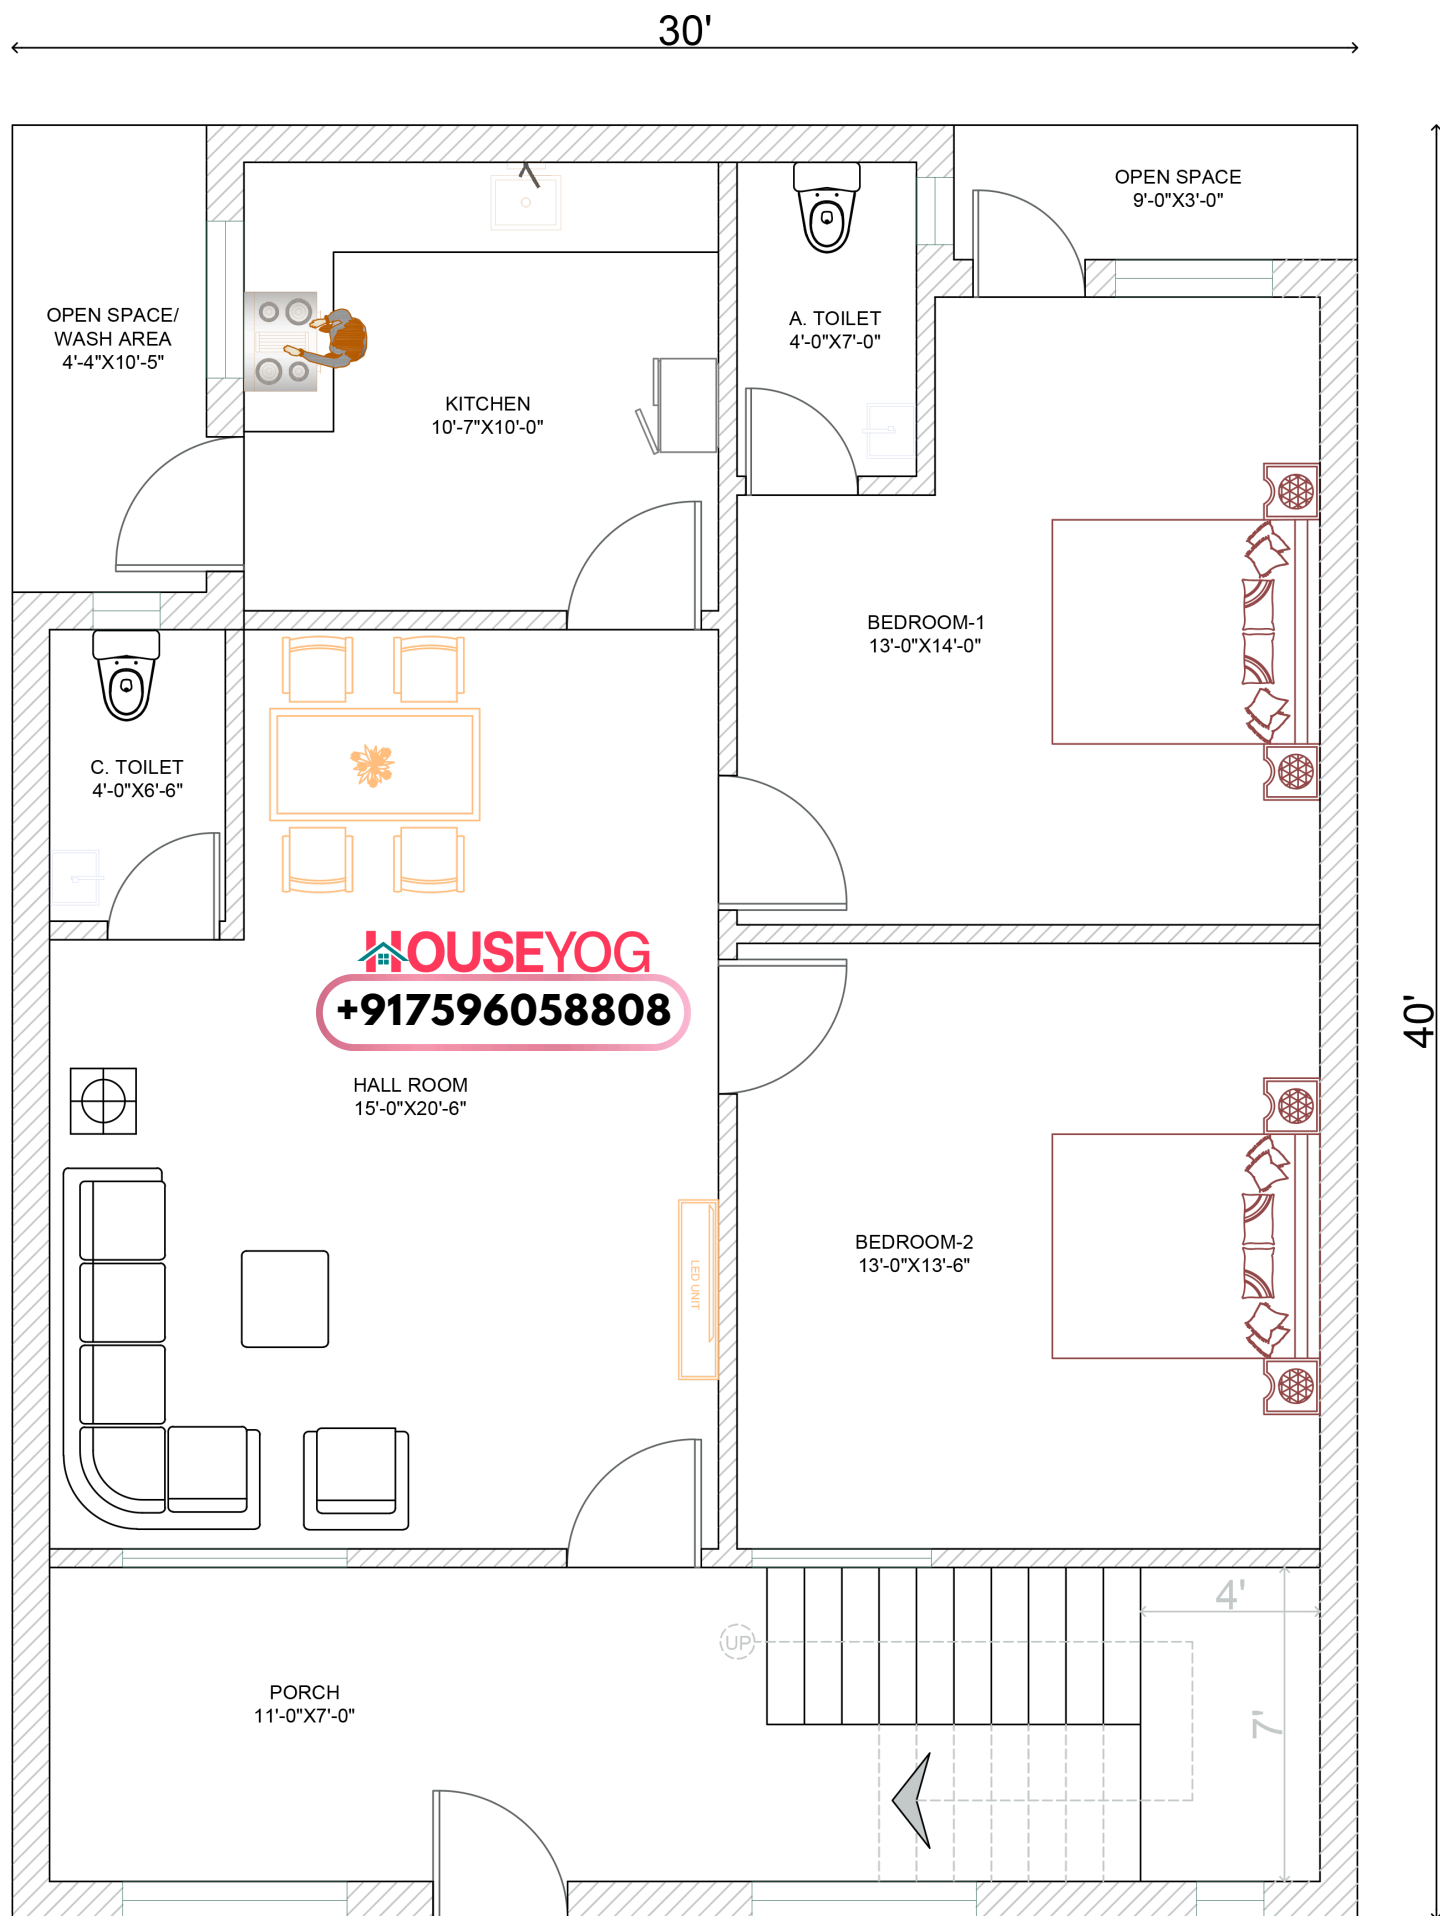

30x40 (1200 sq ft) House Plan - North face - FP1283

Ground Floor Plan