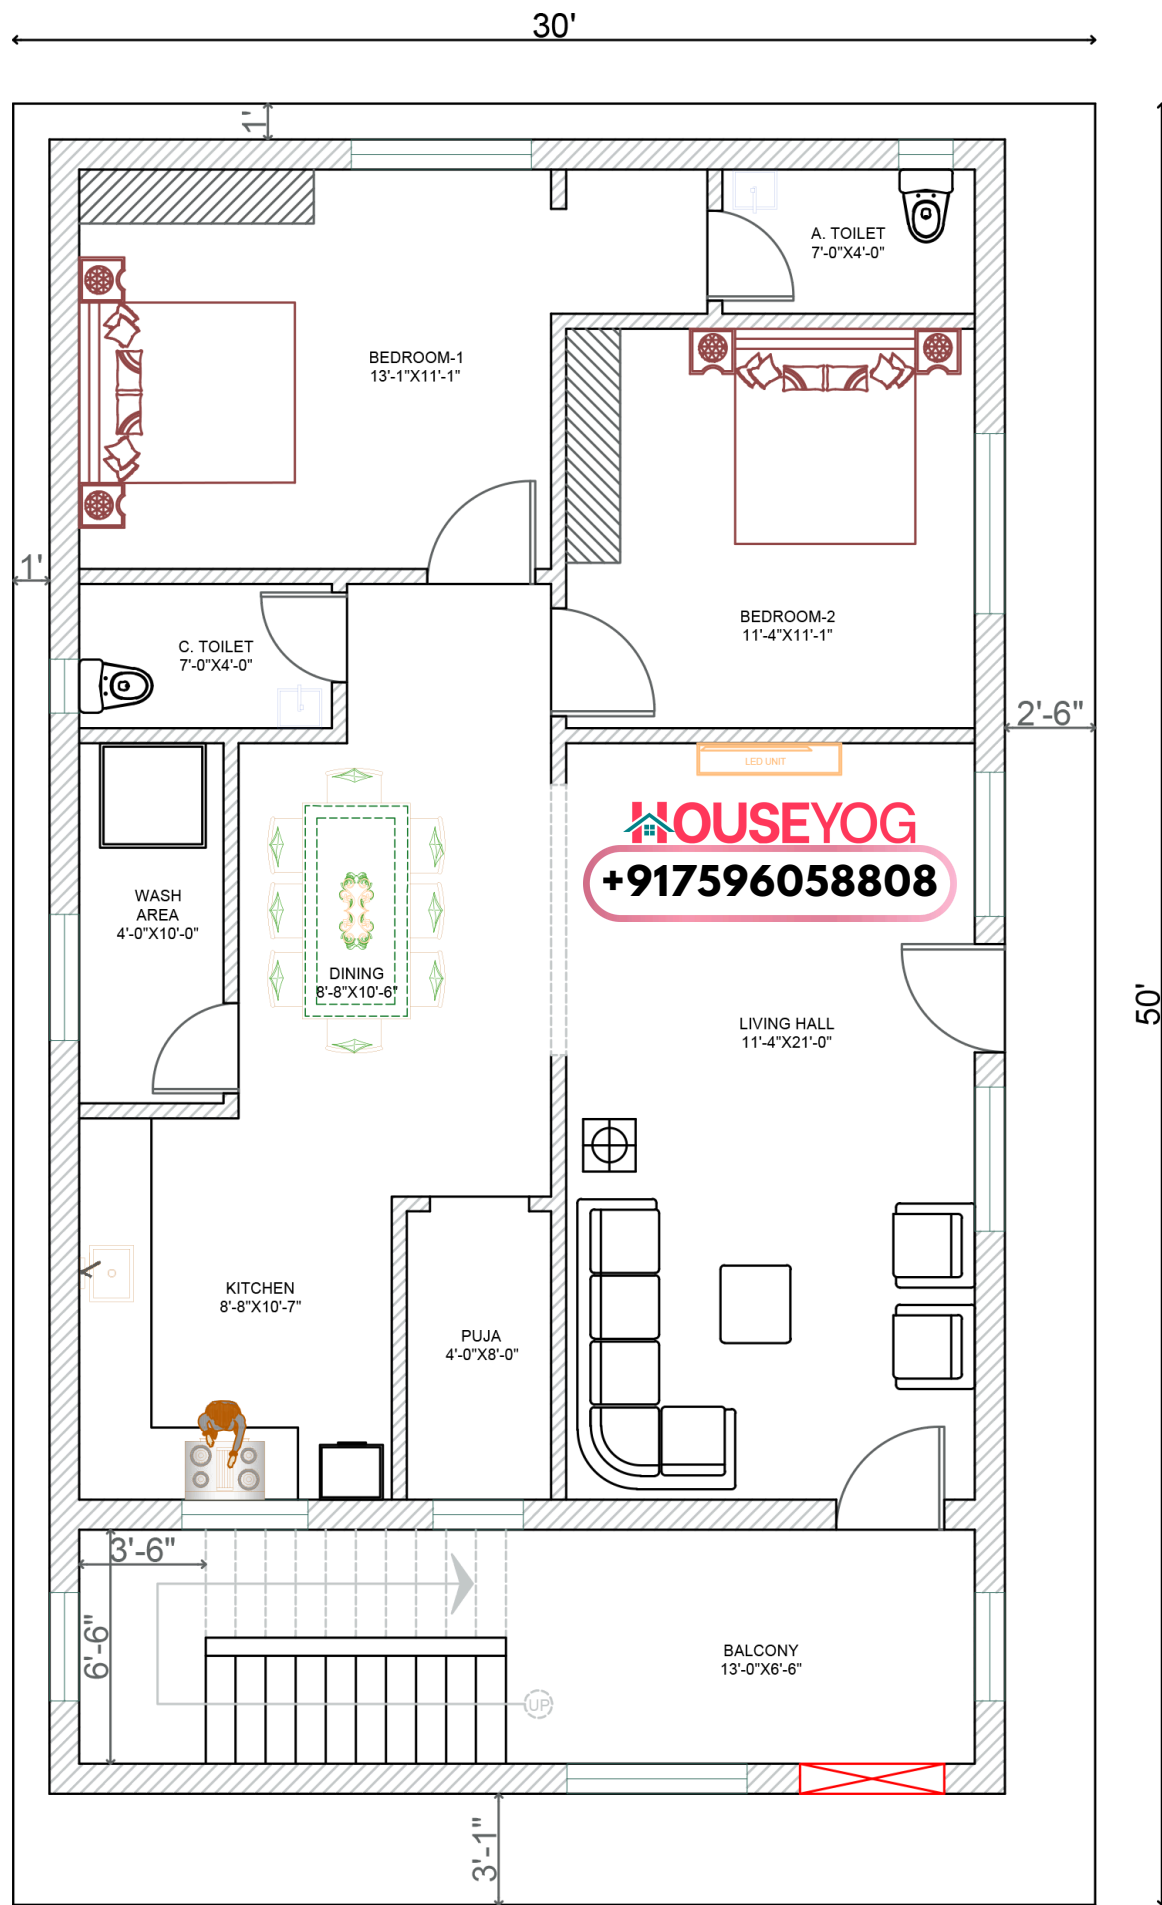

30x50 (1500 sq ft) House Plan - East face - FP1282

Ground Floor Plan