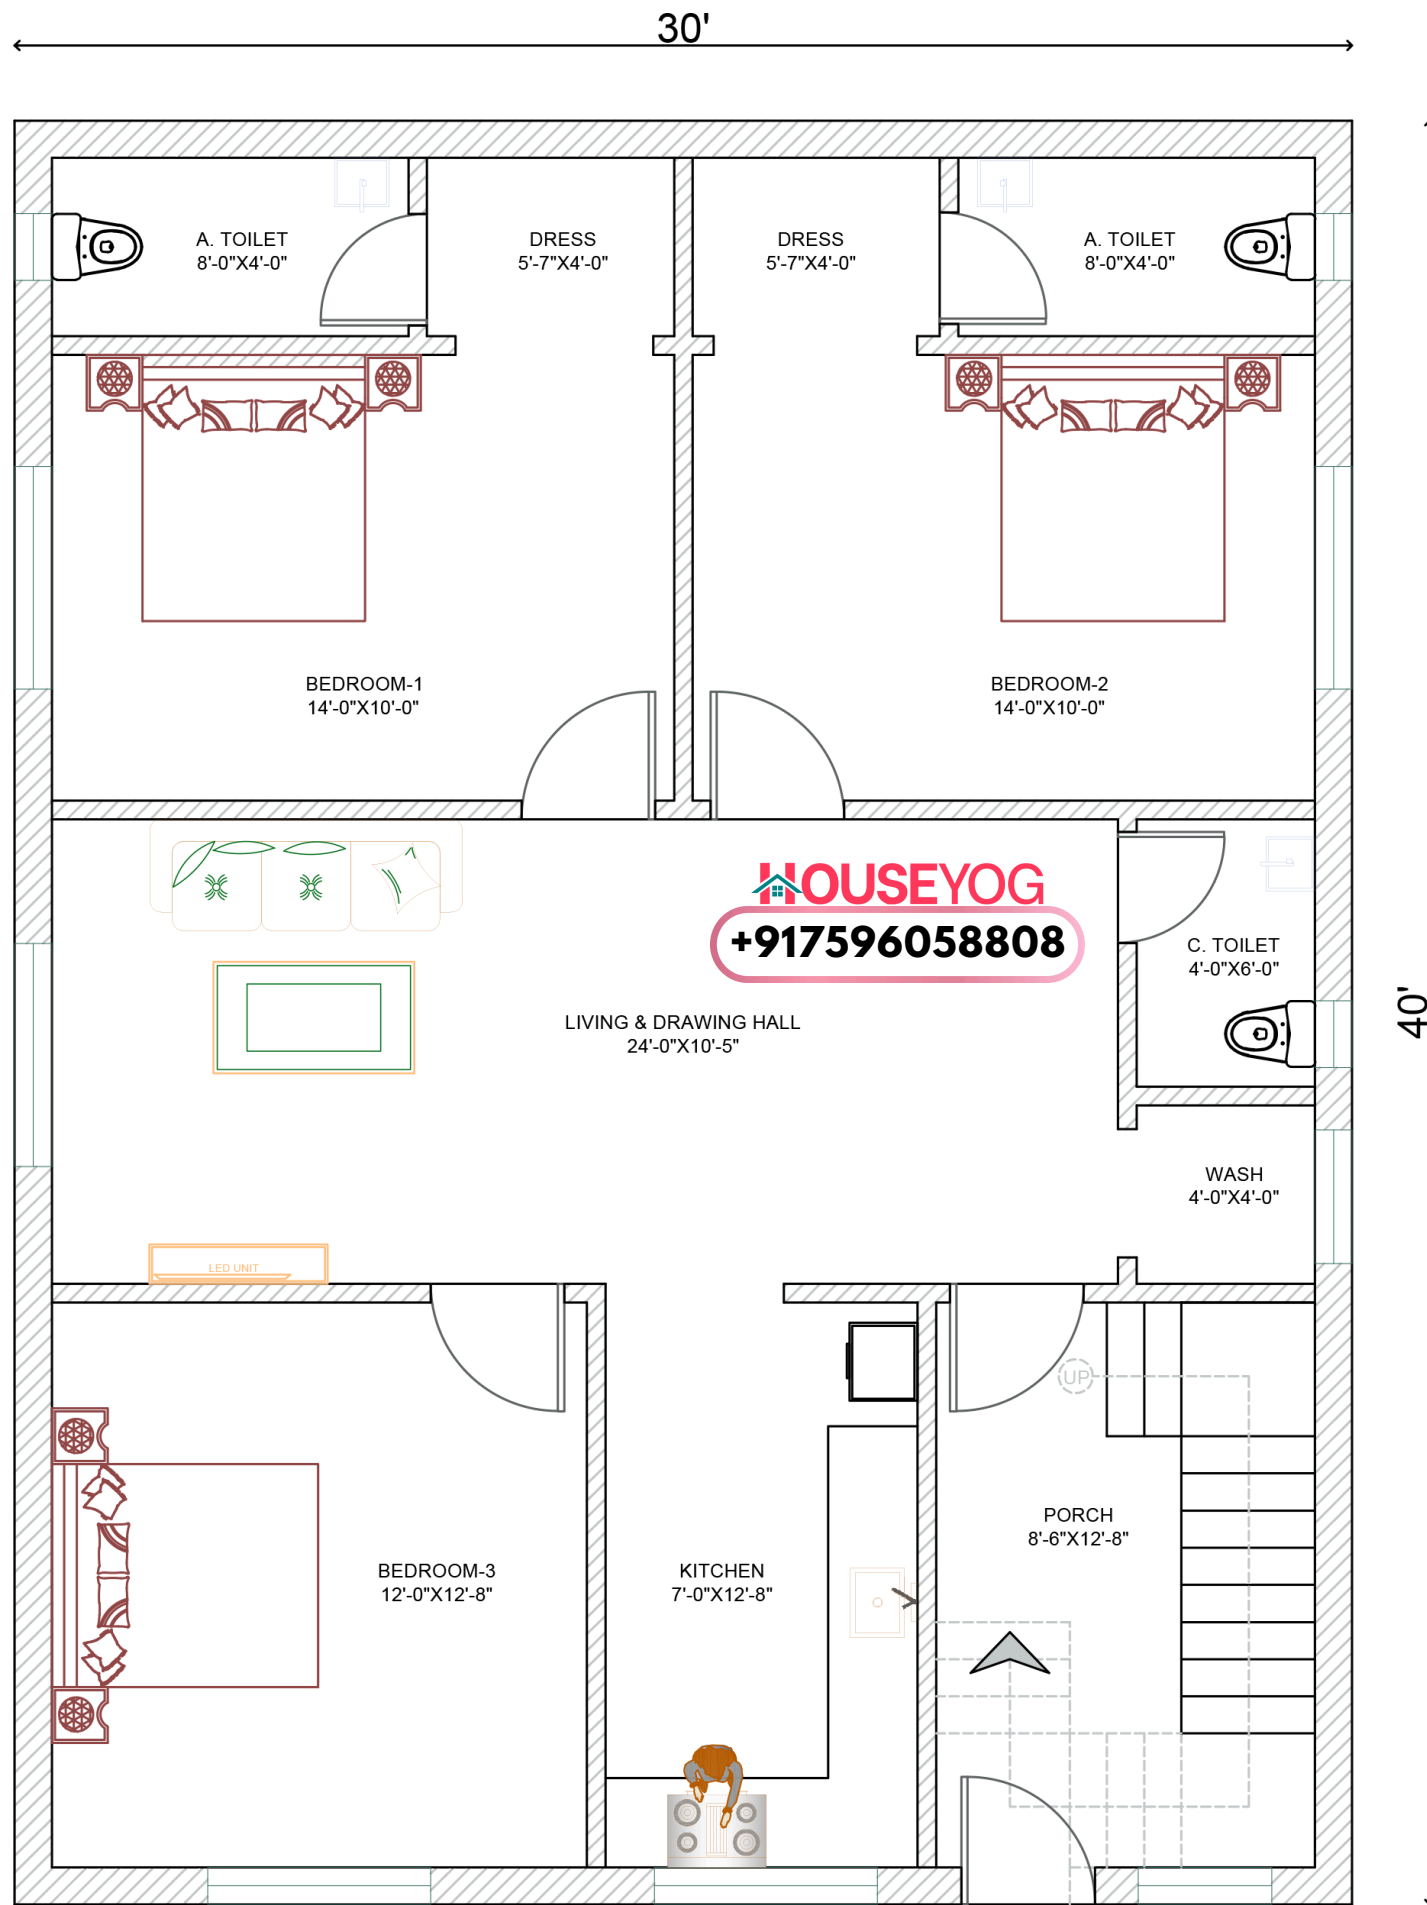

30x40 (1200 sq ft) House Plan - West face - FP1281

Ground Floor Plan