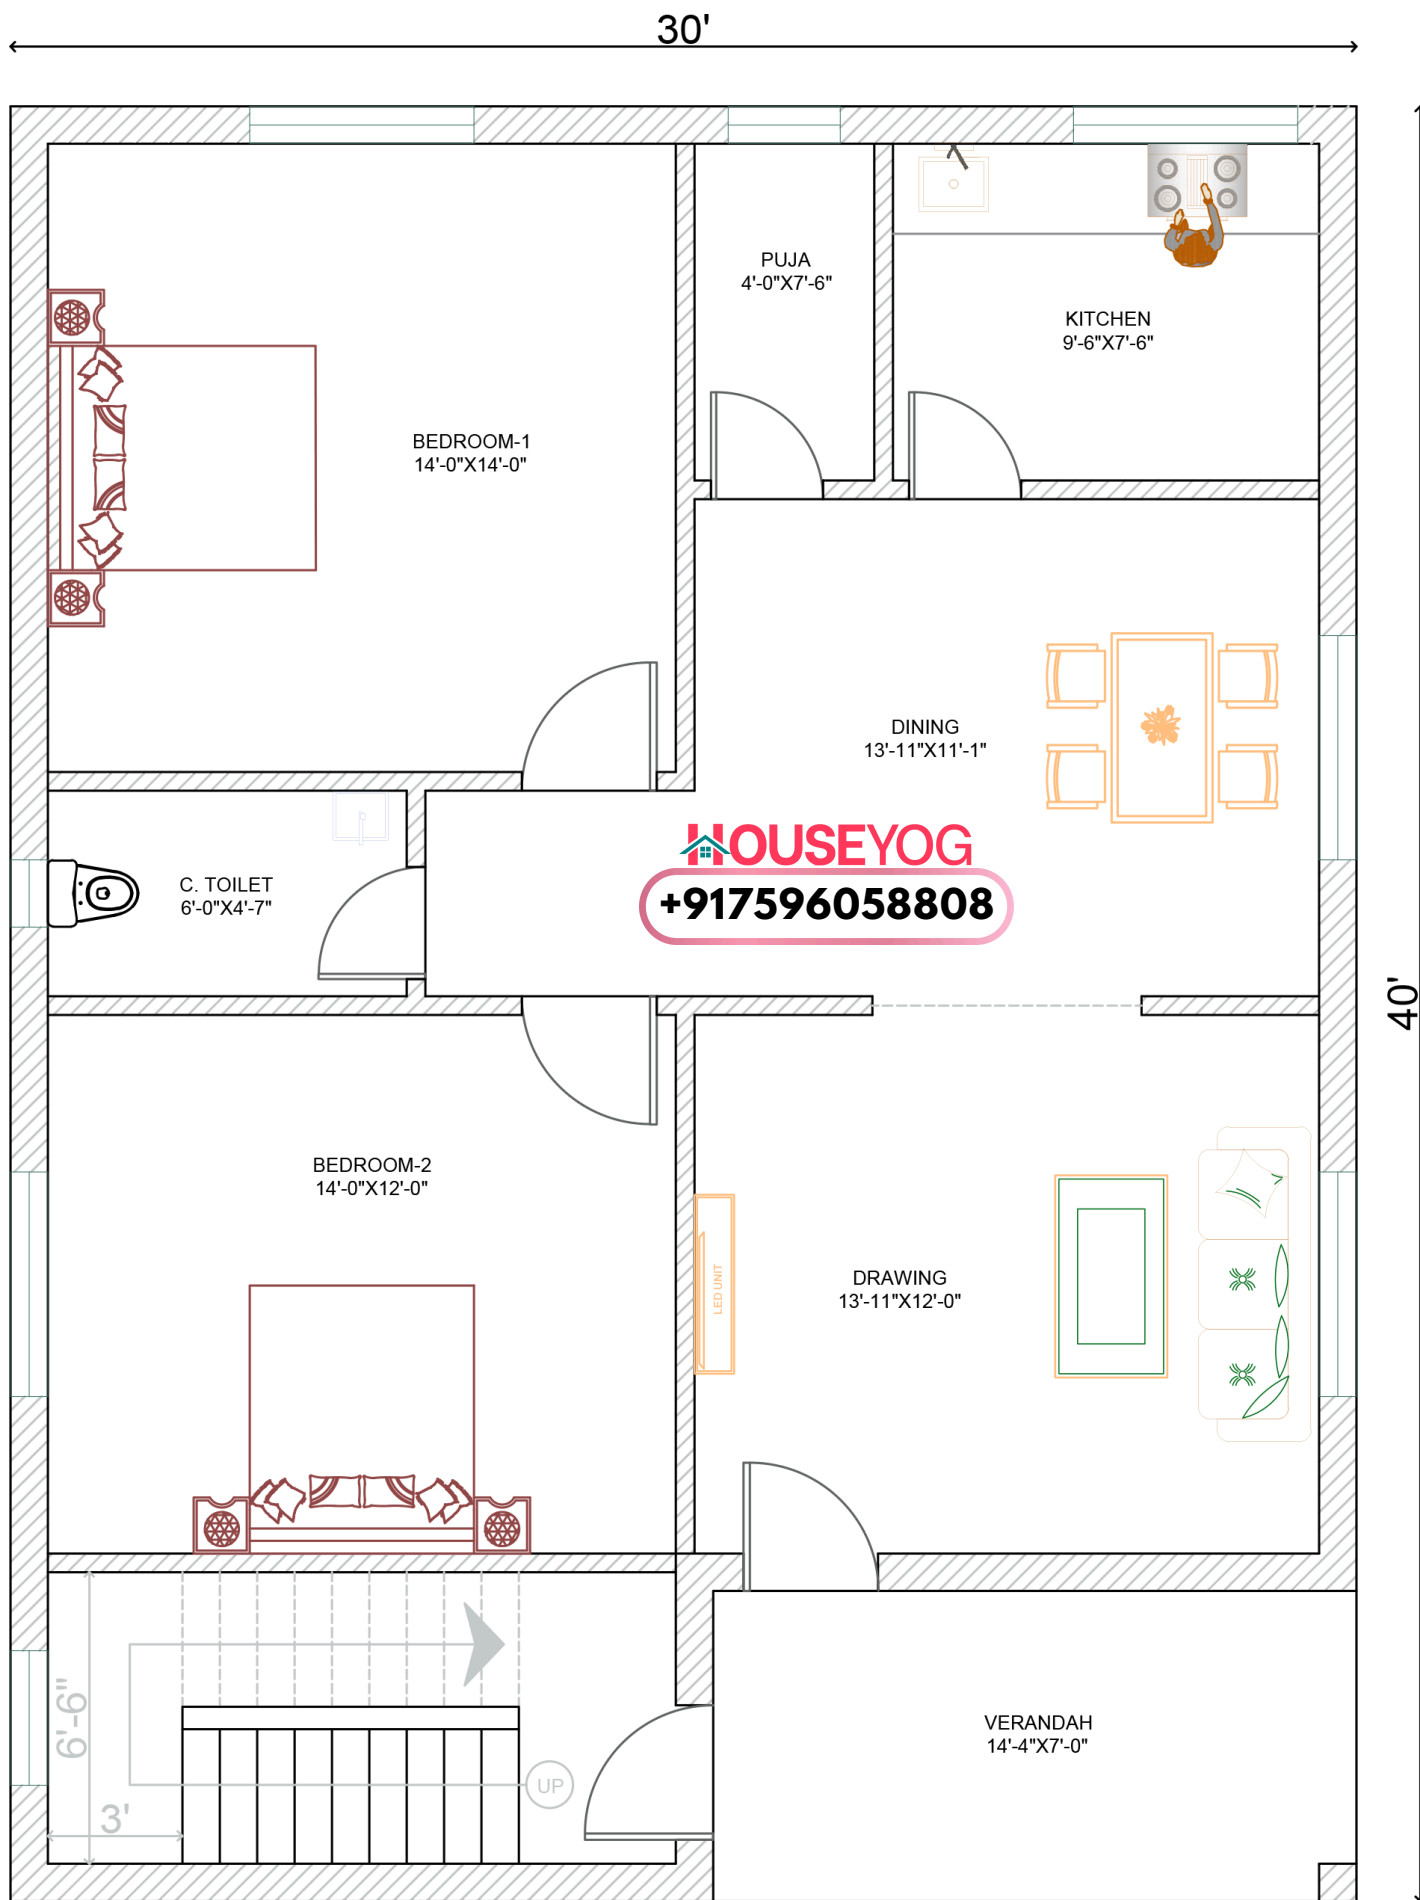

30x40 (1200 sq ft) House Plan - West face - FP1280

Ground Floor Plan