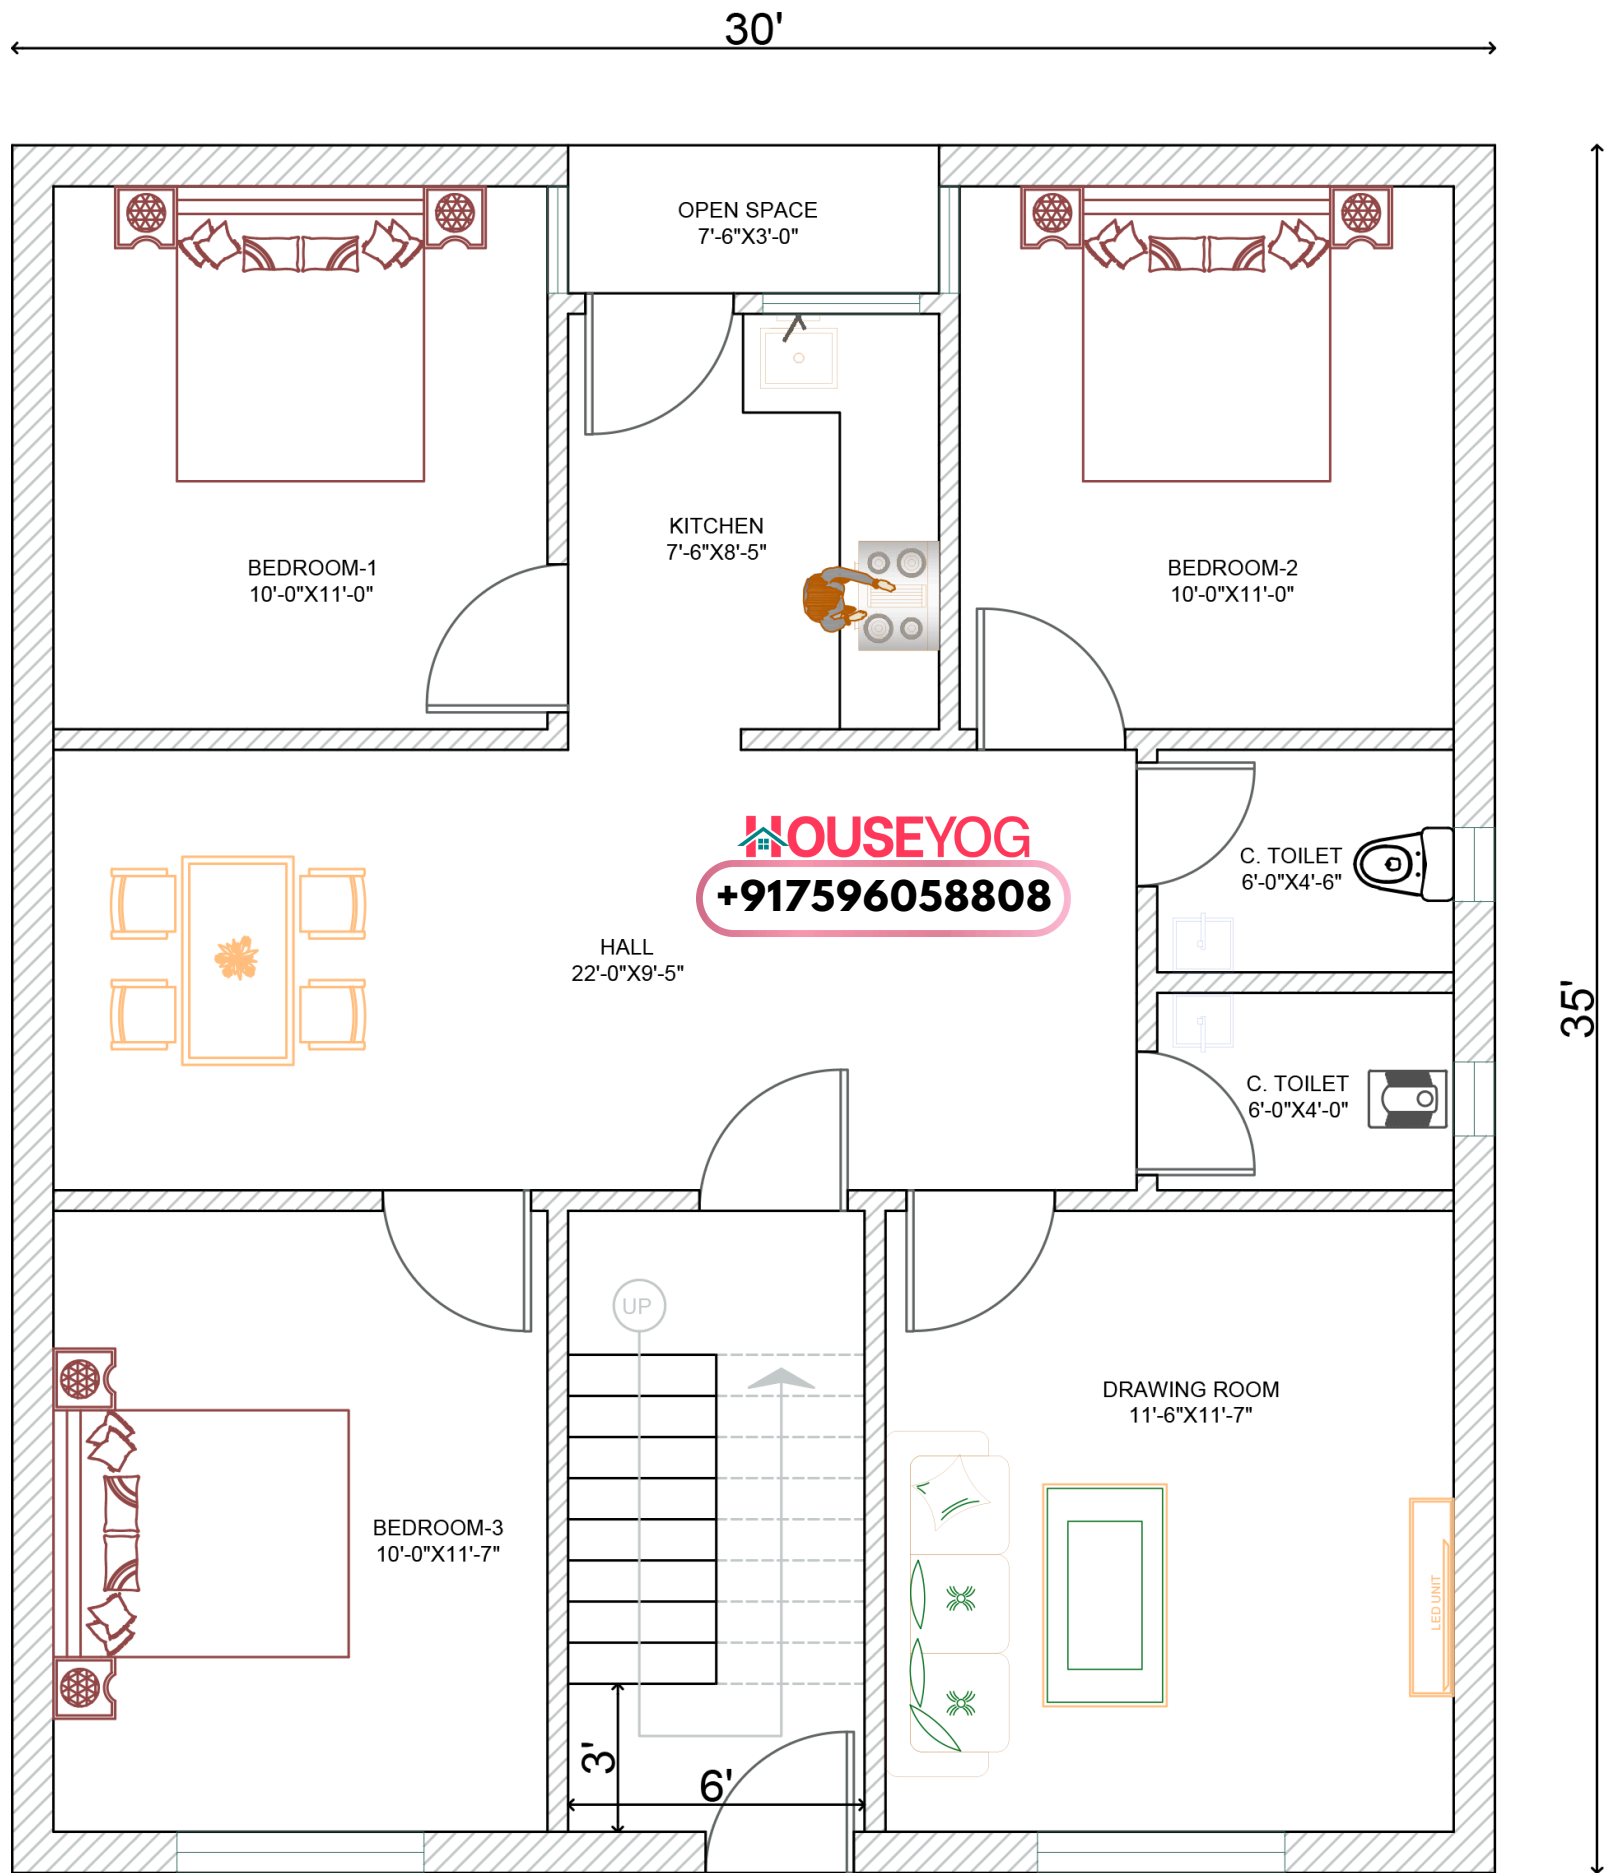

30x35 (1050 sq ft) House Plan - North face - FPI279

Ground Floor Plan