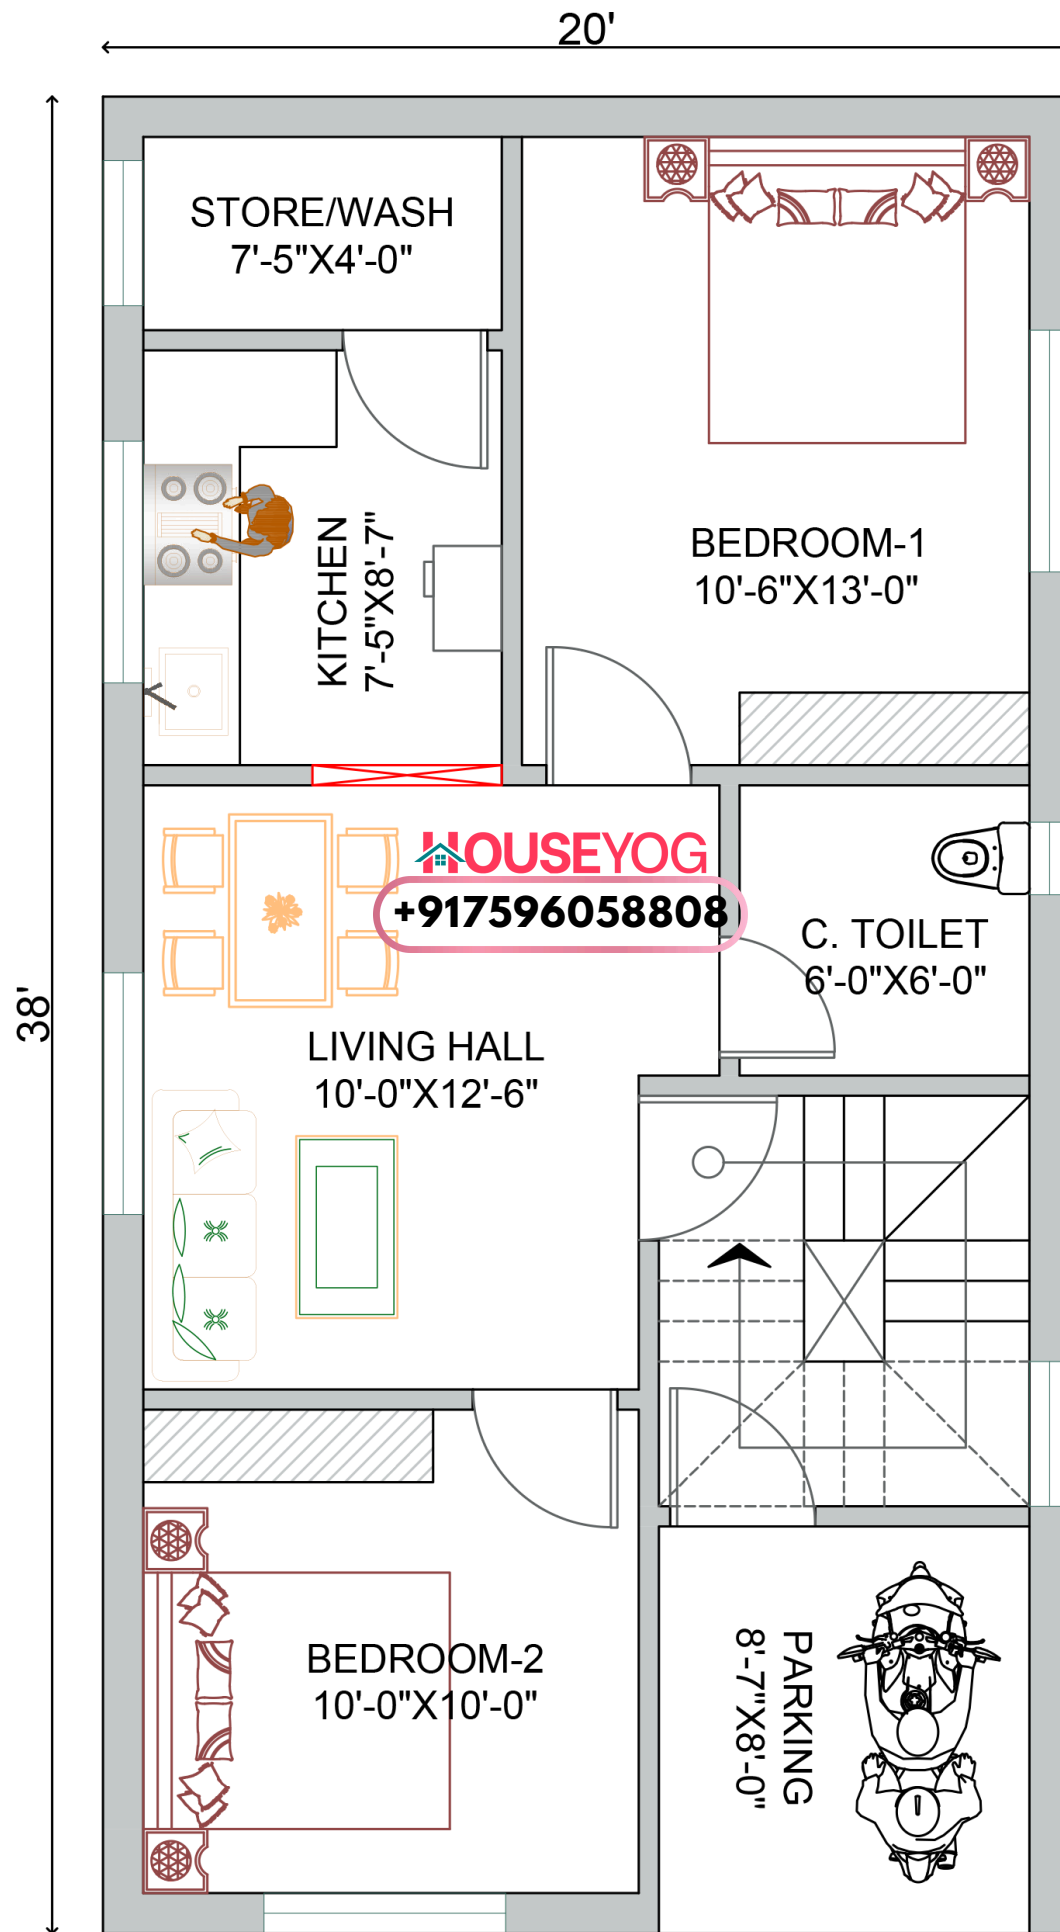

20x38 (760 sq ft) House Plan - North face - FP1217

Ground Floor Plan