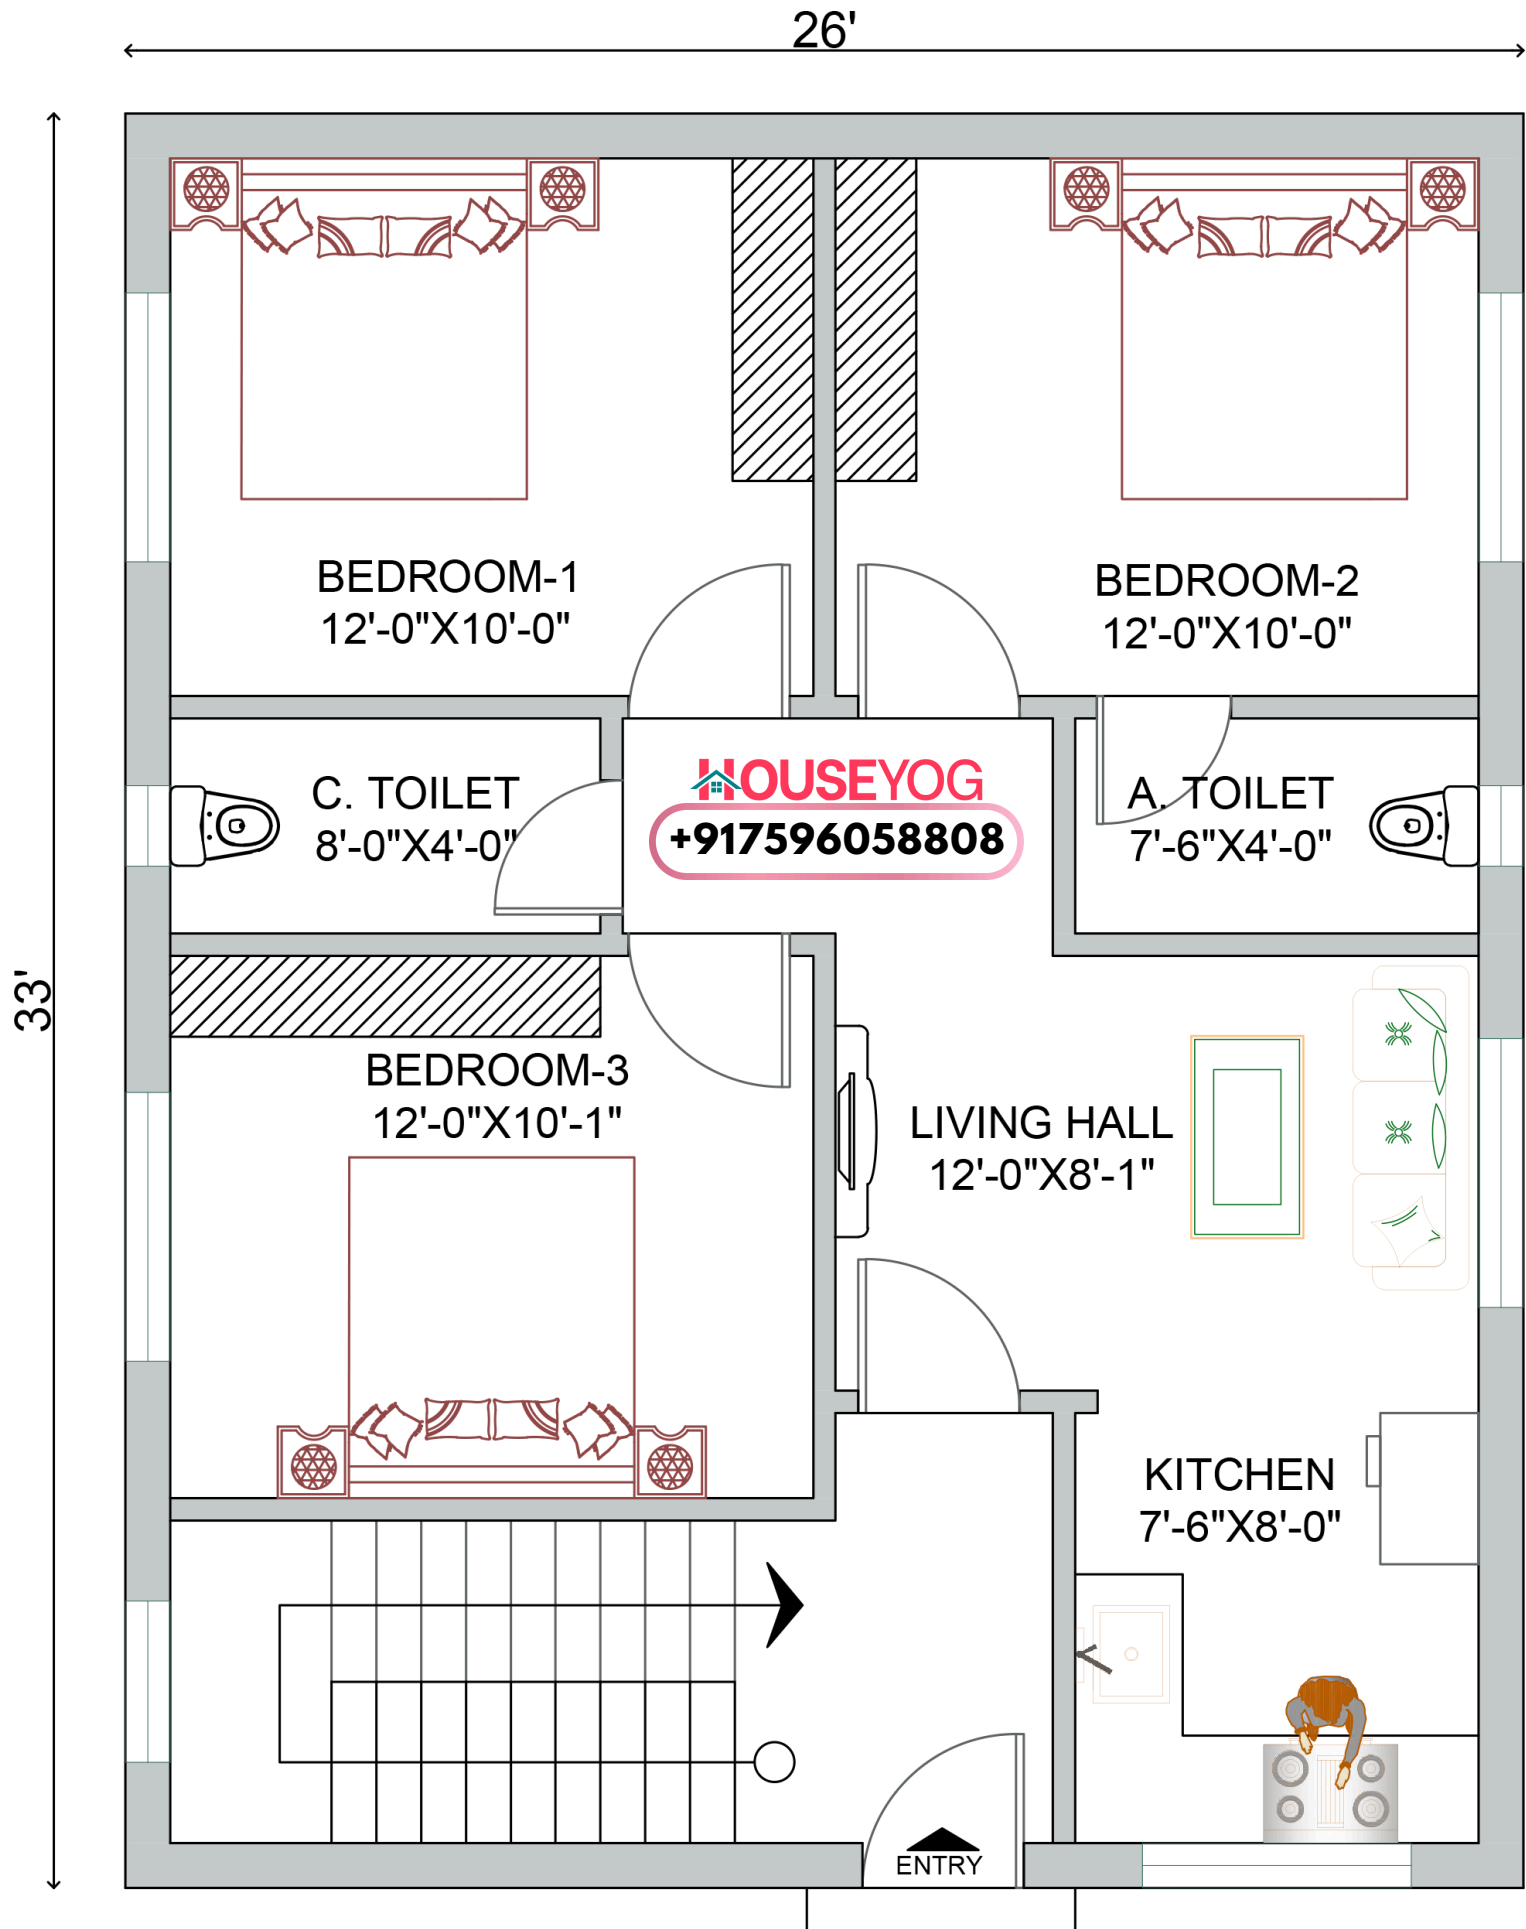

26x33 (858 sq ft) House Plan - West face - FP1211

Ground Floor Plan