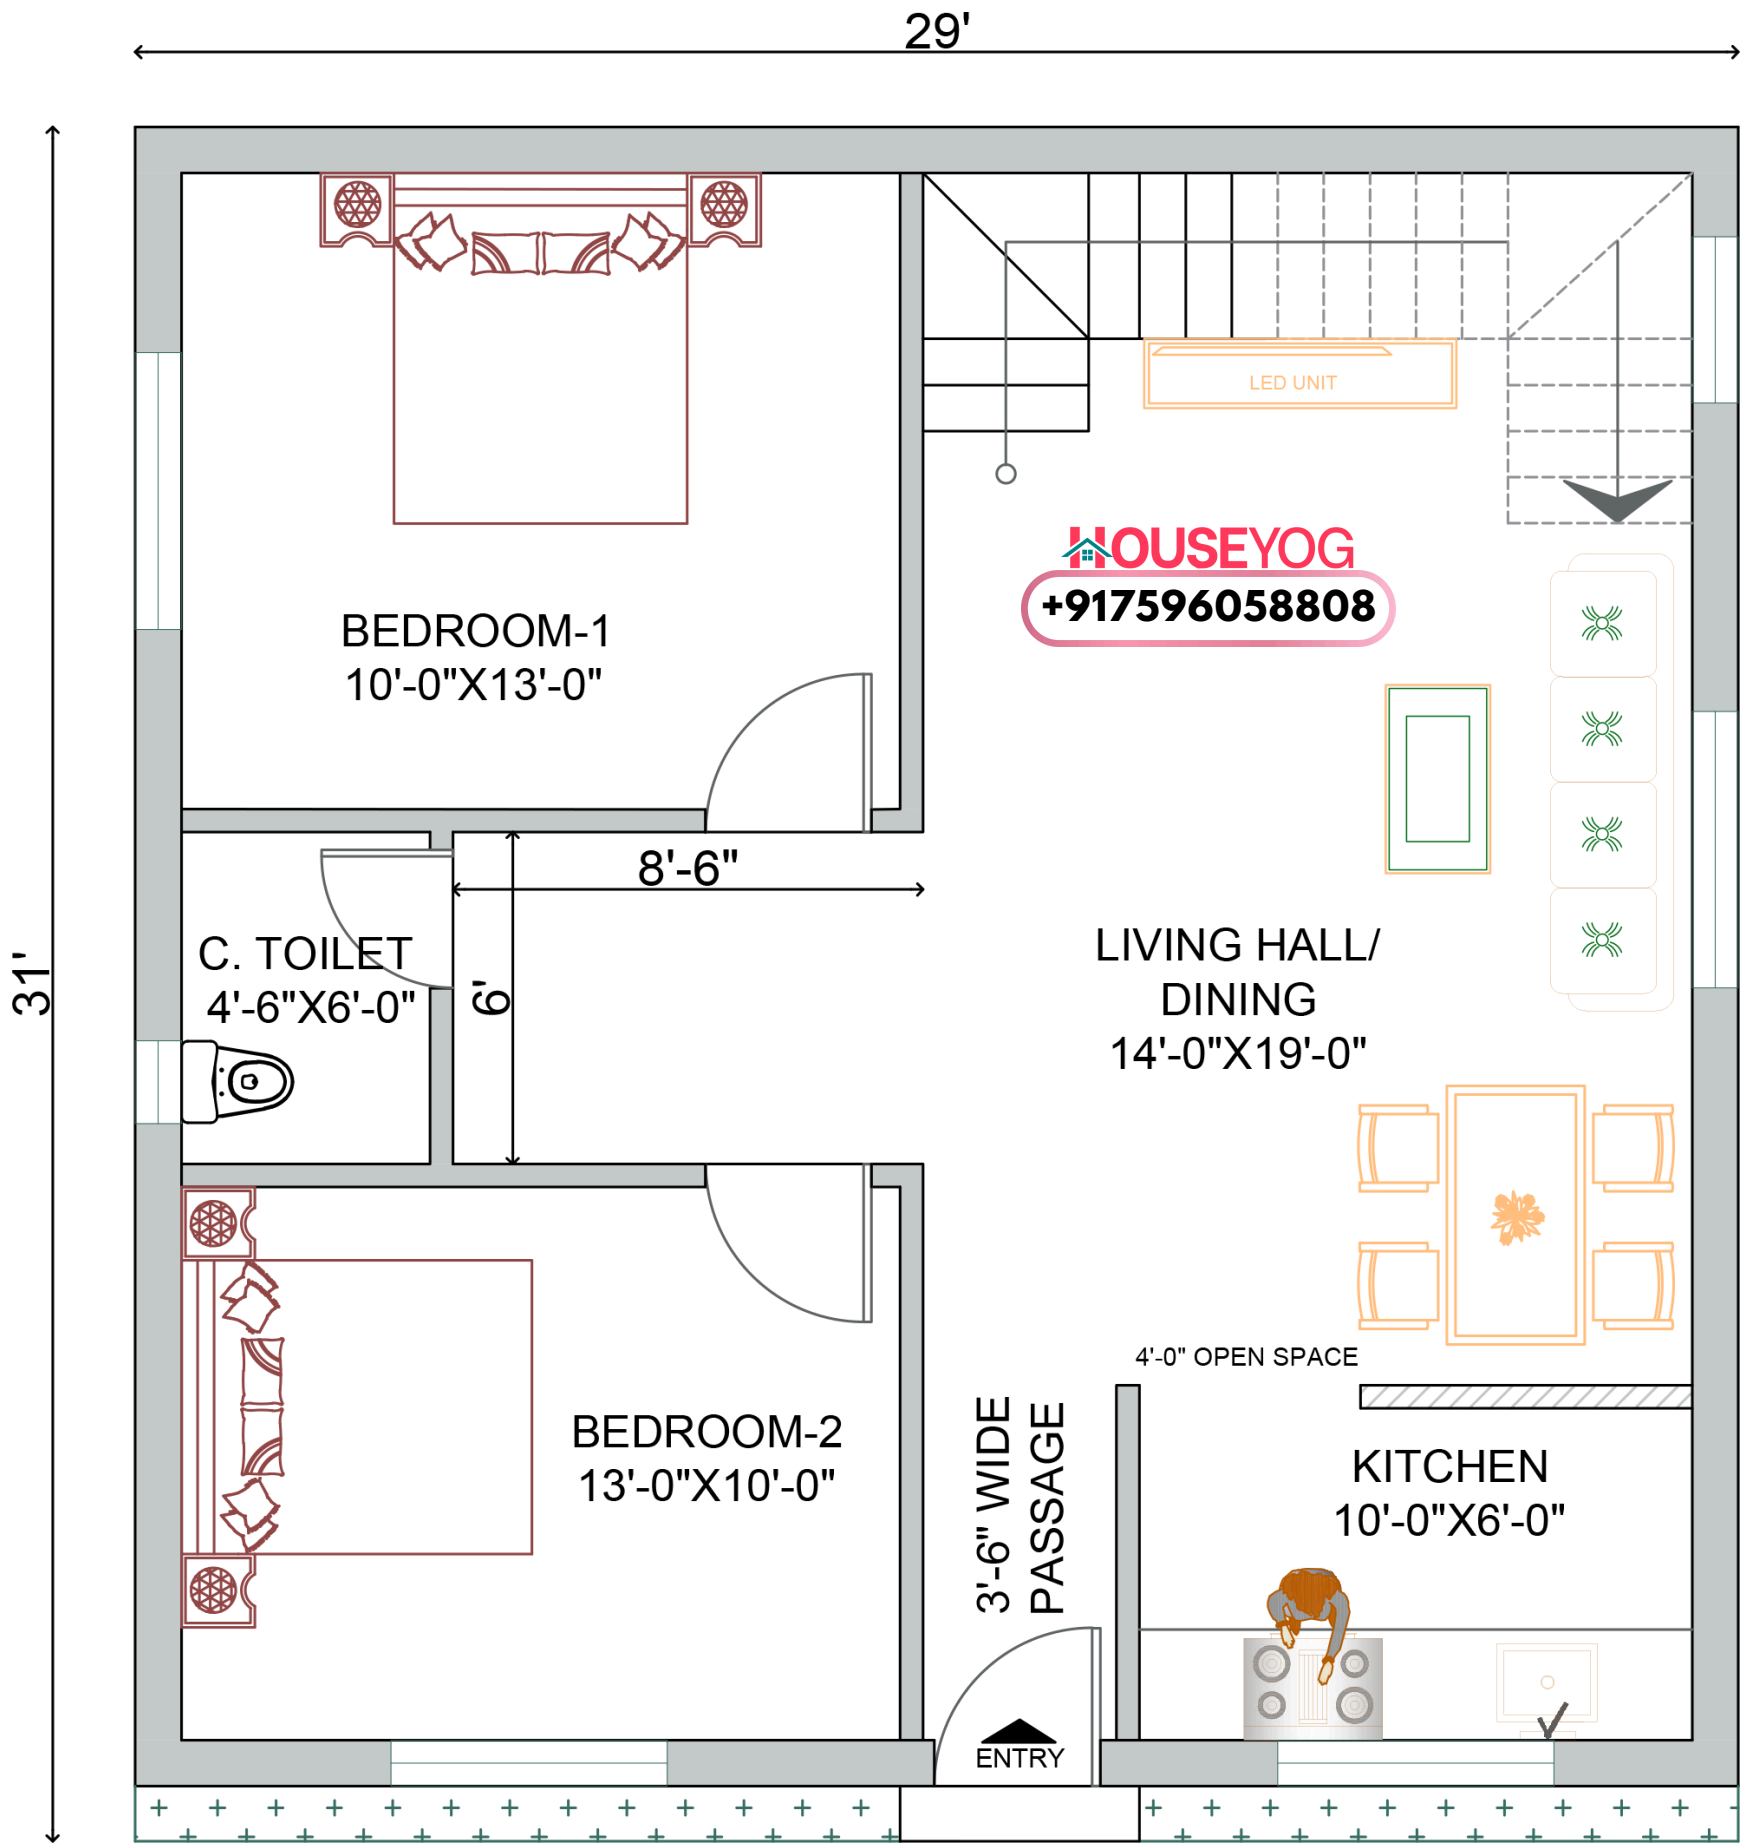

29x31 (899 sq ft) House Plan - East face - FP1205

Ground Floor Plan