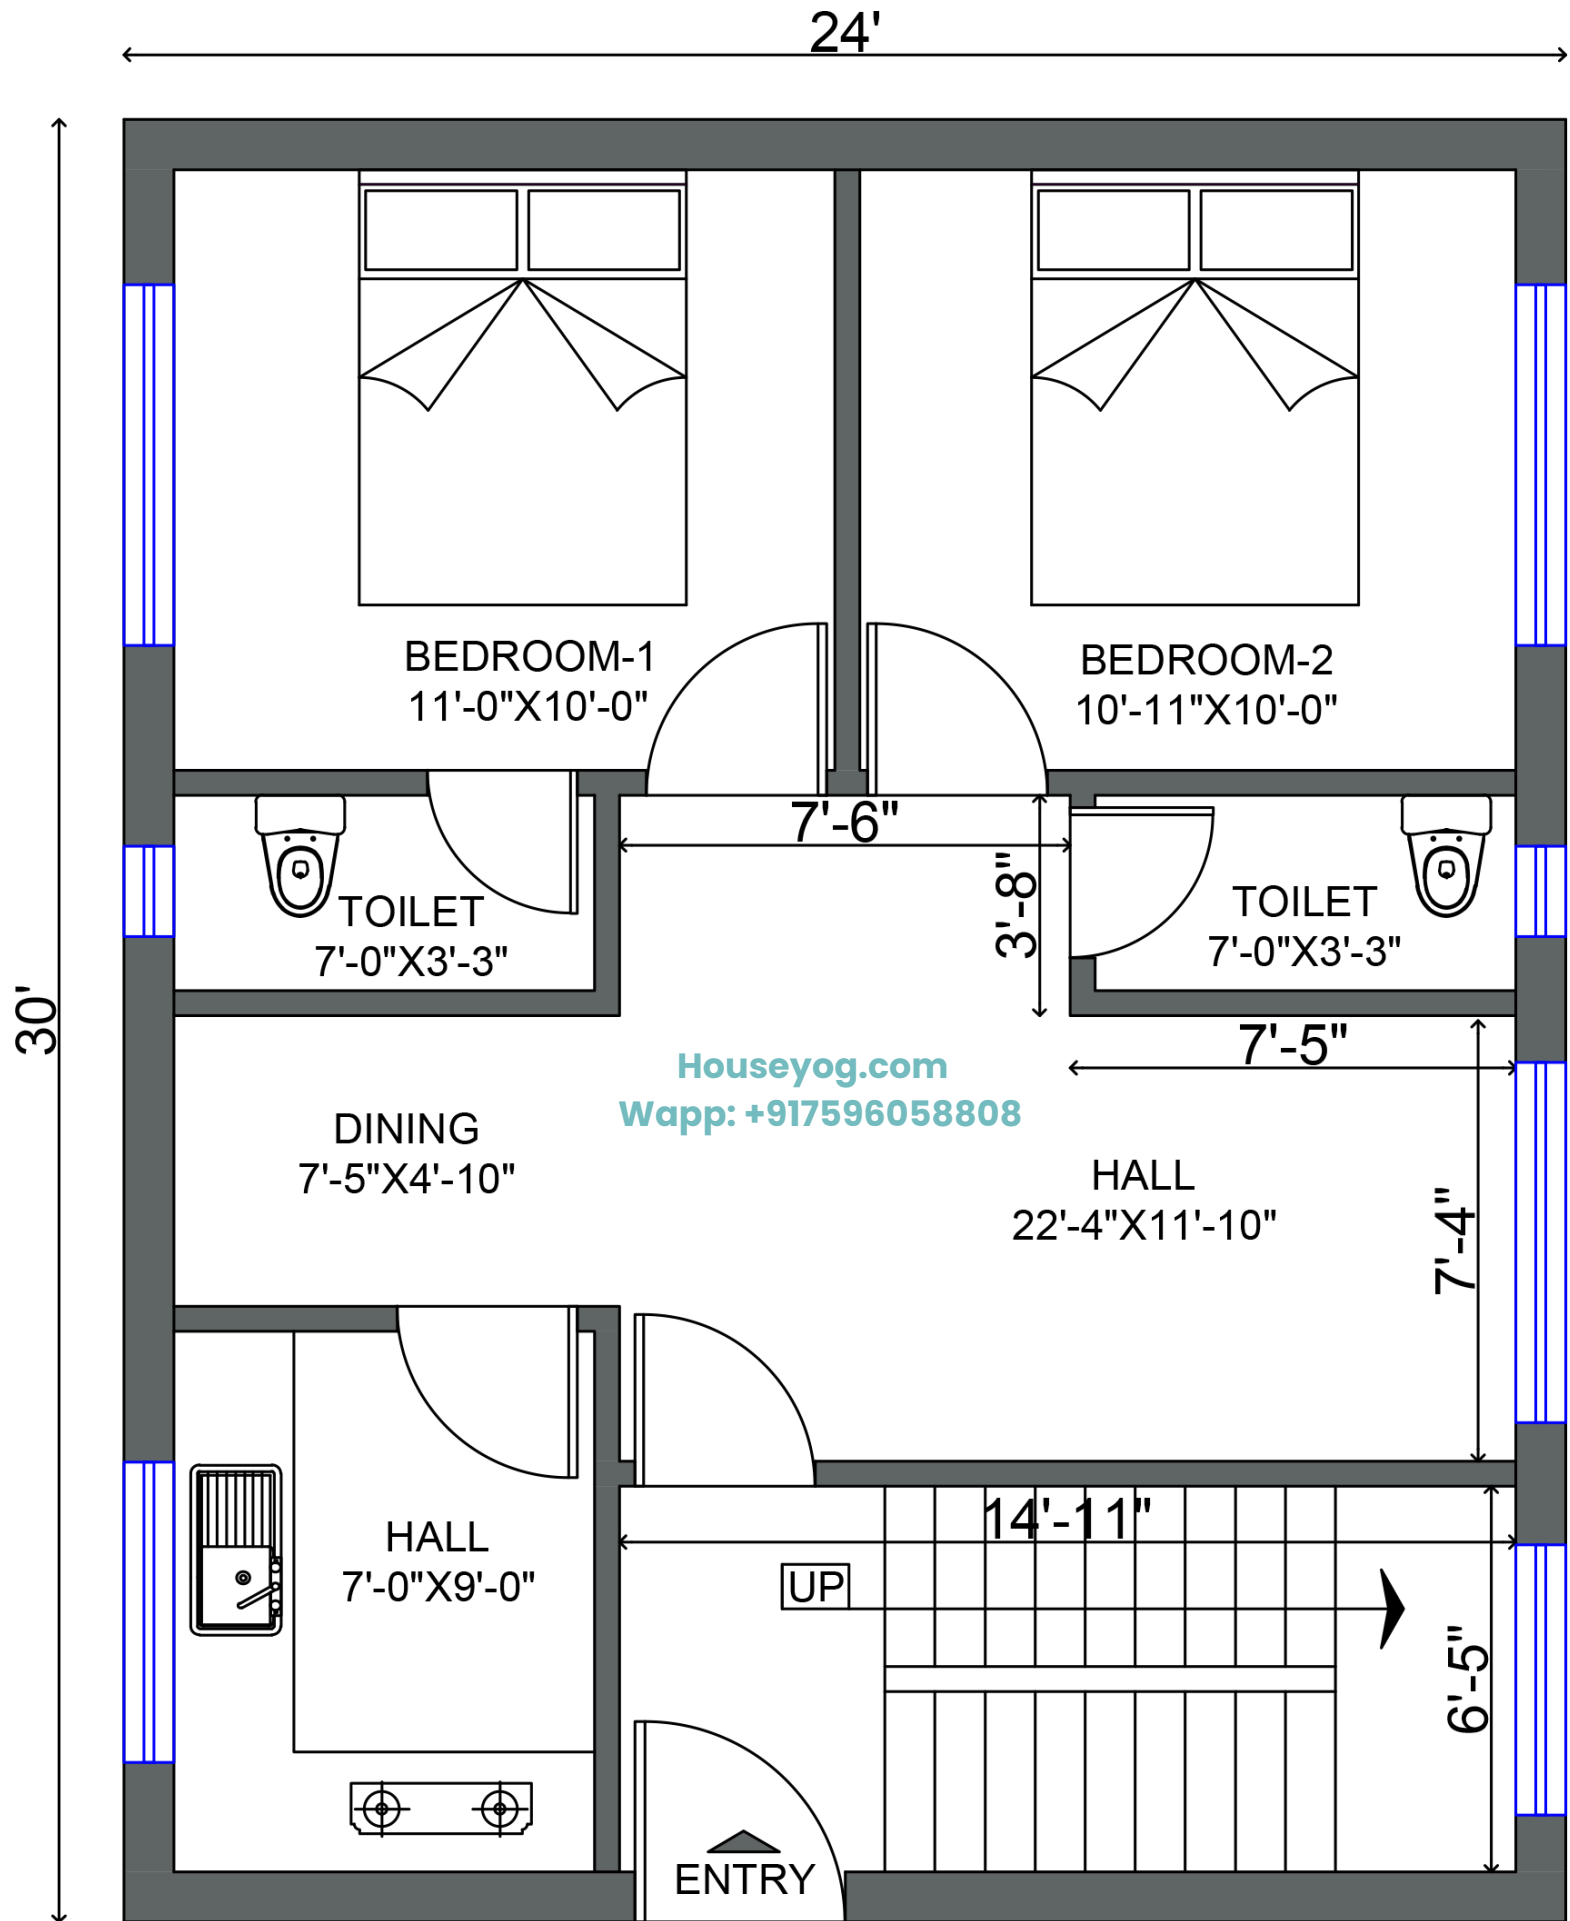

**24x30 (720 sq ft) House Plan - East face - FP1042**

**Ground Floor Plan**